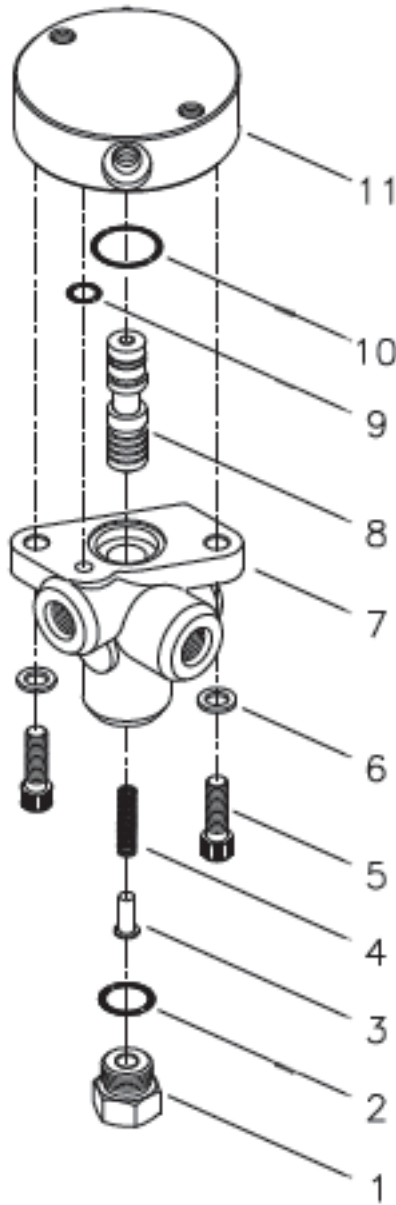

Valve; Brake Relay

Item	Part No.	Qty	Description	Item	Part No.	Qty	Description
<b>593675 Valve; Brake Relay</b>							
1	* NSS	1	. Plug	7	NSS	1	. Housing
2	NSS	1	. O-Ring	8	NSS	2	. Spool
3	NSS	1	. Retainer	9	* NSS	1	. O-Ring
4	NSS	1	. Spring	10	* NSS	1	. O-Ring
5	595514	2	. Capscrew	11	NSS	1	. Housing
6	595515	2	. Washer				

\* Included in seal kit 595511