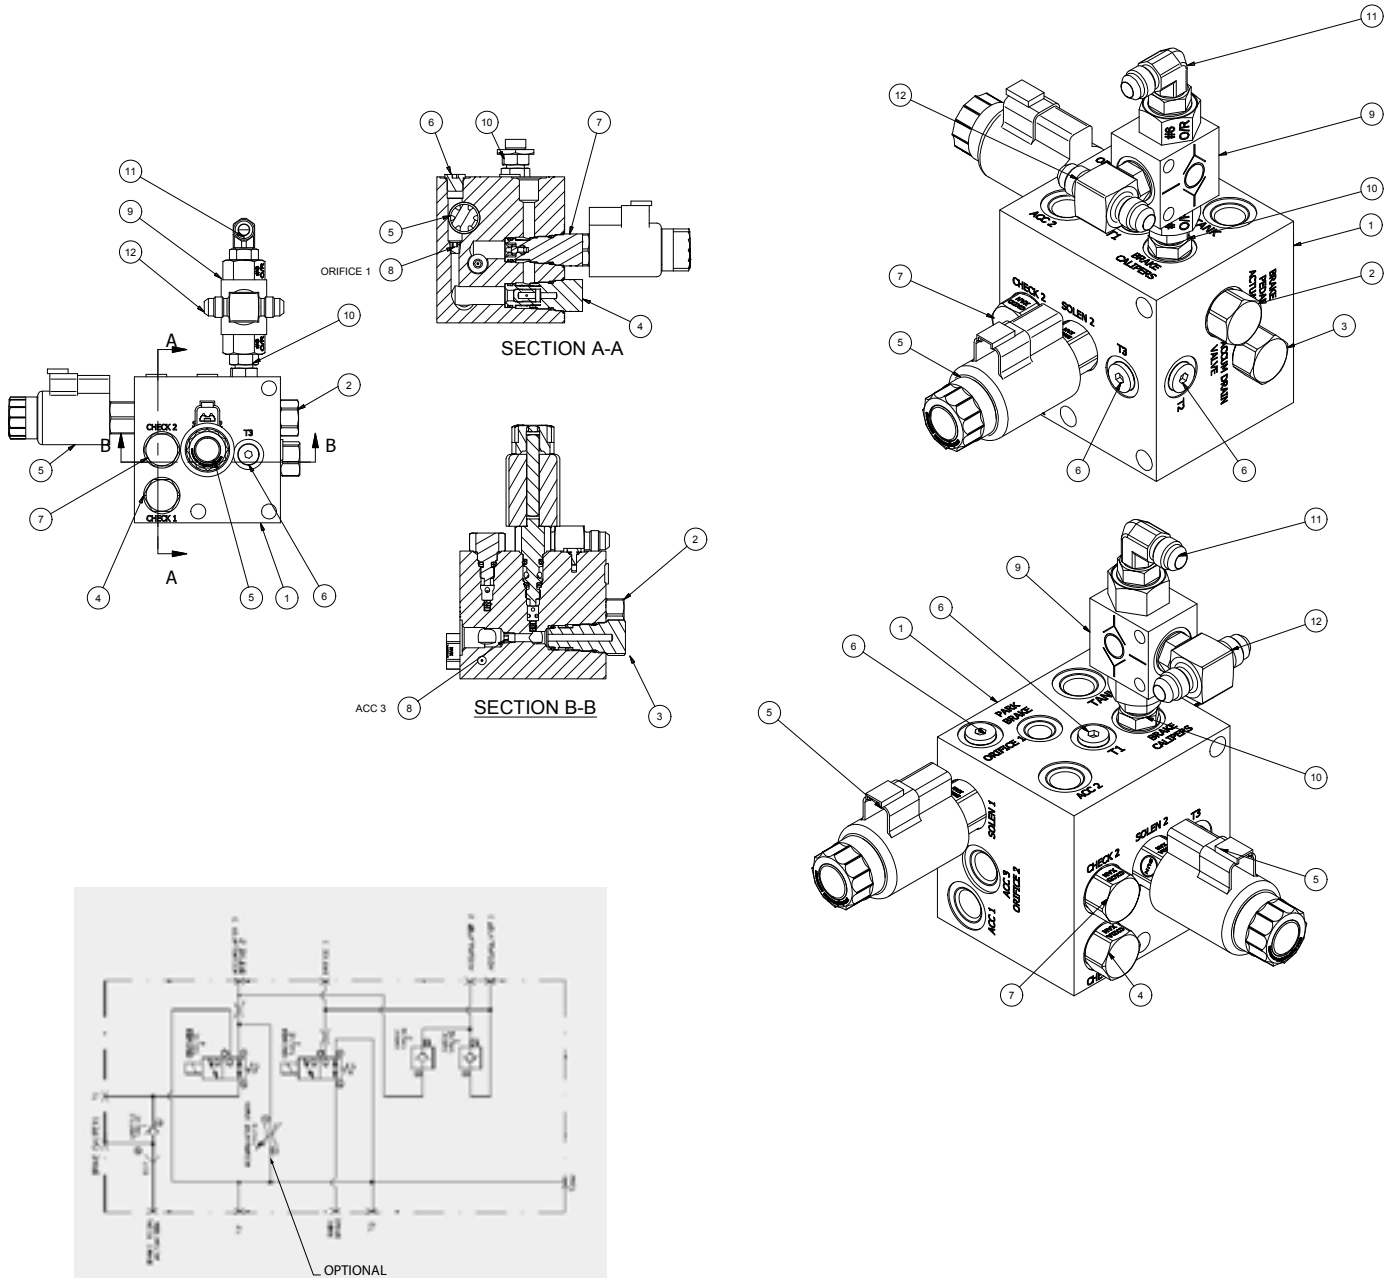

Manifold Assembly - Brake

Item	Part No.	Qty	Description	Item	Part No.	Qty	Description
	593648		Manifold Assembly - Brake				
1	586173	1	. Manifold, Alm	7	233943	1	. Cartridge, Valve
2	593632	1	. Cavity Plug		242335	1	. . Seal Kit
3	229310	1	. Cavity Plug	8	53191	2	. Plug - Orifice
4	244835	1	. Cartridge, Valve	9	247426	1	. Valve, Shuttle
	242335	1	. . Seal Kit	10	229347	1	. Fitting
5	256262	2	. Valve	11	R13801972	1	. Fitting
	254539	1	. . Seal Kit	12	223436	1	. Fitting
6	235387	4	. Fitting				

Intentionally Left Blank