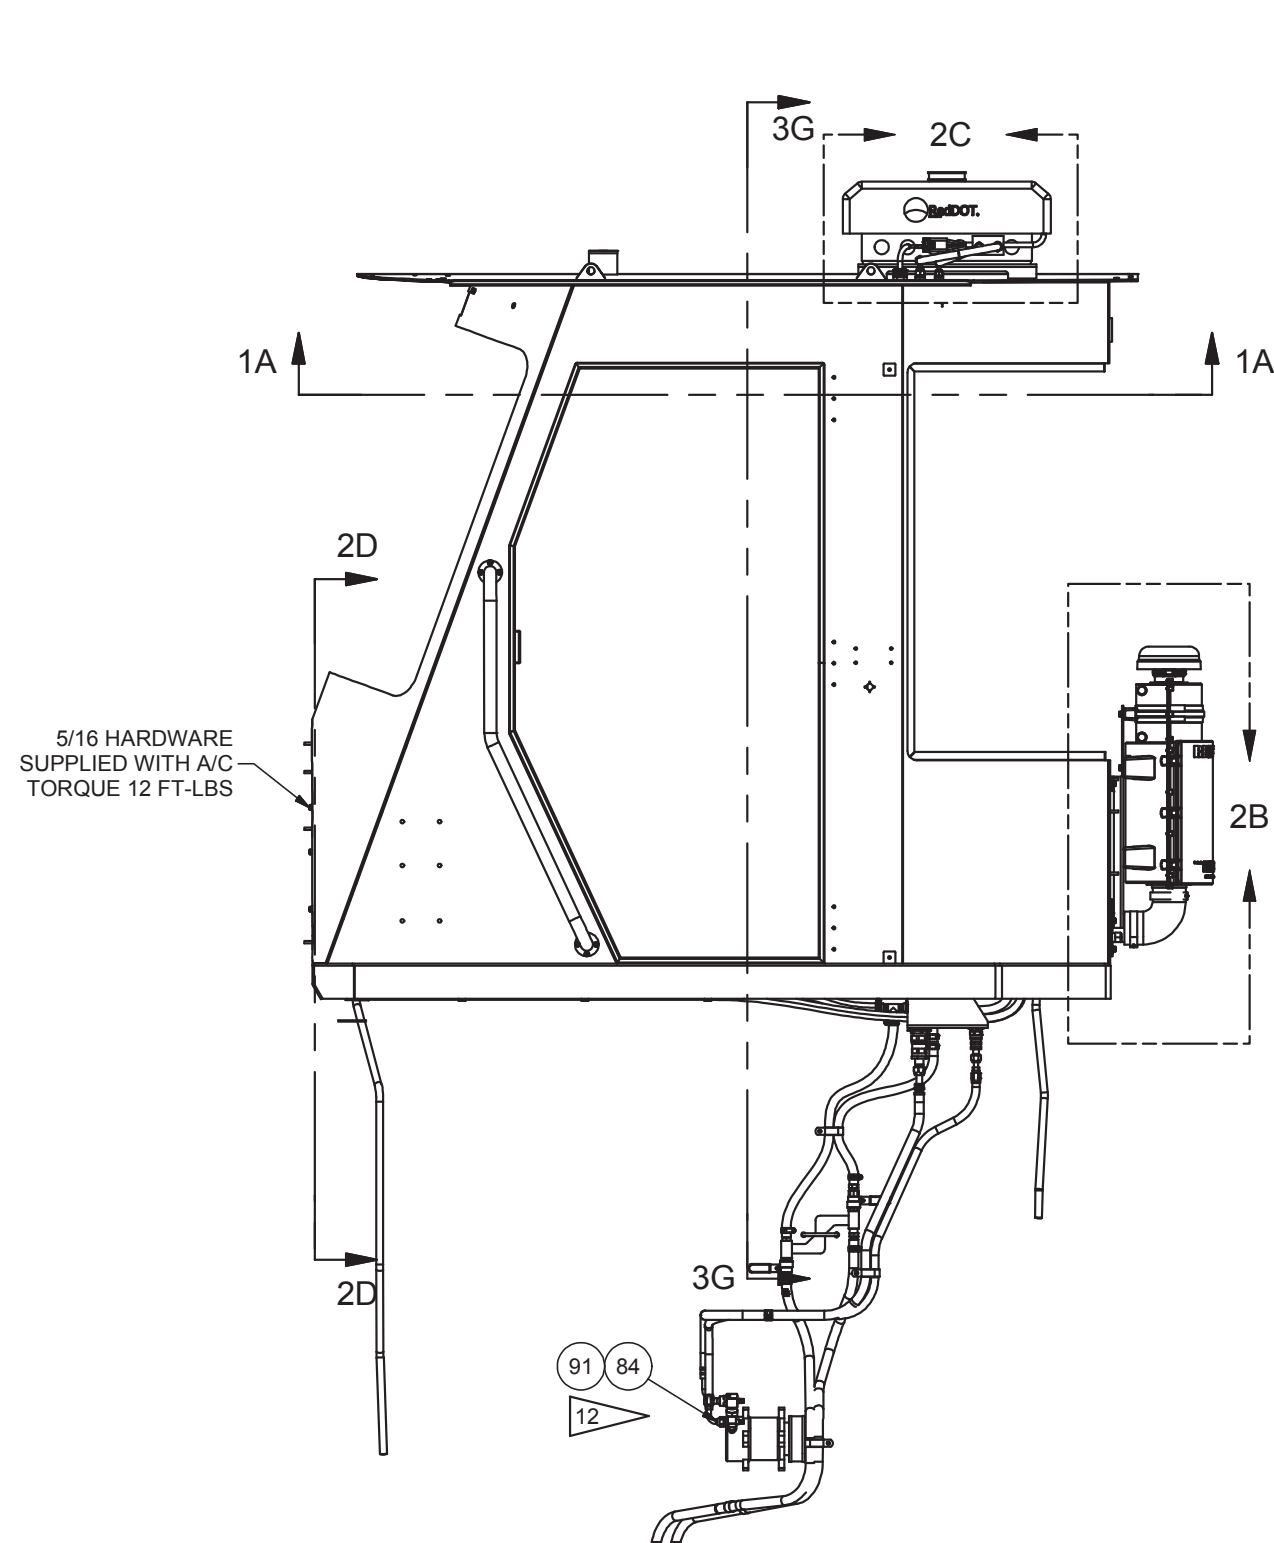

1. NOTES:
2. 1: COMPONENTS ARE PART OF TEMPERATURE CONTROL - 589698; SEE OVERHEAD CONSOLE ASS'Y
   - 5: SECURE HEATER HOSE AND A/C HOSES TO SUPERSTRUCTURE AND CHASSIS
   - 6: INSTALL CONDENSATE DRAIN LINE IN A CONTINUOUS DOWNWARD DIRECTION
   - 9: ATTACH DEFROSTER HOSE FROM A/C-HEATER TO LOUVERS IN FRONT PANELS
   - 11: APPROXIMATE LENGTHS ARE SHOWN IN ( ) NEXT TO BUBBLE NUMBER, (PH) STANDS FOR PLACE HOLDER
   - 12: SEE POWER UNIT FOR COMPRESSOR INSTALLATION INFORMATION