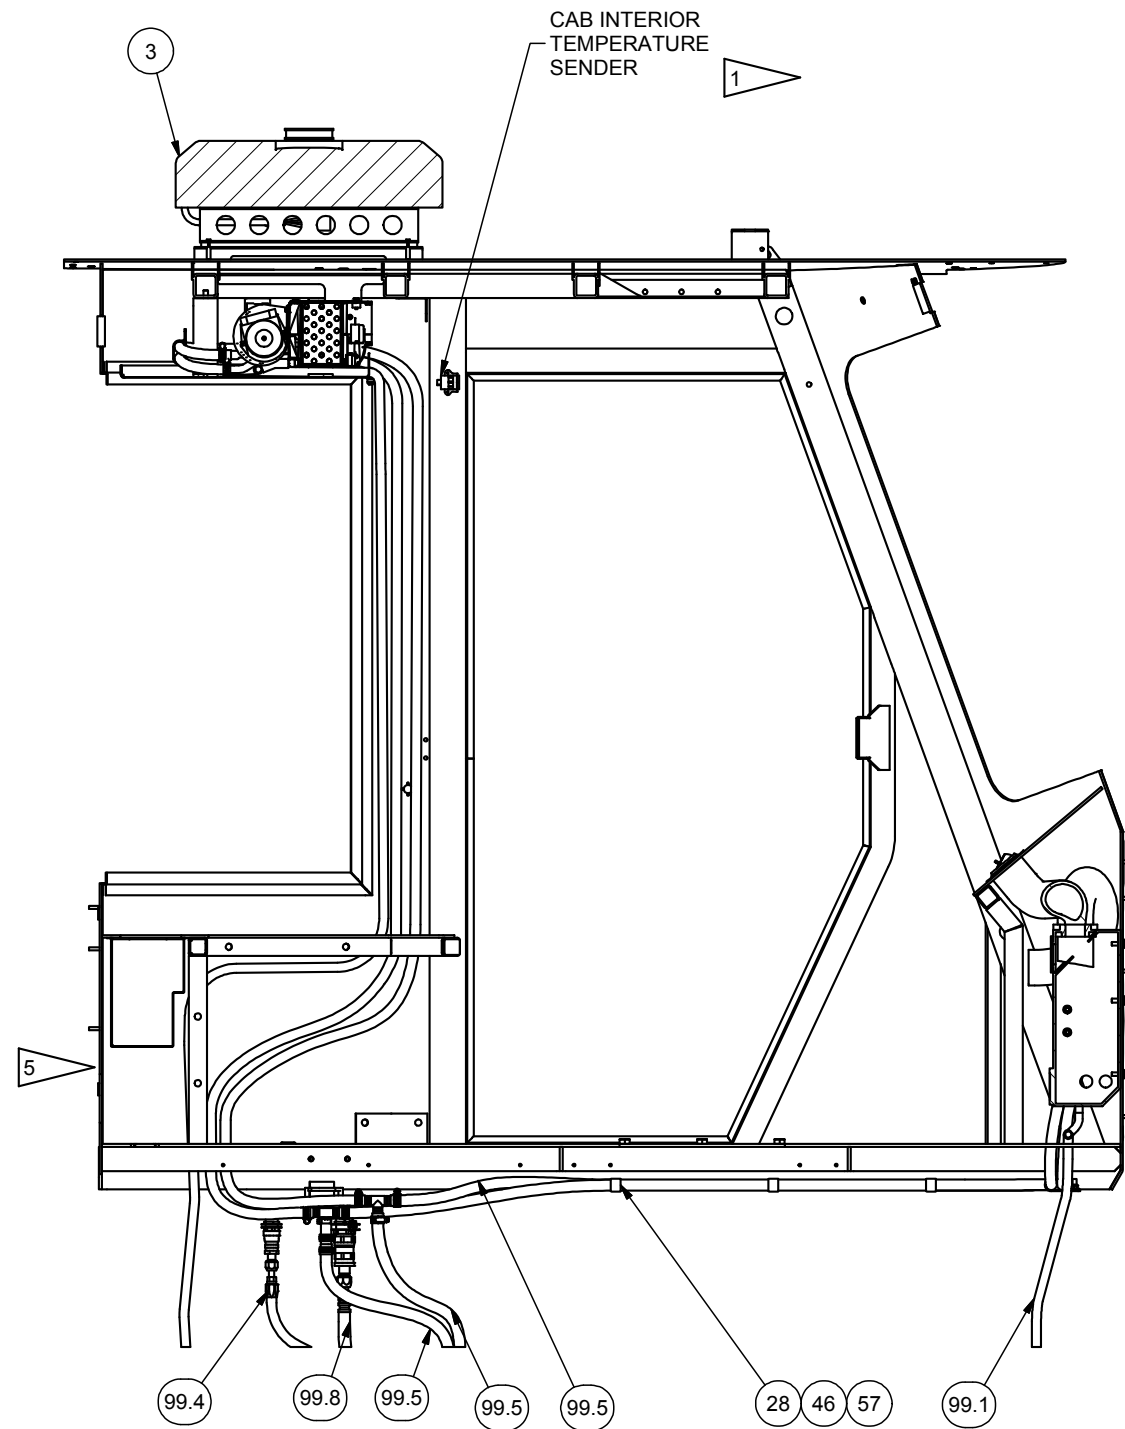

SECTION 3J-3J

FROM COMPRESSOR
TO CONDENSER

FROM EVAPORATORS
TO COMPRESSOR

CAB INTERIOR
TEMPERATURE
SENDER