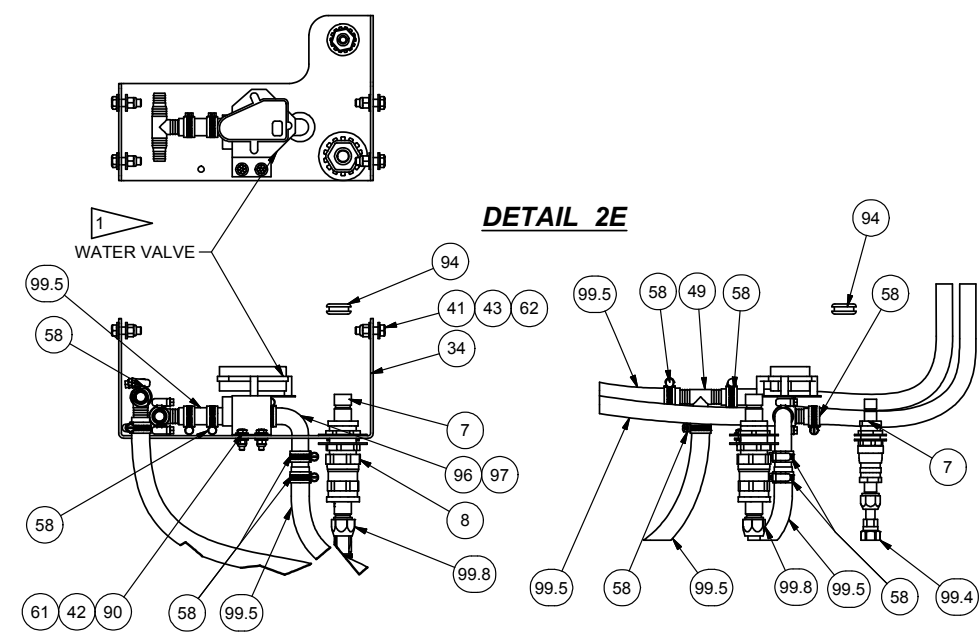

* See Separate Coverage
 *a Item Not Illustrated
 na Not Applicable

- NOTES:
- 1: COMPONENTS ARE PART OF TEMPERATURE CONTROL - 589698; SEE OVERHEAD CONSOLE ASS'Y
 - 5: SECURE HEATER HOSE AND A/C HOSES TO SUPERSTRUCTURE AND CHASSIS
 - 6: INSTALL CONDENSATE DRAIN LINE IN A CONTINUOUS DOWNWARD DIRECTION
 - 9: ATTACH DEFROSTER HOSE FROM A/C-HEATER TO LOUVERS IN FRONT PANELS
 - 11: APPROXIMATE LENGTHS ARE SHOWN IN () NEXT TO BUBBLE NUMBER, (PH) STANDS FOR PLACE HOLDER
 - 12: SEE POWER UNIT FOR COMPRESSOR INSTALLATION INFORMATION