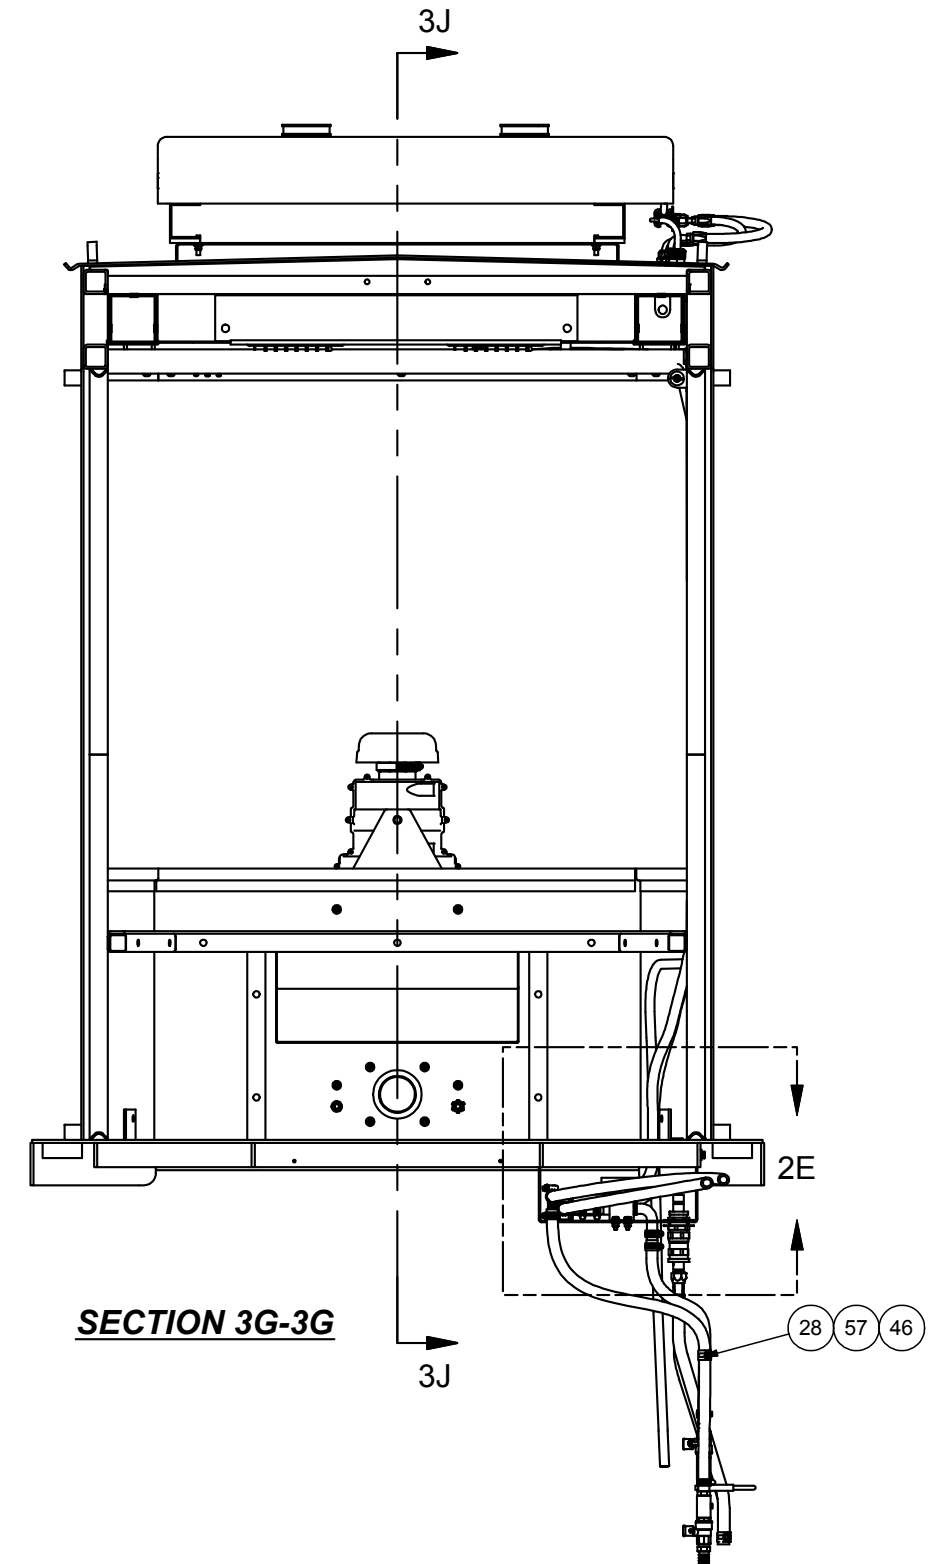

SECTION 3G-3G