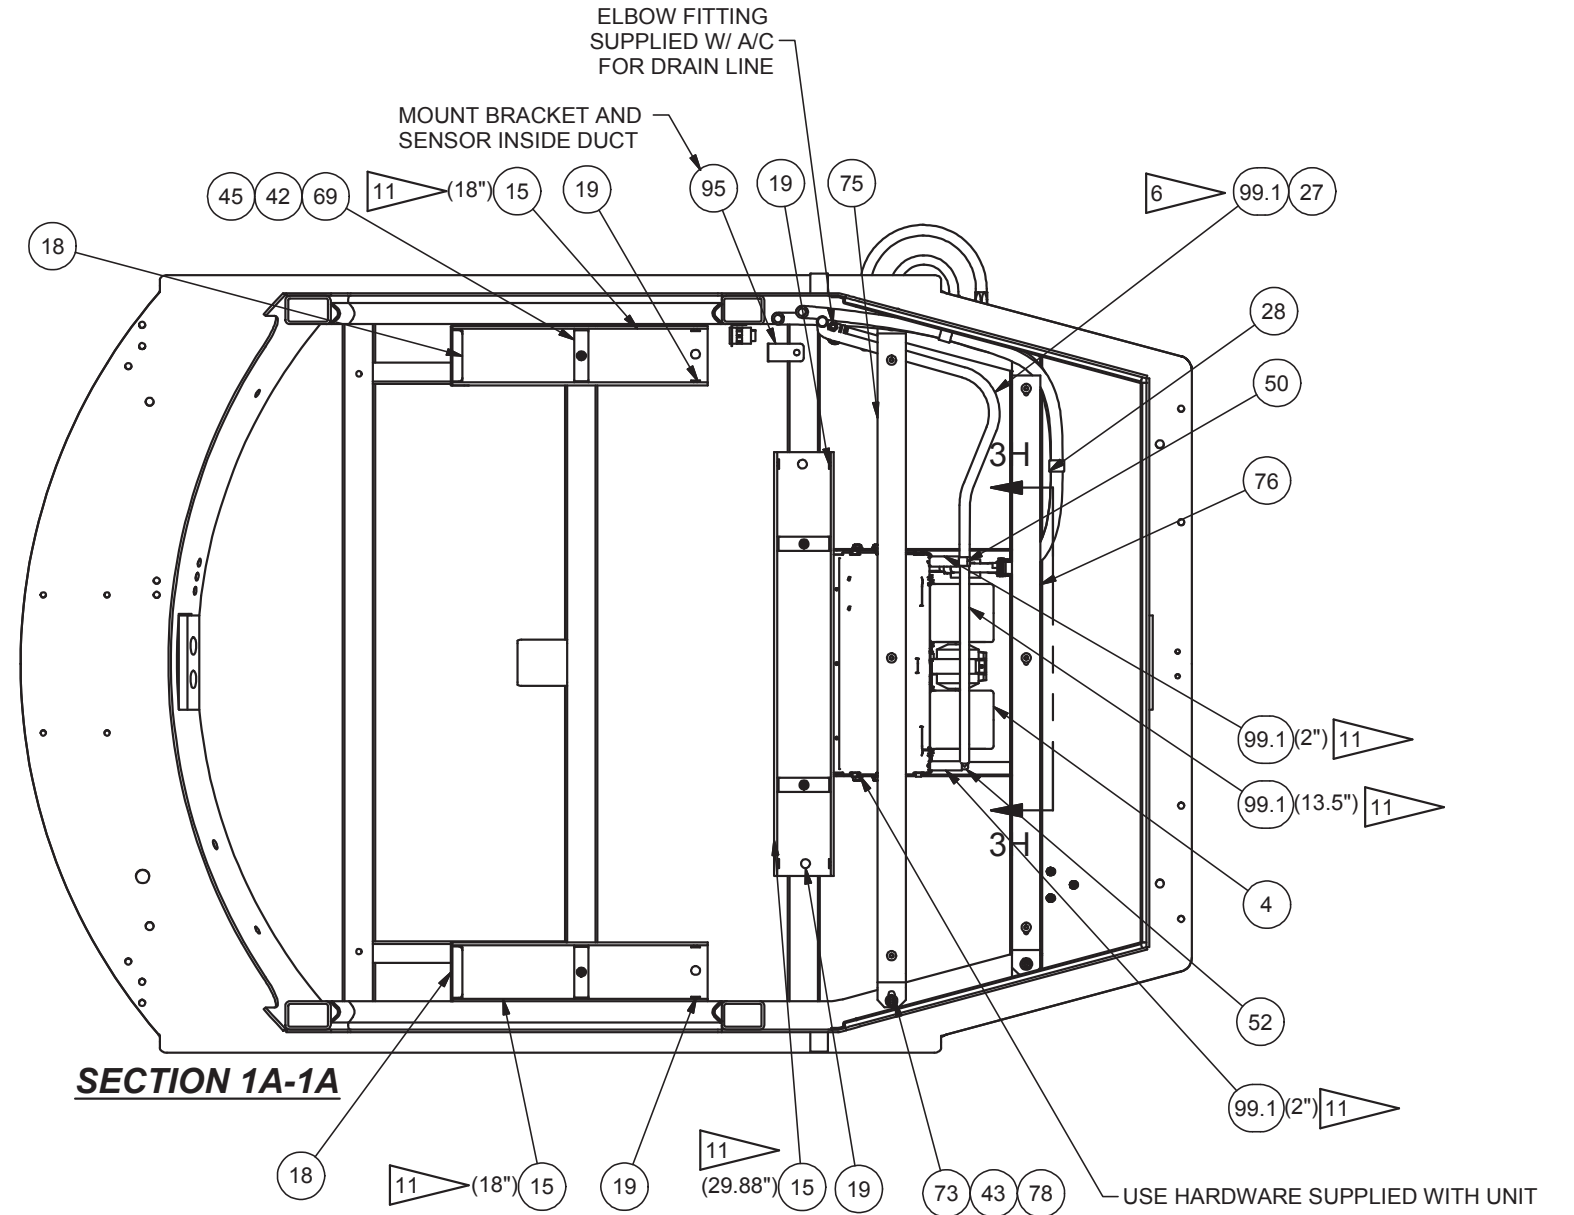

1. NOTES:
2. 1: COMPONENTS ARE PART OF TEMPERATURE CONTROL - 589698; SEE OVERHEAD CONSOLE ASS'Y
   - 5: SECURE HEATER HOSE AND A/C HOSES TO SUPERSTRUCTURE AND CHASSIS
   - 6: INSTALL CONDENSATE DRAIN LINE IN A CONTINUOUS DOWNWARD DIRECTION
   - 9: ATTACH DEFROSTER HOSE FROM A/C-HEATER TO LOUVERS IN FRONT PANELS
   - 11: APPROXIMATE LENGTHS ARE SHOWN IN ( ) NEXT TO BUBBLE NUMBER, (PH) STANDS FOR PLACE HOLDER
   - 12: SEE POWER UNIT FOR COMPRESSOR INSTALLATION INFORMATION