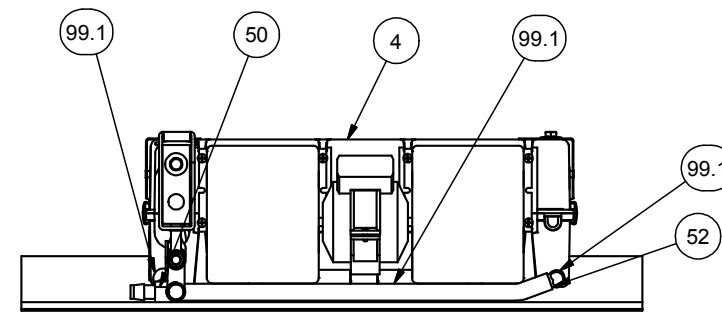

SECTION 3H-3H