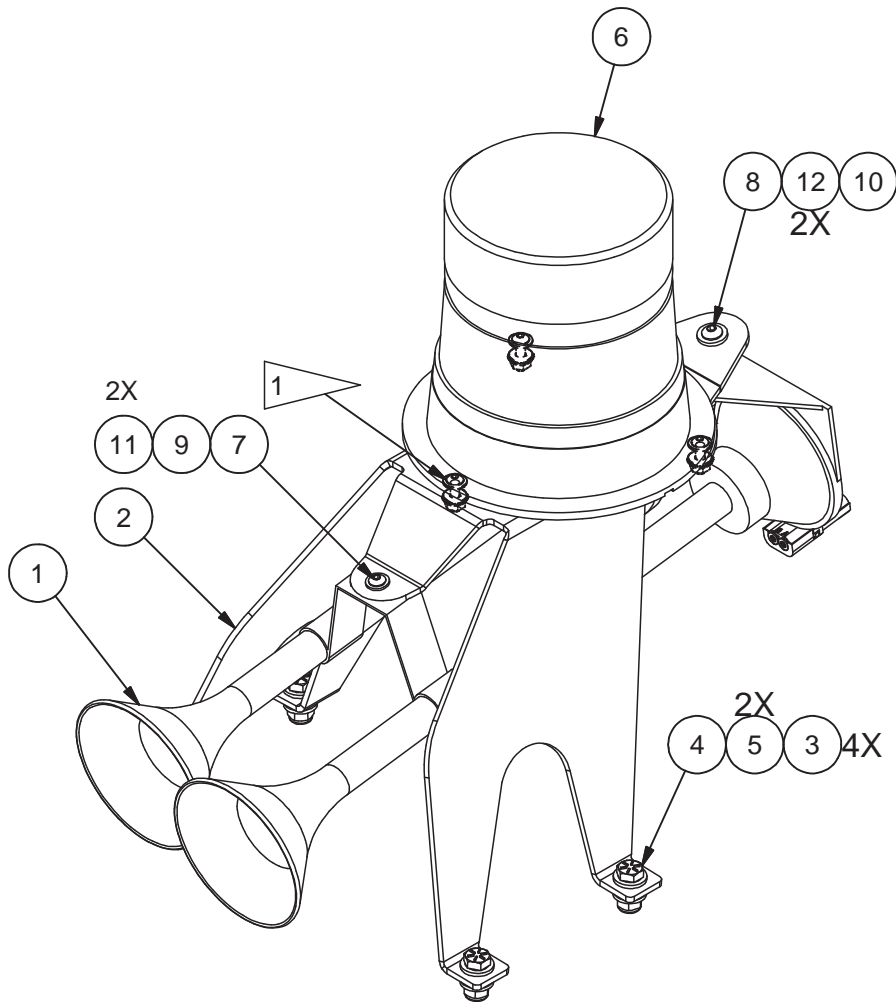

Strobe Light & Horn Installation

1 ATTACH STROBE LIGHT TO BRACKET USING SUPPLIED HARDWARE.

Item	Part No.	Qty	Description	Item	Part No.	Qty	Description
593636 Strobe Light & Horn Installation							
1	593637	1	. Horn , Dual Trumpet	8	18720W	1	. Capscrew
2	587593	1	. Bracket	9	224191	1	. Nut, Esna
3	R13811190	4	. Locknut	10	R13811189	1	. Locknut
4	R13811013	4	. Capscrew	11	00103338	2	. Flat Washer
5	R13802914	8	. Hard Washer	12	221763W	2	. Hard Washer
6	593639	1	. Light , Strobe				
7	Y25G-(1024)12	1	. Capscrew				