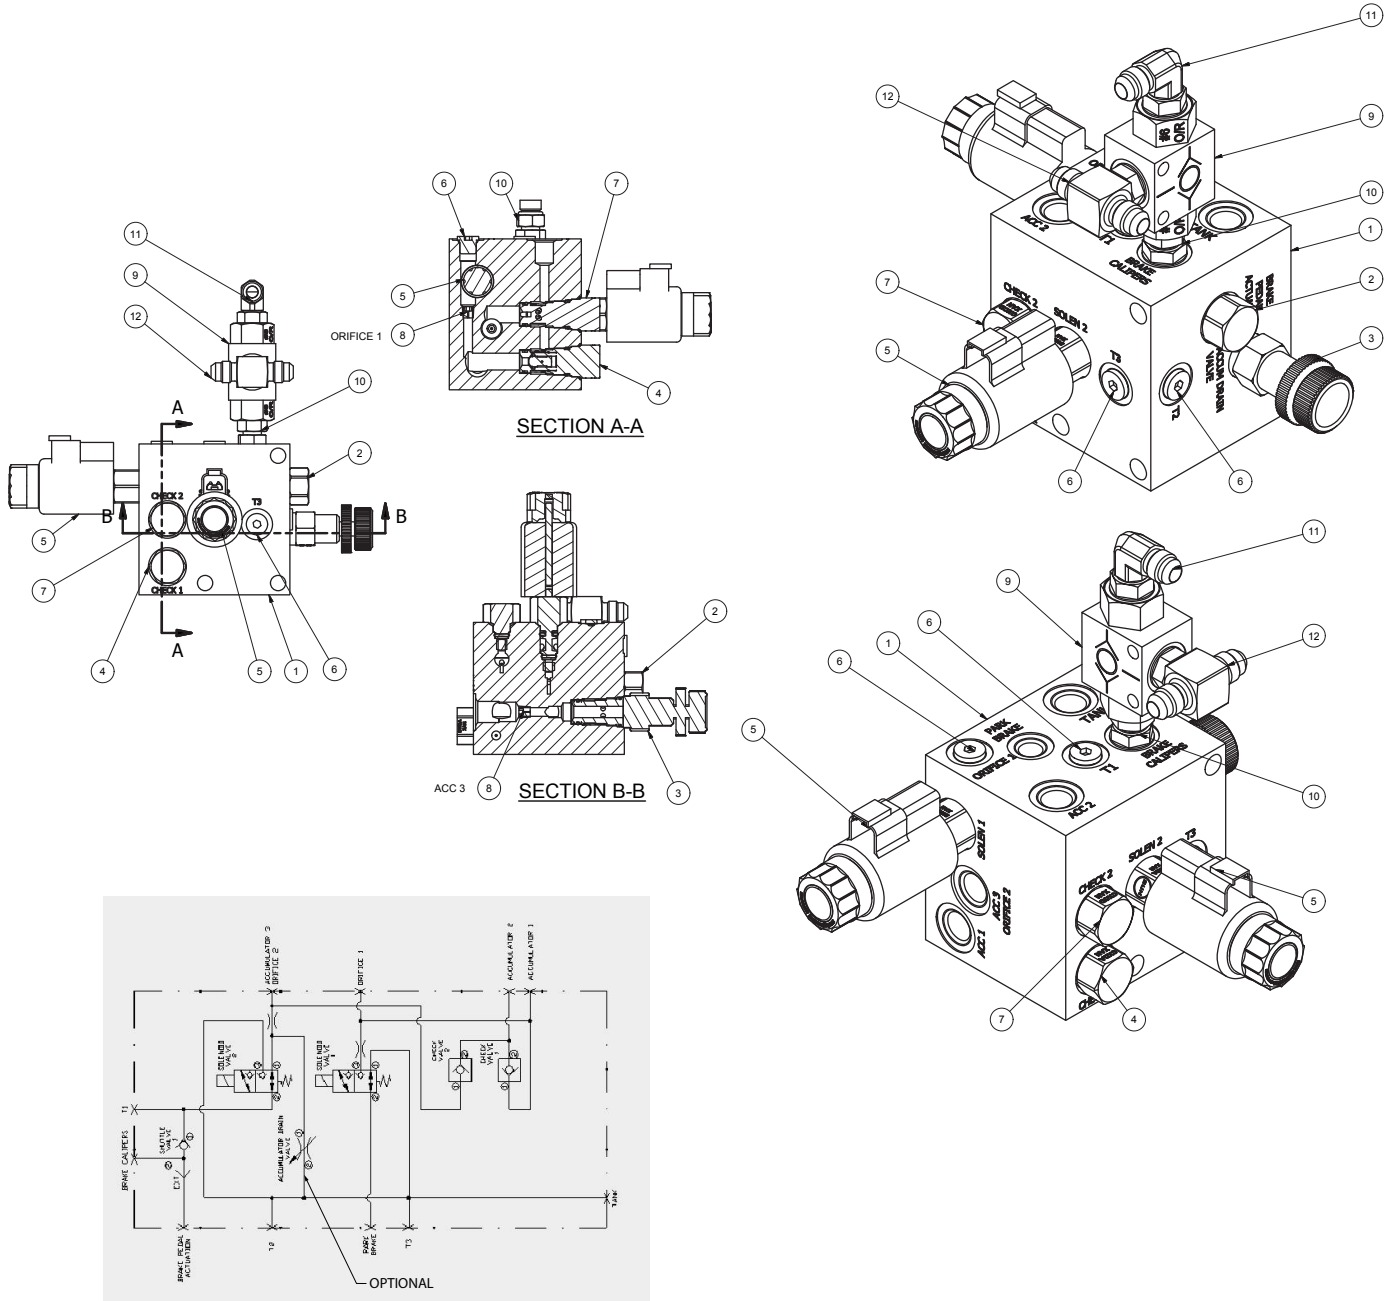

Manifold Assembly - Brake

Item	Part No.	Qty	Description	Item	Part No.	Qty	Description
	593630		Manifold Assembly - Brake				
1	586173	1	. Manifold, Alm	7	233943	1	. Cartridge, Valve
2	593632	1	. Cavity Plug		242335	1	. . Seal Kit
3	242225	1	. Cartridge, Valve	8	53191	2	. Plug - Orifice
	242335	1	. . Seal Kit	9	247426	1	. Valve, Shuttle
4	244835	1	. Cartridge, Valve	10	229347	1	. Fitting
	242335	1	. . Seal Kit	11	R13801972	1	. Fitting
5	256262	2	. Valve	12	R13807532	1	. Fitting
	254539	1	. . Seal Kit				
6	235387	4	. Fitting				