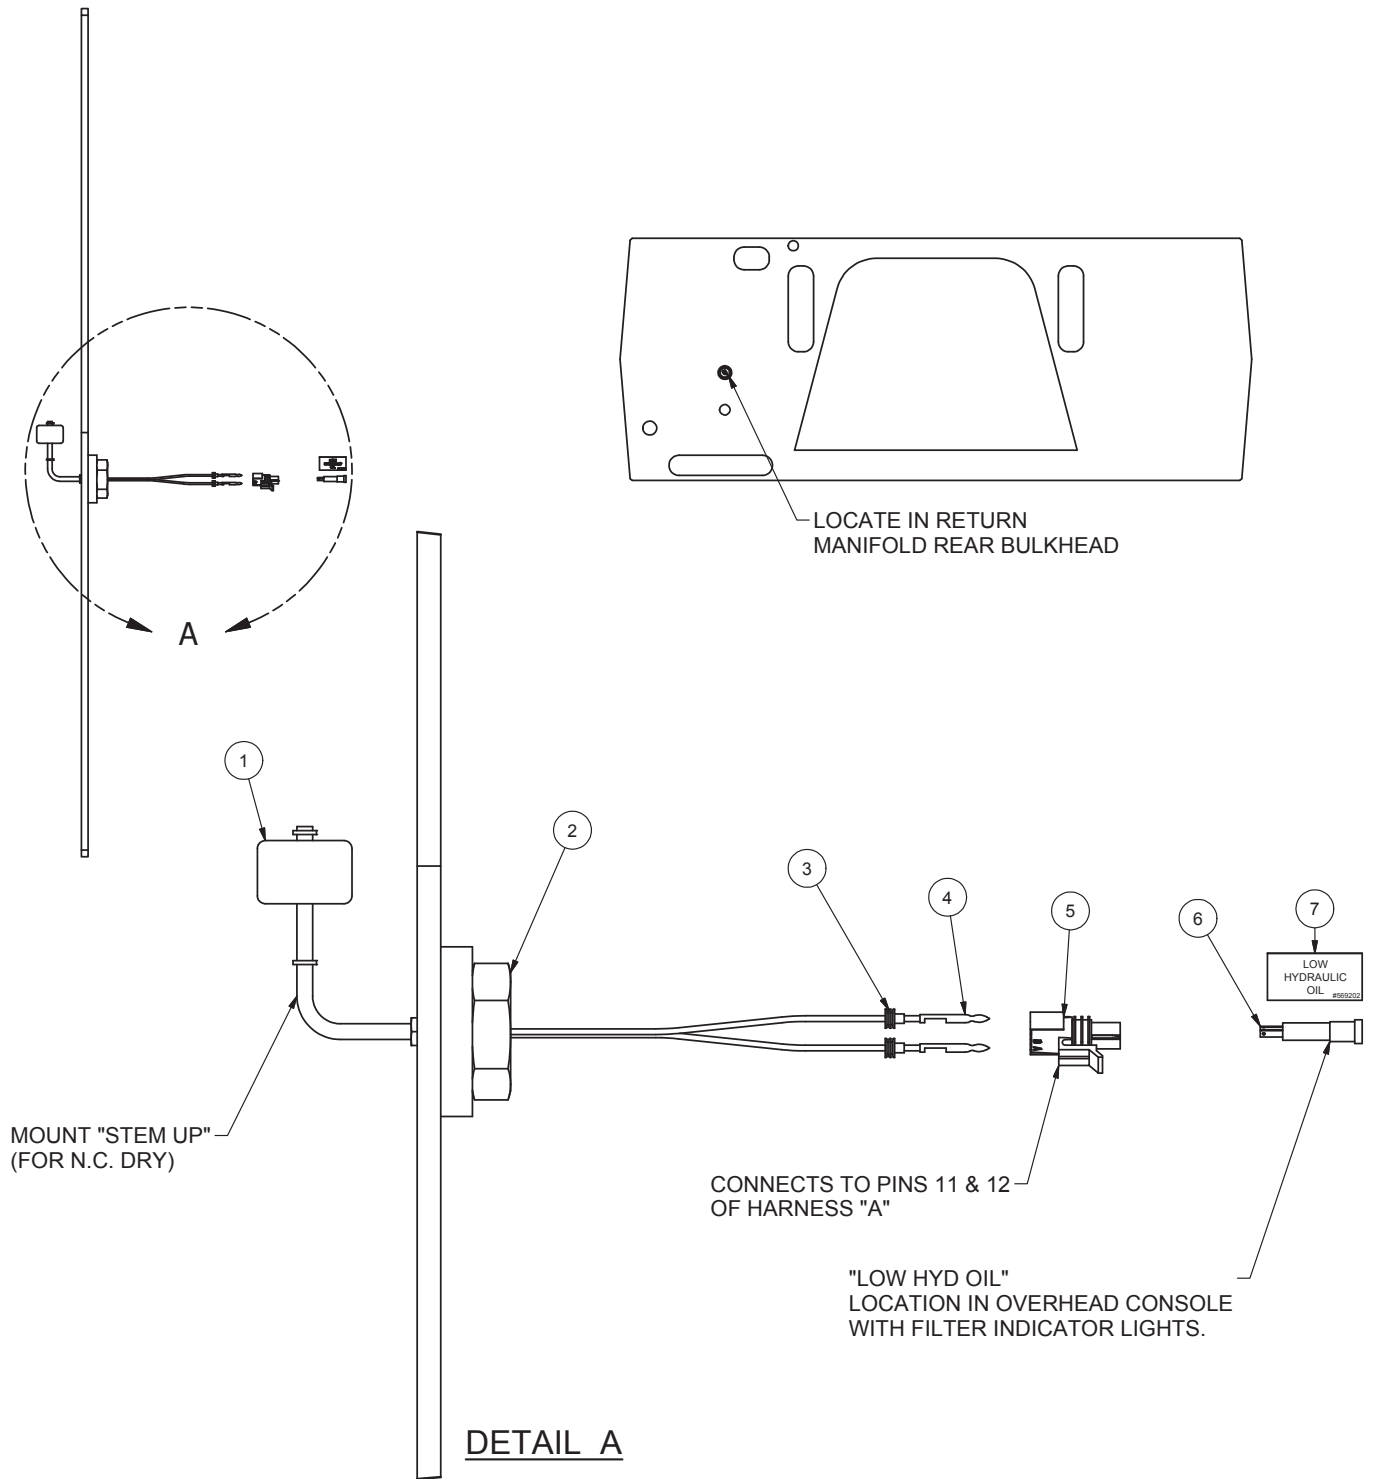

Switch Assembly, Low Hydraulic Oil

Item	Part No.	Qty	Description	Item	Part No.	Qty	Description
	593460		Switch Assy, Low Hyd Oil				
1	231923	1	. Switch, Float	5	R740886	1	. Connector, Wire
2	583143	1	. Fitting	6	588431	1	. LED, Panel Mnt
3	R740867	2	. Seal, Wire	7	569202	1	. Decal
4	R740861	2	. Pin, Male				