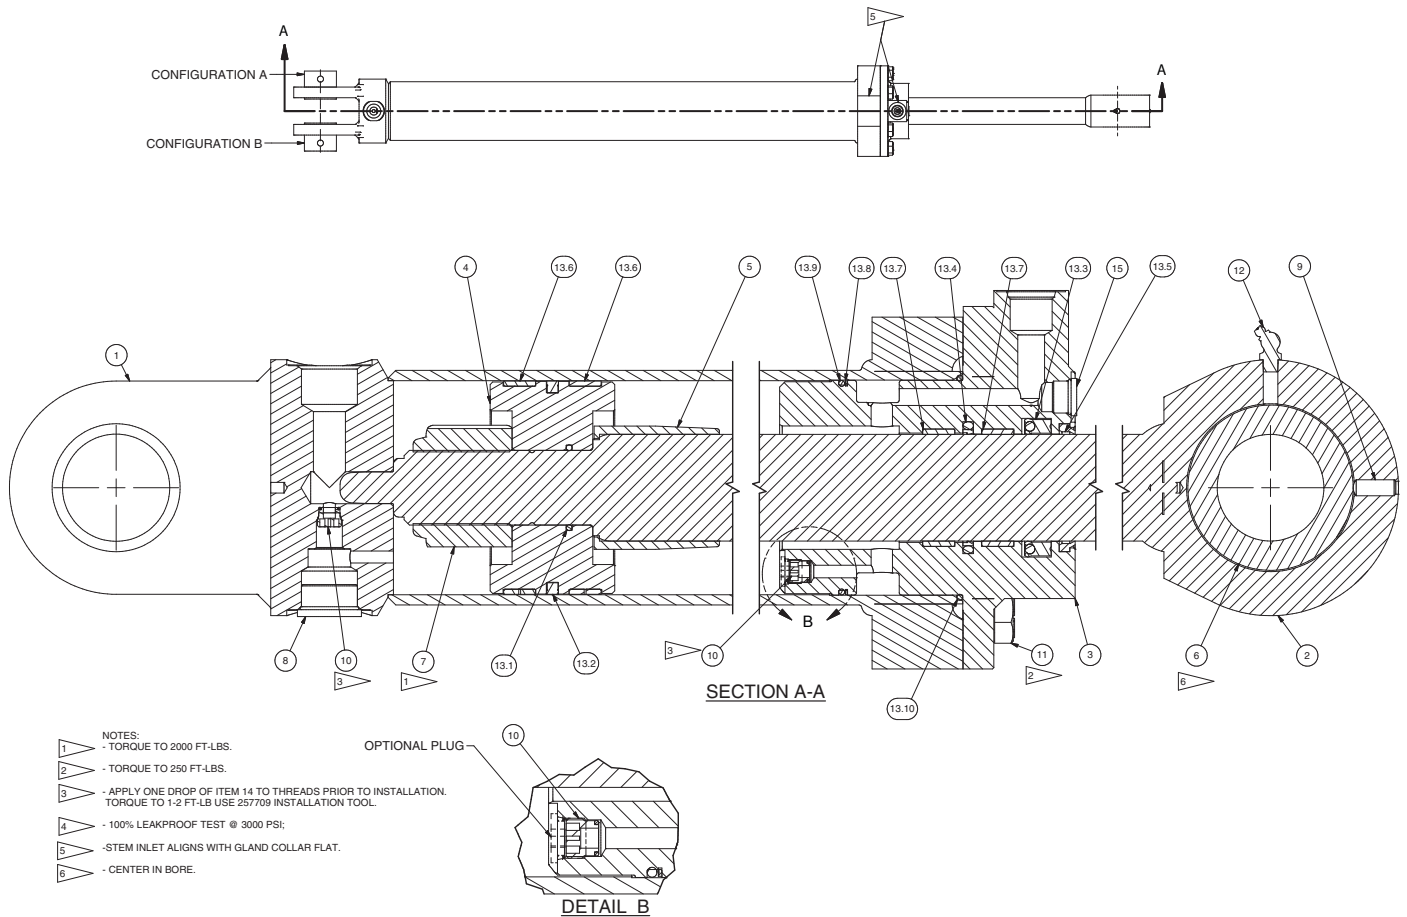

Cylinder Assembly, Dump, LH

Item	Part No.	Qty	Description	Item	Part No.	Qty	Description
	593430		Cylinder Assembly, Dump, LH				
1	586036	1	. Barrel	13	593429	1	. Kit, Packing
1.1	524392	2	.. Bushing	13.1		1	.. O-Ring
2	586042	1	. Stem & Eye Assembly	13.2		1	.. Seal, Piston
3	595671	1	. Gland, Packing	13.3		1	.. Seal
4	593428	1	. Piston, Cylinder	13.4		1	.. Seal, Buffer
5	586044	1	. Bushing	13.5		1	.. Wiper Ring
6	204503	1	. Bearing, Spherical	13.6		2	.. Wear Ring, Piston
7	219929	1	. Nut, Esna	13.7		2	.. Wear Ring, Rod
8	227949	1	. Fitting	13.8		1	.. Backup Ring
9	00102403	1	. Set Screw	13.9		1	.. O-Ring
10	257705	2	. Check Valve	10	233126	1	. O-Ring
11	221656W	6	. Capscrew	14	226201	1BTL	. Threadlock, Removable
12	16001W	1	. Fitting - Lube, Threaded	15	229345	1	. Fitting