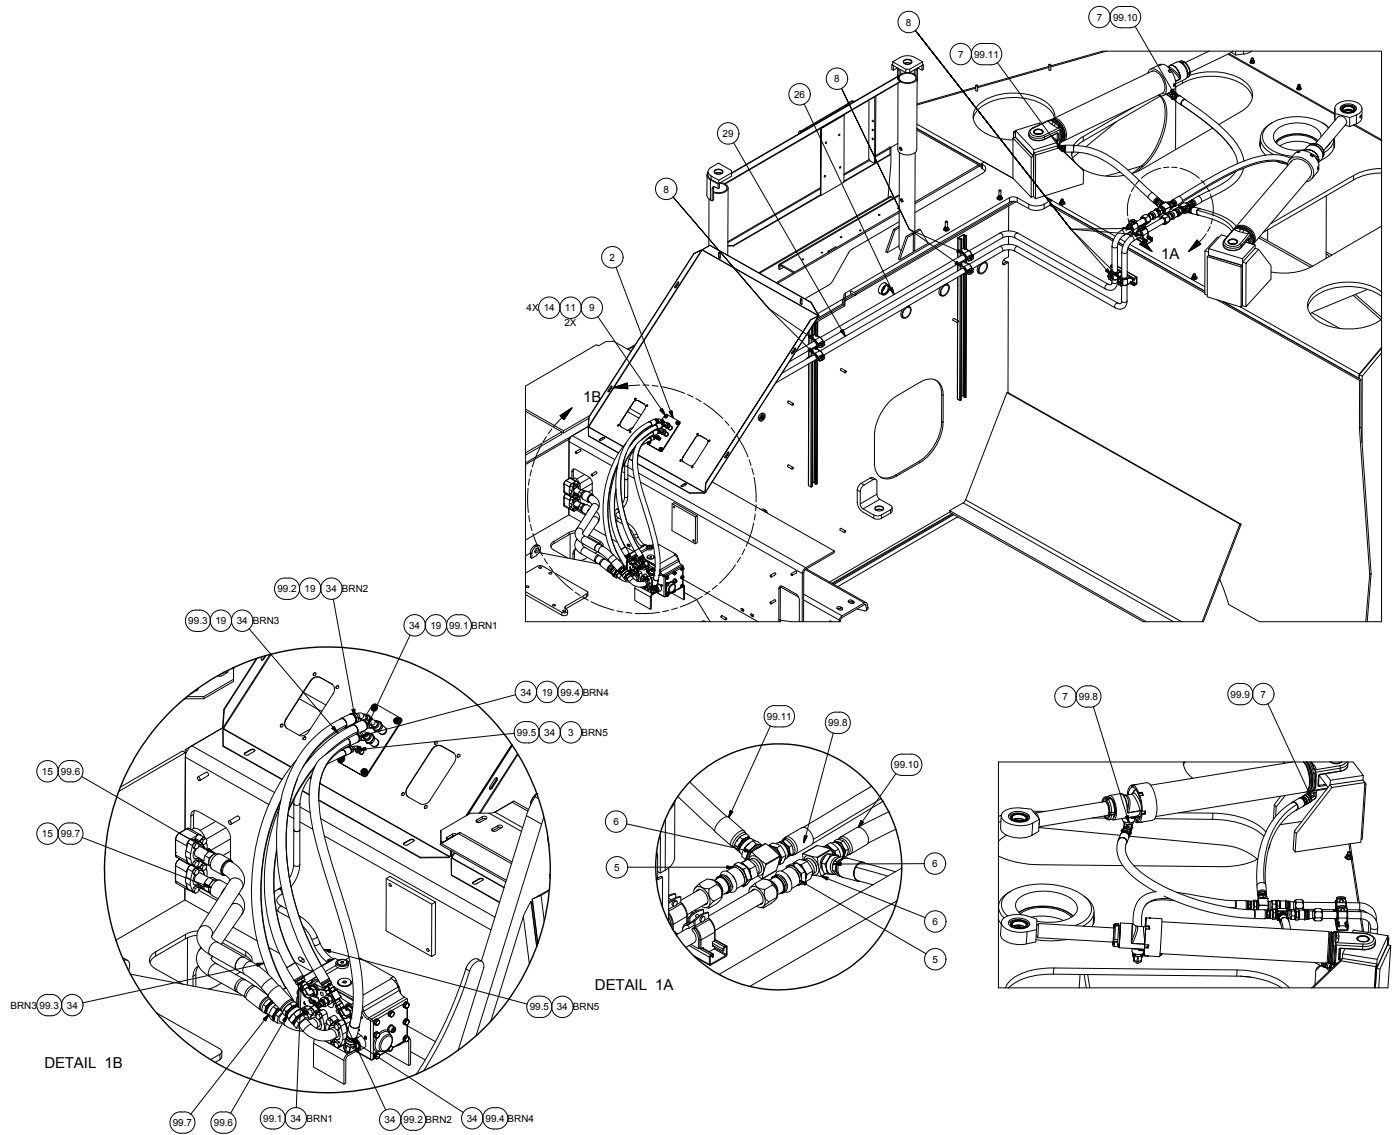

Hydraulic System - Steering

Item	Part No.	Qty	Description	Item	Part No.	Qty	Description
<b>593363 Hydraulic System - Steering</b>							
2	587669	1	. Plate, Mounting	99	593362	1	. Kit, Hose
3	23543	1	. Fitting	99.1	588263	1	. Hose Assembly
5	209810	2	. Fitting	99.2	588265	1	. Hose Assembly
6	209087	2	. Fitting	99.3	588264	1	. Hose Assembly
7	209490	4	. Fitting	99.4	R12227	1	. Hose Assembly
8	231250	10	. Clamp	99.5	237835	1	. Hose Assembly
9	224120W	4	. Capscrew	99.6	249847	1	. Hose Assembly
11	221763W	8	. Washer	99.7	257170	1	. Hose Assembly
14	221703W	4	. Hex Nut	99.8	209602	1	. Hose Assembly
15	11759	2	. Kit, Split Flange	99.9	209602	1	. Hose Assembly
	203443	1	. O-Ring	99.10	209602	1	. Hose Assembly
19	209596	4	. Fitting	99.11	209602	1	. Hose Assembly
26	587670	1	. Tube Assembly				
29	587671	1	. Tube Assembly				
34	242594	20	. Cable Tie				