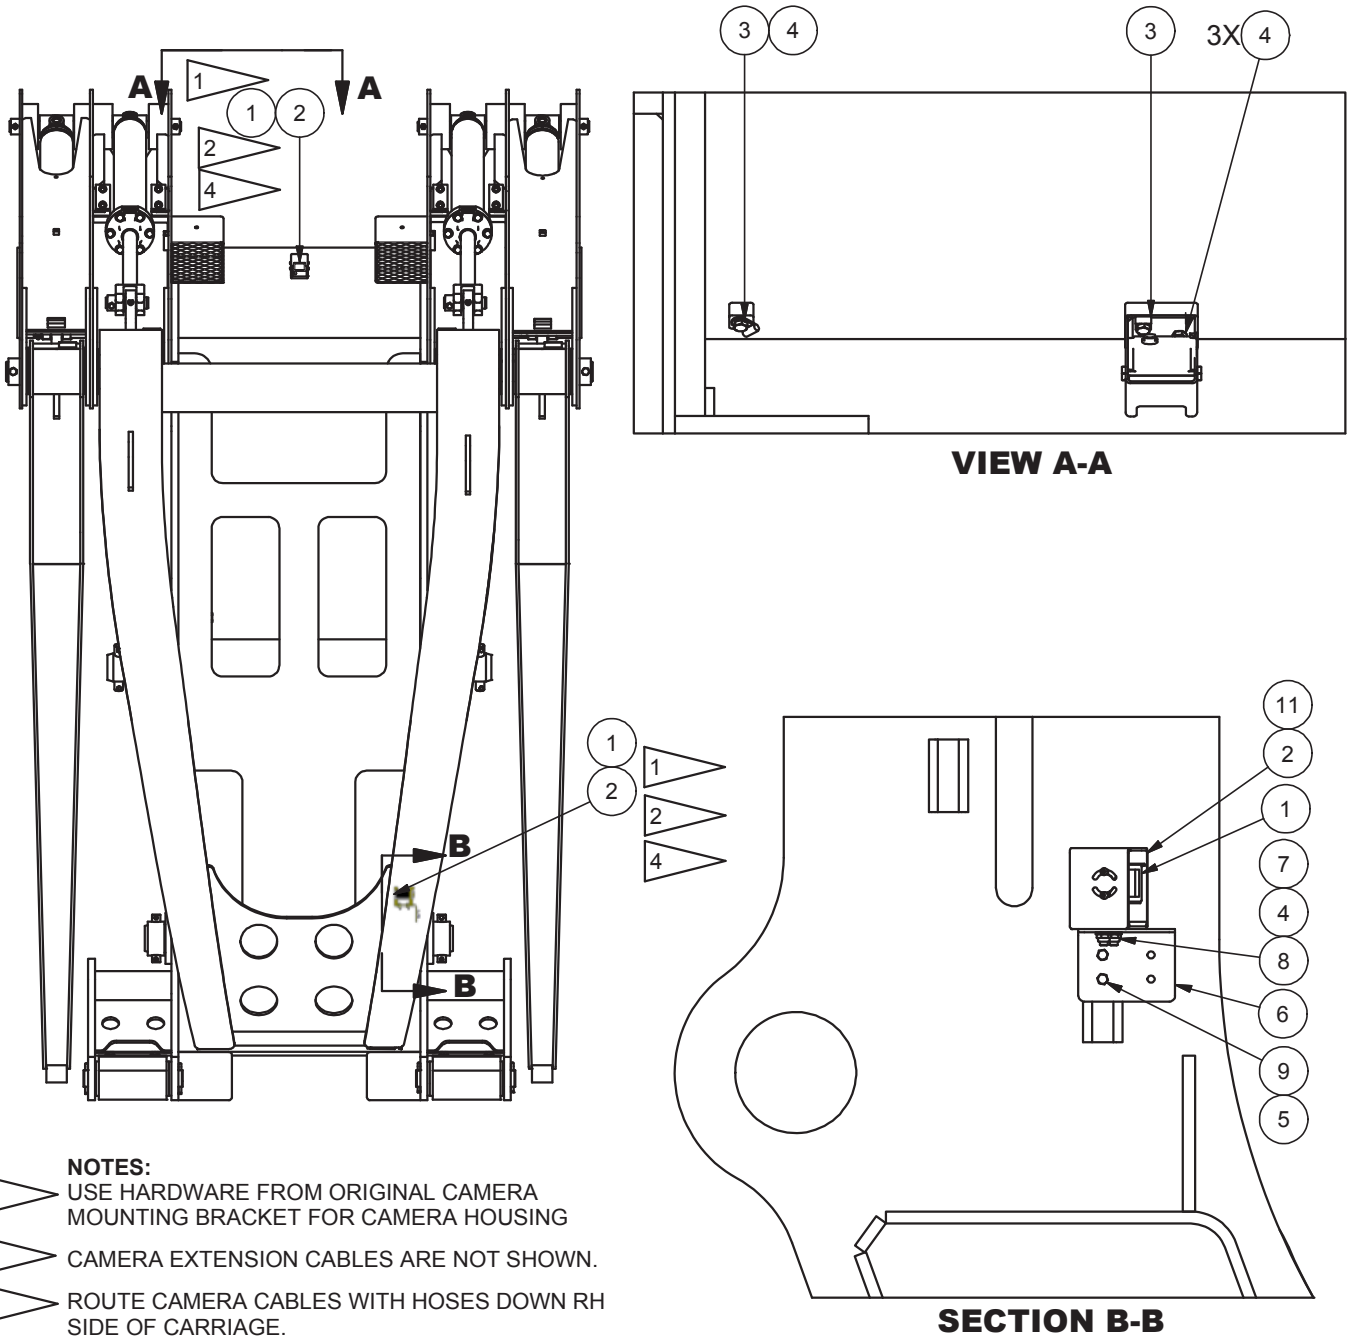

Camera Installation, Carriage

Item	Part No.	Qty	Description	Item	Part No.	Qty	Description
	593318		Camera Installation, Carriage				
1	256612	2	. Camera	6	593906	1	. Bracket, Camera
2	593295	2	. Mounting Weldment, Camera	7	296418W	2	. Hard Washer
3	R13803021	2	. Clip	8	302400W	2	. Locknut
4	Y09C-M0820	6	. Capscrew	9	Y09C-M0616	2	. Capscrew
5	593903	2	. Nut, Channel	10	594316	2	. Cable, Camera