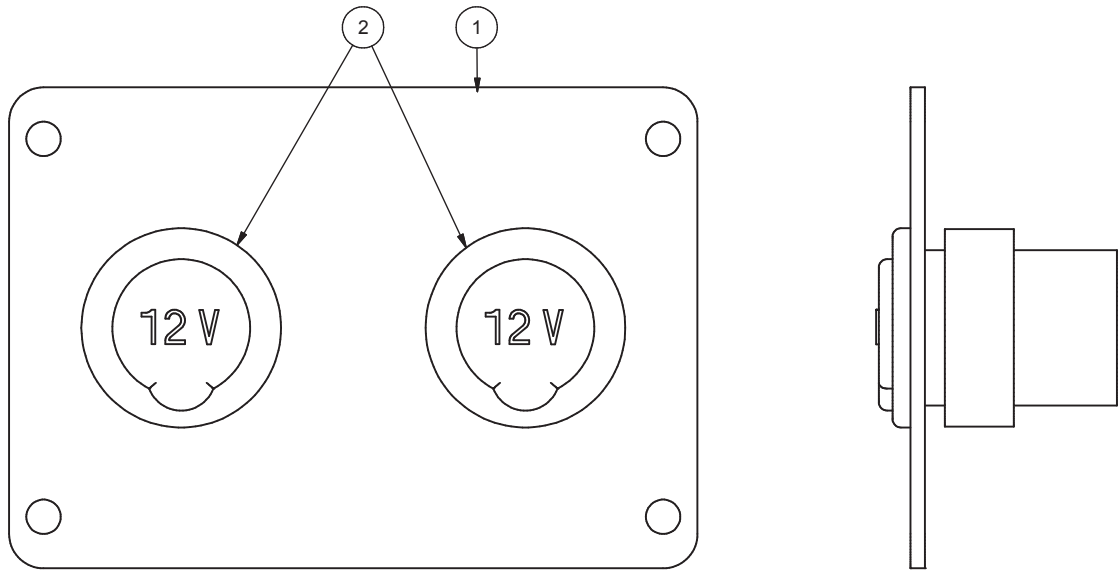

Panel Assembly, LH Power

Item	Part No.	Qty	Description	Item	Part No.	Qty	Description
	593316		Panel Assembly, LH Power				
1	591631	1	. Power Panel				
2	251615	2	. 12 V Power Outlet				

INTENTIONALLY LEFT BLANK