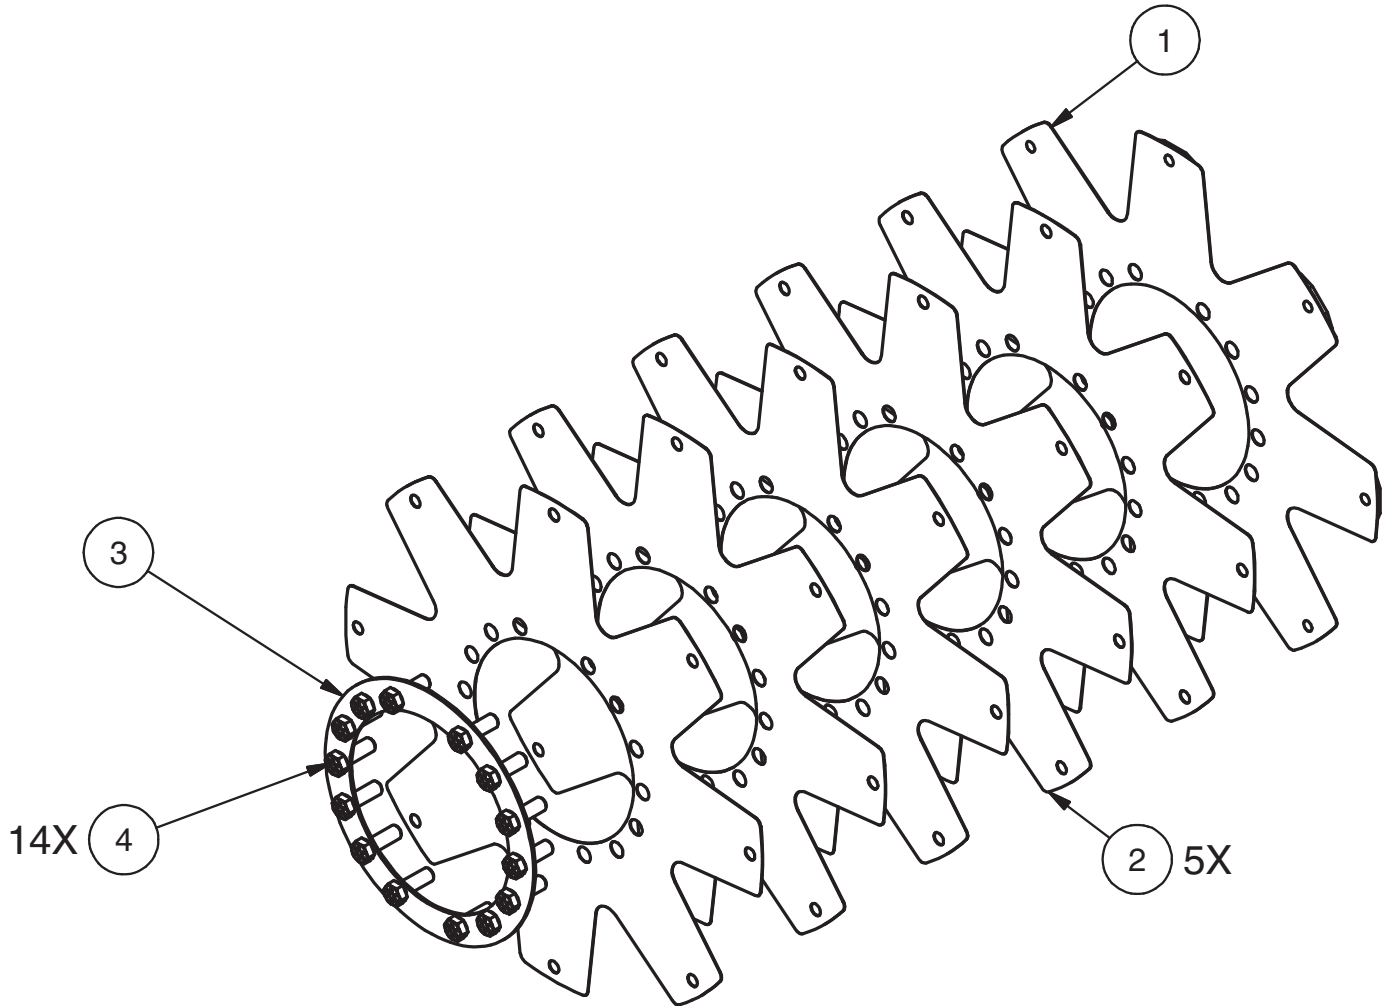

Kit, Flexplate, 16"

Item	Part No.	Qty	Description	Item	Part No.	Qty	Description
	593086		Kit, Flex Plate				
1	600963	1	. Driveplate, 16"	3	256300	1	. Plate, Backing
2	257103	5	. Driveplate, 16"	4	256303	14	. Capscrew