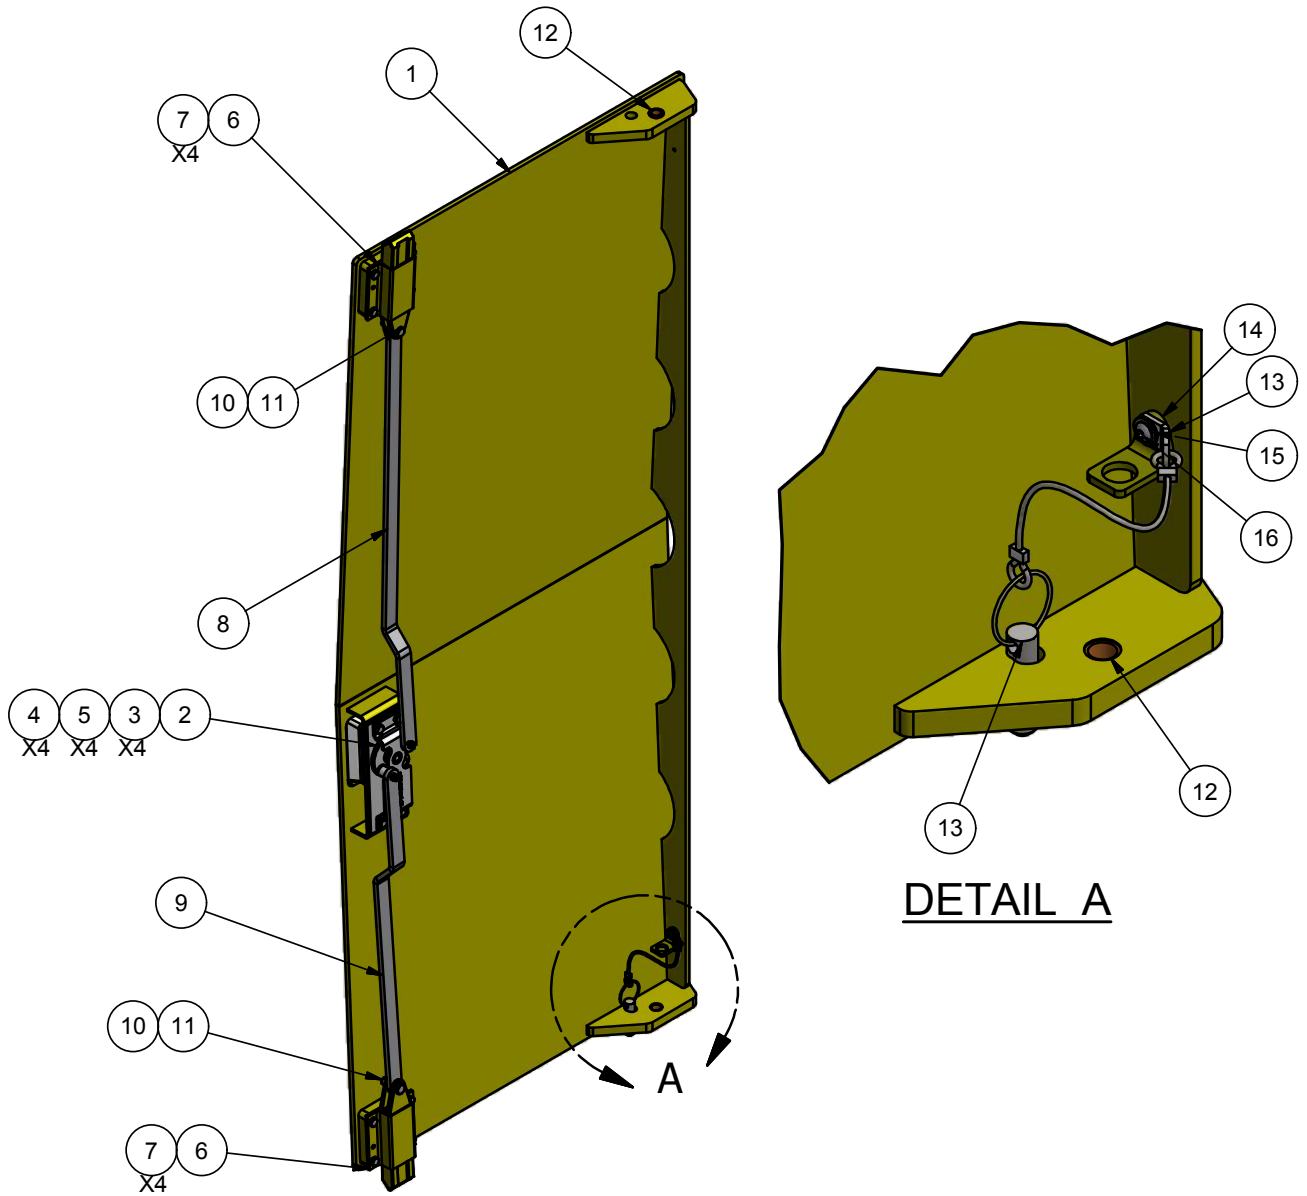

Door Assembly

| Item | Part No. | Qty | Description | Item | Part No. | Qty | Description |
|------|---------------|-----|----------------------|------|---------------|-----|---------------------------|
| | 592352 | | Door Assembly | | | | |
| 1 | 591719 | 1 | . Door Weldment | 9 | 592348 | 1 | . Bar, Link |
| 2 | 592346 | 1 | . Latch | 10 | R13800353 | 2 | . Cotter Pin |
| 3 | 292501W | 4 | . Capscrew | 11 | 06-126 | 2 | . Clevis Pin |
| 4 | 296417W | 4 | . Washer | 12 | 591702 | 2 | . Bearing, Flanged Sleeve |
| 5 | 302399W | 4 | . Hex Nut | 13 | 594130 | 1 | . Pin |
| 6 | 588415 | 2 | . End Bolt, Housing | 14 | 594149 | 1 | . Pin Holder |
| 7 | Y09C-M0616 | 8 | . Capscrew | 15 | R13122 | 1 | . Washer |
| 8 | 592347 | 1 | . Bar, Link | 16 | Y25G-(1024)10 | 1 | . Capscrew |

INTENTIONALLY LEFT BLANK