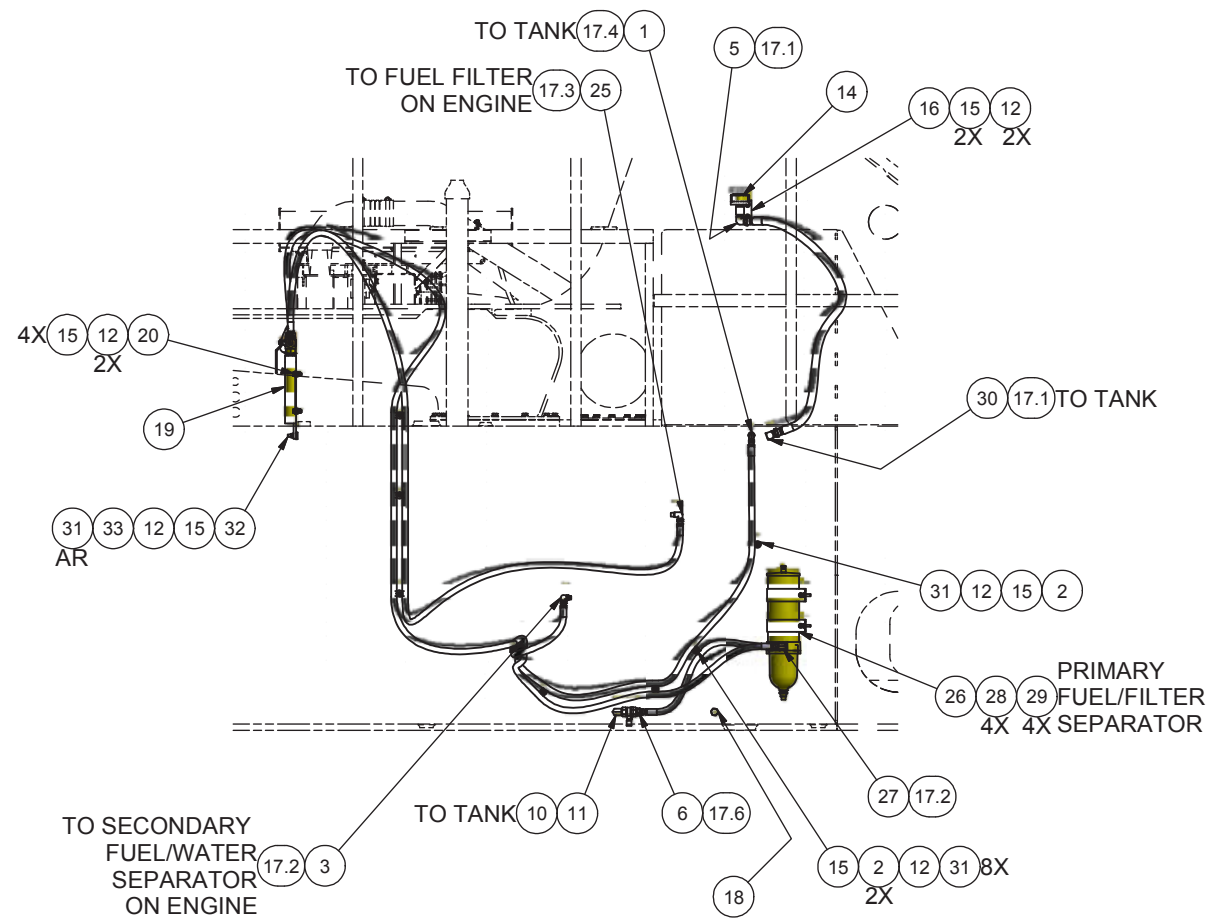

---

Fuel System

## Fuel System

Item	Part No.	Qty	Description	Item	Part No.	Qty	Description
	<b>592335</b>		<b>Fuel System</b>				
1	209488	1	. Fitting	18	209918	1	. Fitting
2	R13808094	19	. Clip, Insul	19	589532	1	. Oil Cooler
3	224298	1	. Fitting	20	221497W	4	. Capscrew
5	209417	1	. Fitting	21	225013	1	. Fitting
6	209940	1	. Fitting	22	231887	1	. Fitting
10	218923	1	. Ball Valve	23	589536	1	. Ball Valve
11	218970	1	. Fitting	24	209413	2	. Fitting
12	221767W	21	. Hard Washer	25	209411	1	. Fitting
14	227988	1	. Filler Breather	26	251943	1	. Filter, Fuel/Water Sep
15	R13811191	17	. Locknut		254174	1	.. Element, Filter
16	561316	1	. Bracket, Fuel Filter	27	208713	2	. Fitting
17	592676	1	. Kit, Hose	28	18497W	4	. Capscrew
17.1	237121	1	.. Hose Assembly	29	R13802914	4	. Hard Washer
17.2	231337	1	.. Hose Assembly	30	240874	1	. Fitting
17.3	244599	1	.. Hose Assembly	31	221771W	12	. Washer
17.4	593693	1	.. Hose Assembly	32	221803	1	. Stud
17.5	R1938869	1	.. Hose Assembly	33	593674	1	. Stop Plate
17.6	245918	1	.. Hose Assembly				