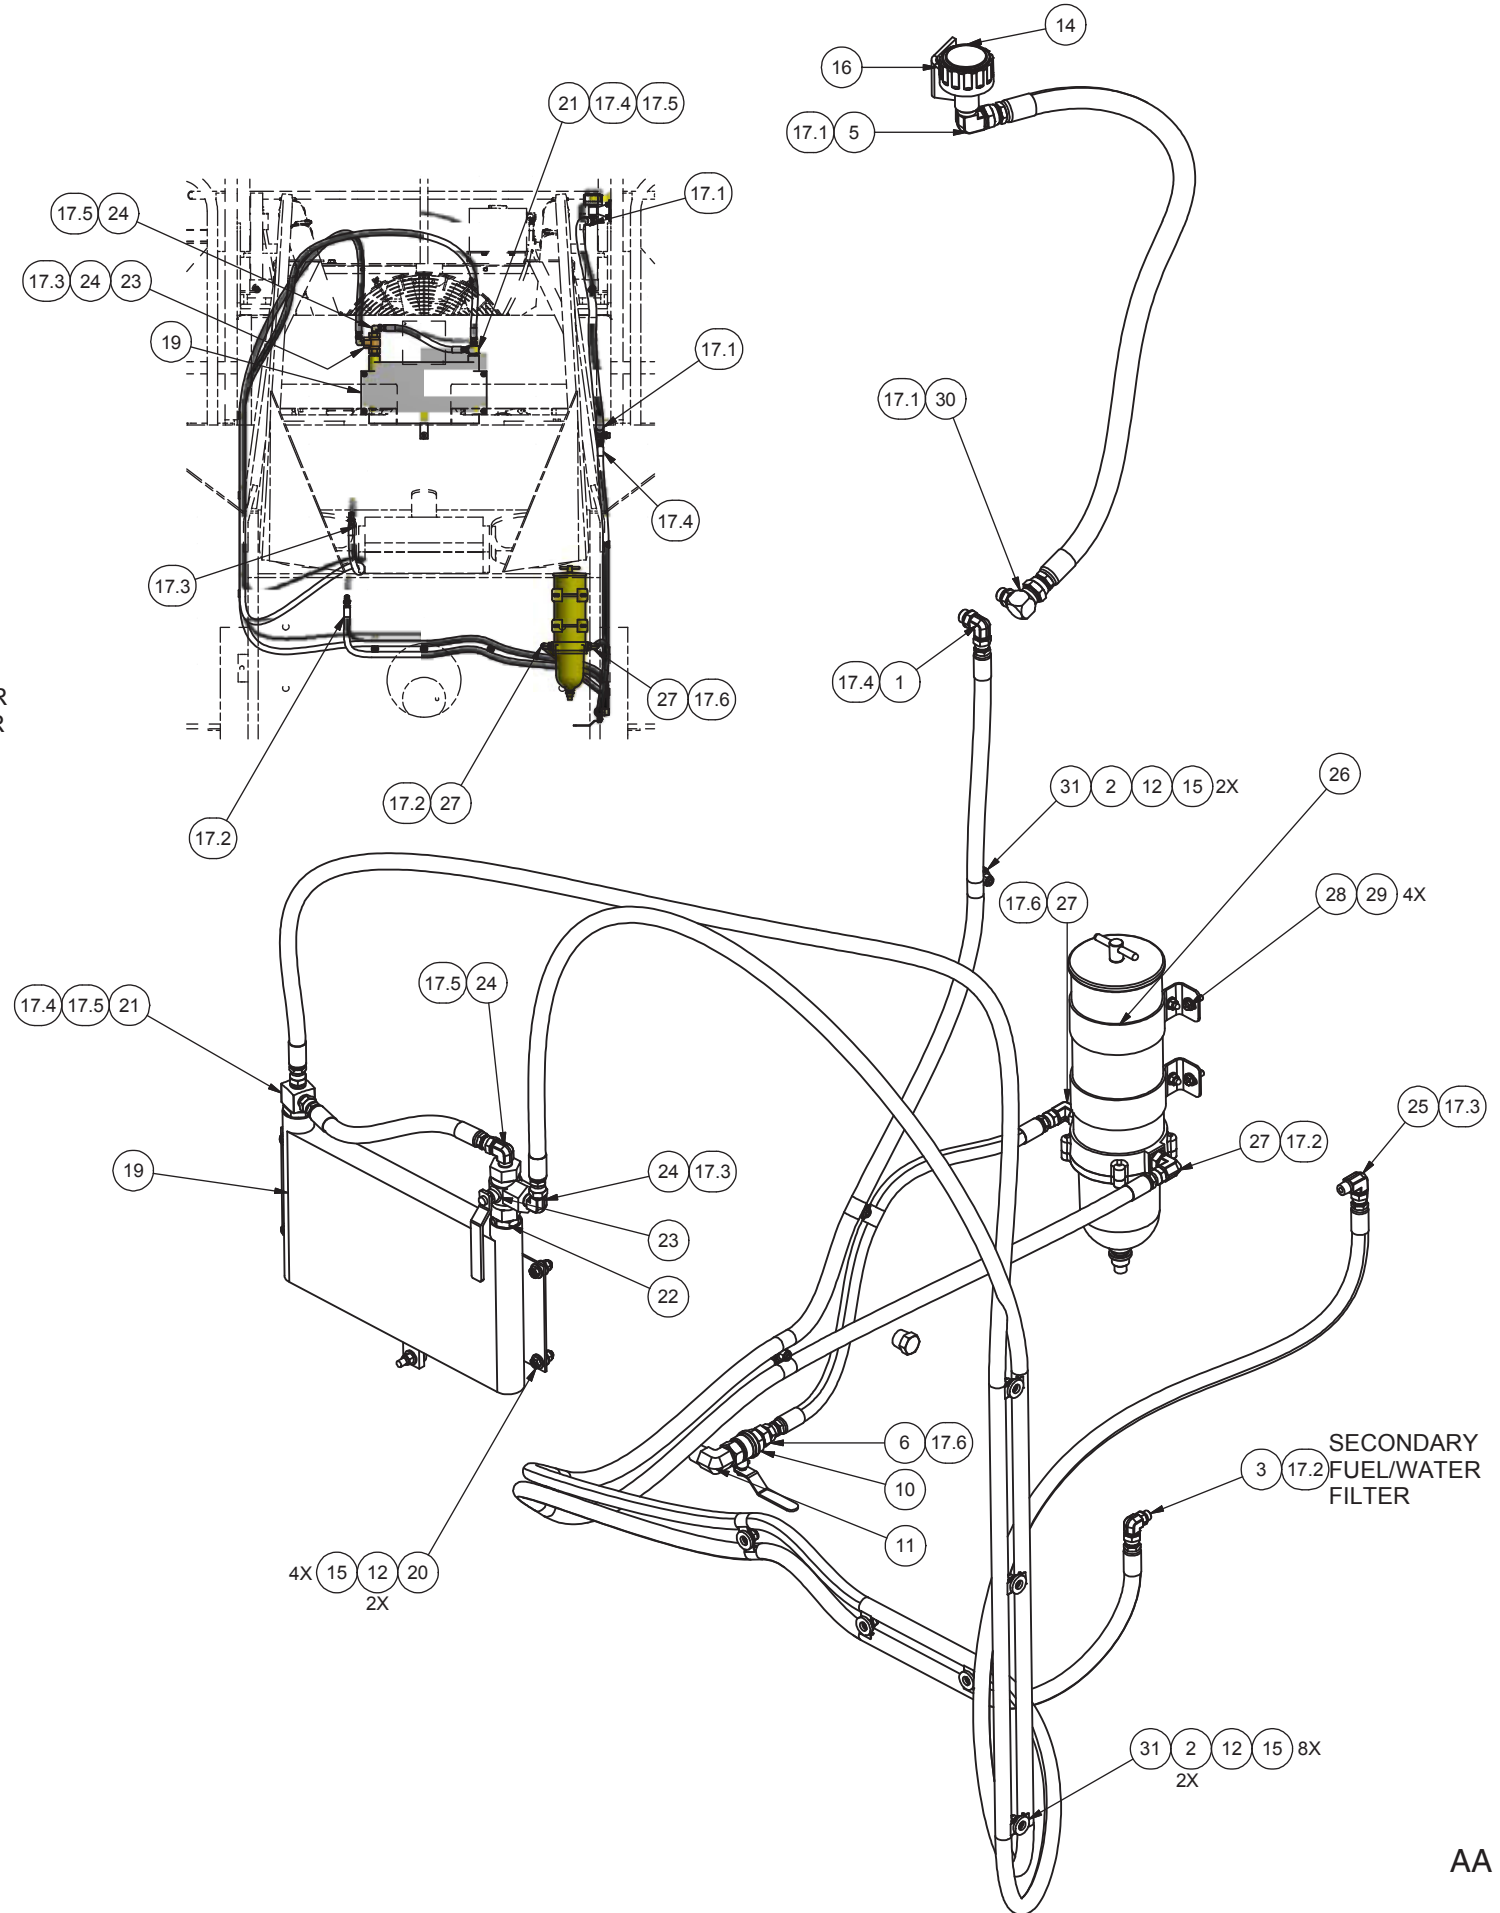

---

Fuel System

## Fuel System

Item	Part No.	Qty	Description	Item	Part No.	Qty	Description
	<b>592335</b>		<b>Fuel System</b>				
1	209488	1	. Fitting	18	209918	1	. Fitting
2	R13808094	19	. Clip, Insul	19	589532	1	. Oil Cooler
3	224298	1	. Fitting	20	221497W	4	. Capscrew
5	209417	1	. Fitting	21	225013	1	. Fitting
6	209940	1	. Fitting	22	231887	1	. Fitting
10	218923	1	. Ball Valve	23	589536	1	. Ball Valve
11	218970	1	. Fitting	24	209413	2	. Fitting
12	221767W	21	. Hard Washer	25	209411	1	. Fitting
14	227988	1	. Filler Breather	26	251943	1	. Filter, Fuel/Water Sep
15	R13811191	17	. Locknut		254174	1	.. Element, Filter
16	561316	1	. Bracket, Fuel Filter	27	208713	2	. Fitting
17	592676	1	. Kit, Hose	28	18497W	4	. Capscrew
17.1	237121	1	.. Hose Assembly	29	R13802914	4	. Hard Washer
17.2	231337	1	.. Hose Assembly	30	240874	1	. Fitting
17.3	244599	1	.. Hose Assembly	31	221771W	12	. Washer
17.4	593693	1	.. Hose Assembly	32	221803	1	. Stud
17.5	R1938869	1	.. Hose Assembly	33	593674	1	. Stop Plate
17.6	245918	1	.. Hose Assembly				