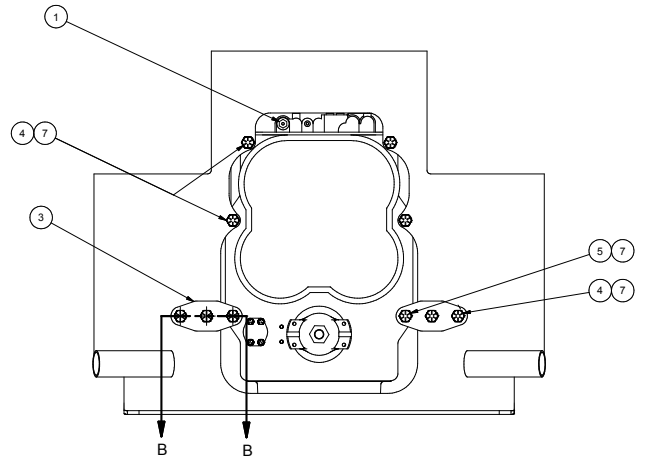

Transmission Installation

Item	Part No.	Qty	Description	Item	Part No.	Qty	Description
	592307		Transmission Installation				
1	* 591989	1	. Transmission	5	Y17C-1664	2	. Capscrew
2	567420	2	. Plate,Spacer	7	232024	10	. Nut, Esna
3	567419	2	. Plate,Mounting				
4	R13801898	8	. Capscrew				