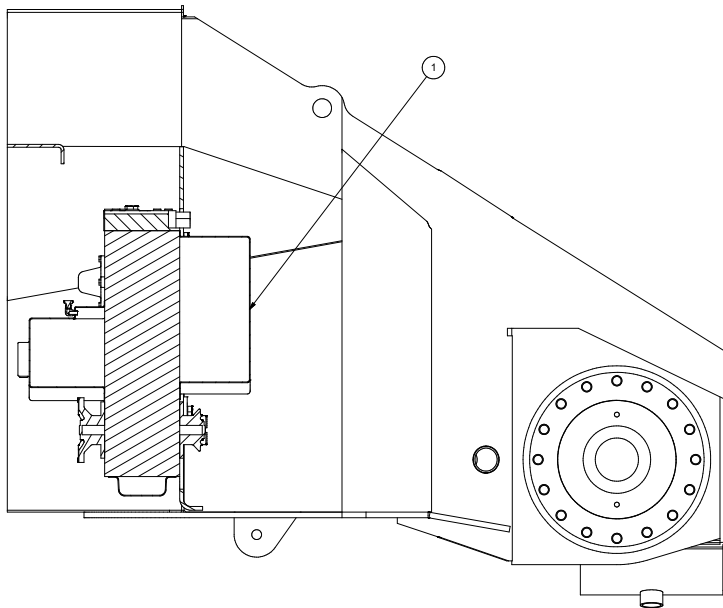

Transmission Installation

Item	Part No.	Qty	Description	Item	Part No.	Qty	Description
	592307		Transmission Installation				
1	* 591989	1	. Transmission	5	Y17C-1664	2	. Capscrew
2	567420	2	. Plate,Spacer	7	232024	10	. Nut, Esna
3	567419	2	. Plate,Mounting				
4	R13801898	8	. Capscrew				