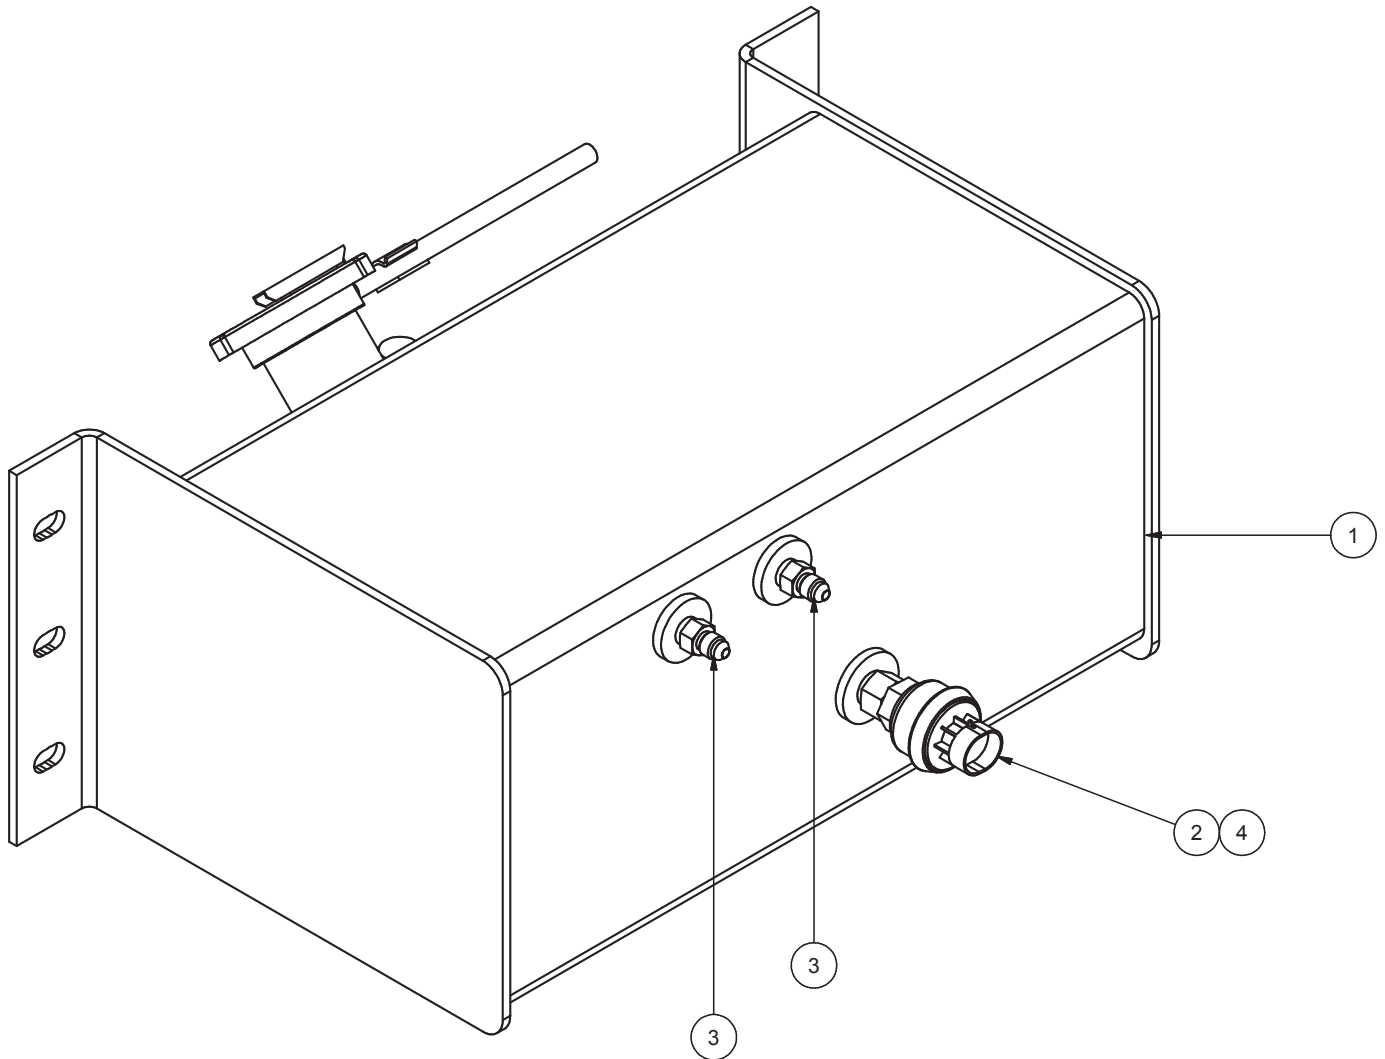

Surge Tank Subassembly

| Item                                 | Part No.  | Qty | Description             | Item | Part No. | Qty | Description |
|--------------------------------------|-----------|-----|-------------------------|------|----------|-----|-------------|
| <b>592253 Surge Tank Subassembly</b> |           |     |                         |      |          |     |             |
| 1                                    | *a 592028 | 1   | . Surge Tank            | 3    | 209752   | 2   | . Fitting   |
| 2                                    | 246916    | 1   | . Sensor, Coolant Level | 4    | 209501   | 1   | . Fitting   |