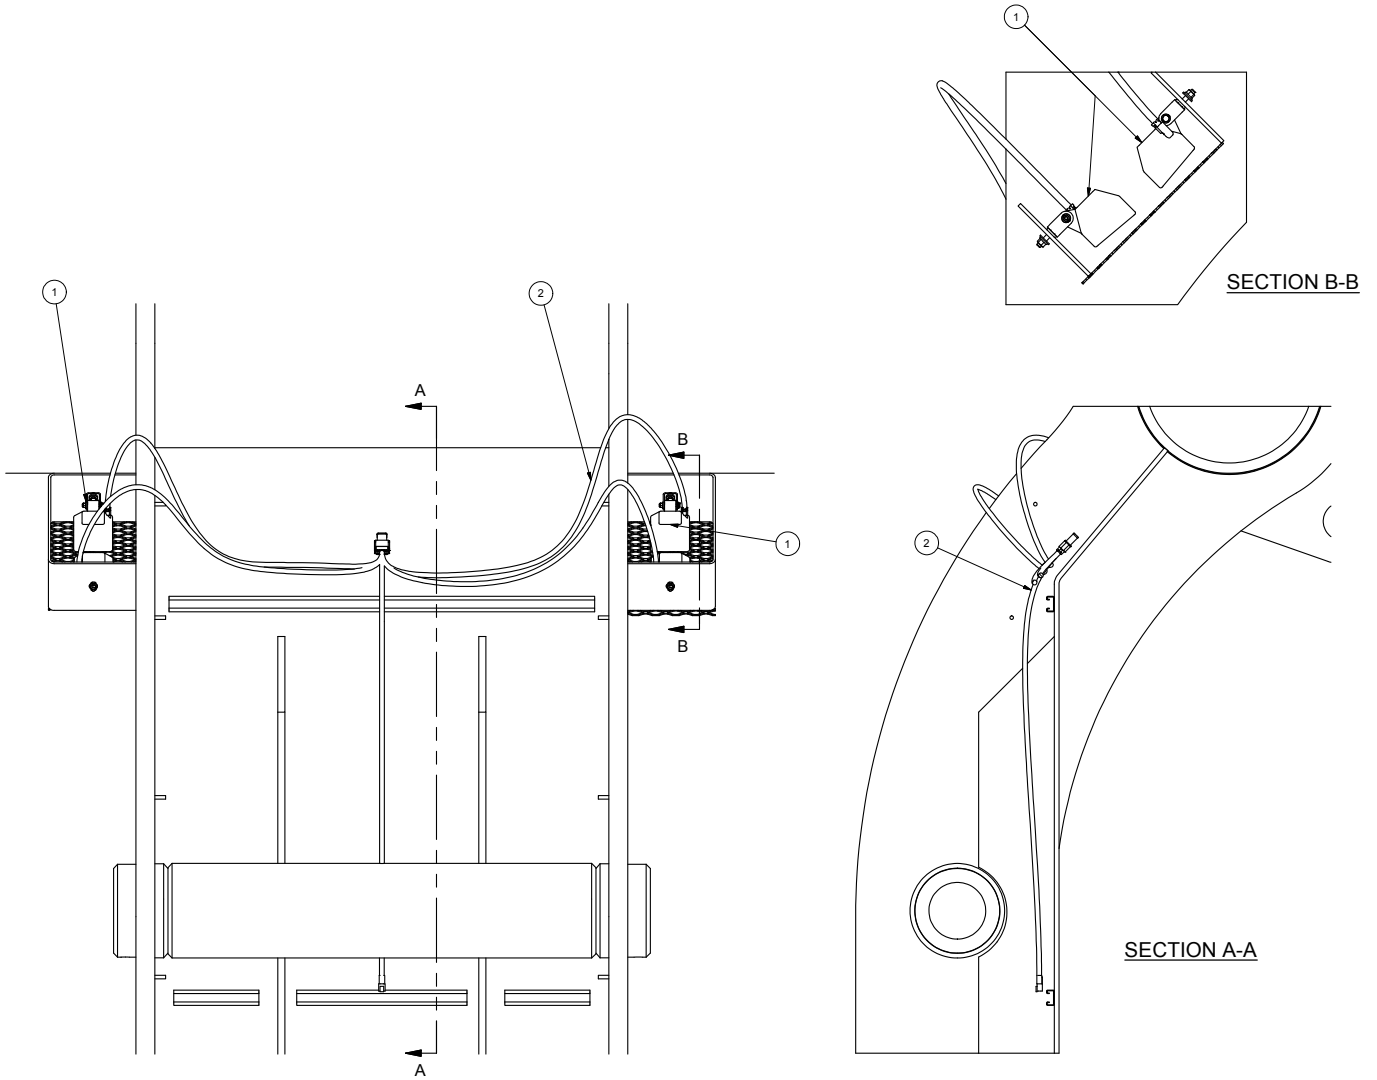

Lights Installation - Carriage

Item	Part No.	Qty	Description	Item	Part No.	Qty	Description
	592190		Lights Installation, Carriage				
1	259080	4	. Light, Halogen Flood				
2	592192	1	. Wire Harness, Lights				