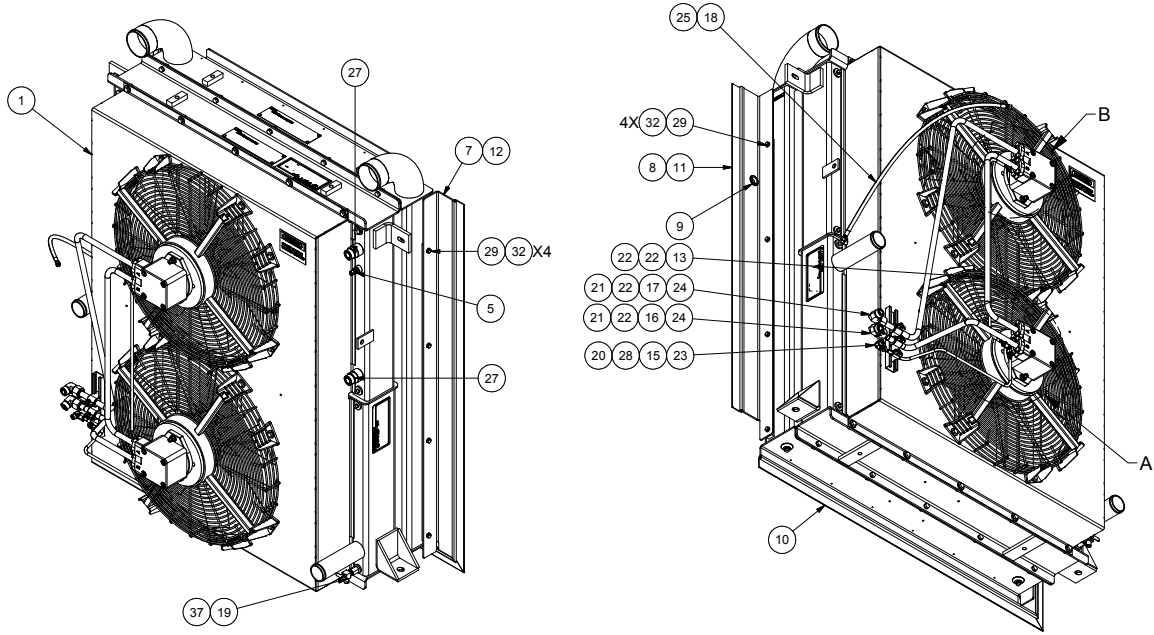

Cooling Package

Cooling Package

Item	Part No.	Qty	Description	Item	Part No.	Qty	Description
	592044		Cooling Package Assembly				
1	* 591953	1	. Cooler Assembly	20	231252	1	. Clamp
2	589532	1	. Oil Cooler	21	231537	2	. Clamp
3	593657	2	. Motor, Vane	22	15383	4	. Kit, Split Flange
4	* 595630	2	. Fan, Sucker	23	236957	1	. Fitting
5	246908	1	. Sensor, Temp	24	R833908	2	. Fitting
6	592230	1	. Plate, Mounting	25	209791	1	. Fitting
7	592231	1	. Plate, Air Block	26	231440	1	. Fitting
8	592232	1	. Plate, Air Block	27	591934	2	. Fitting
9	592229	1	. Grommet, Rubber	28	231465	1	. Fitting
10	592234	1	. Trim, Flap Seal	29	251118	8	. Capscrew
11	592235	1	. Trim, Flap Seal	30	R13809366	10	. Capscrew
12	592236	1	. Trim, Flap Seal	31	252864	4	. Capscrew
13	591529	1	. Tube Weldment	32	296418W	18	. Hard Washer
14	591533	1	. Tube Assembly	33	296422W	8	. Hard Washer
15	591534	1	. Tube Assembly	34	302400W	4	. Locknut
16	591535	1	. Tube Assembly	35	302402W	4	. Locknut
17	591954	1	. Tube Assembly	36	251400	4	. Hex Nut
18	592051	1	. Hose Assembly	37	247427	1	. Fitting
19	590483	1	. Draincock				

* See Separate Coverage

Cooling Package

DETAIL A
LOWER MOTOR
CASE DRAIN

DETAIL B
UPPER MOTOR
CASE DRAIN

SECTION C-C
2 PLACES