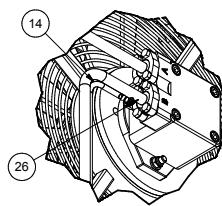

Cooling Package

Cooling Package

Item	Part No.	Qty	Description	Item	Part No.	Qty	Description
	592044		Cooling Package Assembly				
1	* 591953	1	. Cooler Assembly	20	231252	1	. Clamp
2	589532	1	. Oil Cooler	21	231537	2	. Clamp
3	593657	2	. Motor, Vane	22	15383	4	. Kit, Split Flange
4	* 595630	2	. Fan, Sucker	23	236957	1	. Fitting
5	246908	1	. Sensor, Temp	24	R833908	2	. Fitting
6	592230	1	. Plate, Mounting	25	209791	1	. Fitting
7	592231	1	. Plate, Air Block	26	231440	1	. Fitting
8	592232	1	. Plate, Air Block	27	591934	2	. Fitting
9	592229	1	. Grommet, Rubber	28	231465	1	. Fitting
10	592234	1	. Trim, Flap Seal	29	251118	8	. Capscrew
11	592235	1	. Trim, Flap Seal	30	R13809366	10	. Capscrew
12	592236	1	. Trim, Flap Seal	31	252864	4	. Capscrew
13	591529	1	. Tube Weldment	32	296418W	18	. Hard Washer
14	591533	1	. Tube Assembly	33	296422W	8	. Hard Washer
15	591534	1	. Tube Assembly	34	302400W	4	. Locknut
16	591535	1	. Tube Assembly	35	302402W	4	. Locknut
17	591954	1	. Tube Assembly	36	251400	4	. Hex Nut
18	592051	1	. Hose Assembly	37	247427	1	. Fitting
19	590483	1	. Draincock				

* See Separate Coverage

Cooling Package

DETAIL A
LOWER MOTOR
CASE DRAIN

DETAIL B
UPPER MOTOR
CASE DRAIN

SECTION C-C
2 PLACES