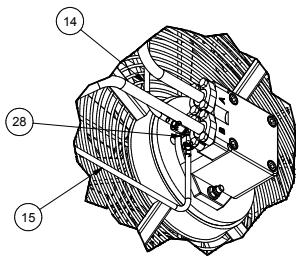

Cooling Package

Cooling Package

Item	Part No.	Qty	Description	Item	Part No.	Qty	Description
	592044		Cooling Package Assembly				
1	* 591953	1	. Cooler Assembly	20	231252	1	. Clamp
2	589532	1	. Oil Cooler	21	231537	2	. Clamp
3	593657	2	. Motor, Vane	22	15383	4	. Kit, Split Flange
4	* 595630	2	. Fan, Sucker	23	236957	1	. Fitting
5	246908	1	. Sensor, Temp	24	R833908	2	. Fitting
6	592230	1	. Plate, Mounting	25	209791	1	. Fitting
7	592231	1	. Plate, Air Block	26	231440	1	. Fitting
8	592232	1	. Plate, Air Block	27	591934	2	. Fitting
9	592229	1	. Grommet, Rubber	28	231465	1	. Fitting
10	592234	1	. Trim, Flap Seal	29	251118	8	. Capscrew
11	592235	1	. Trim, Flap Seal	30	R13809366	10	. Capscrew
12	592236	1	. Trim, Flap Seal	31	252864	4	. Capscrew
13	591529	1	. Tube Weldment	32	296418W	18	. Hard Washer
14	591533	1	. Tube Assembly	33	296422W	8	. Hard Washer
15	591534	1	. Tube Assembly	34	302400W	4	. Locknut
16	591535	1	. Tube Assembly	35	302402W	4	. Locknut
17	591954	1	. Tube Assembly	36	251400	4	. Hex Nut
18	592051	1	. Hose Assembly	37	247427	1	. Fitting
19	590483	1	. Draincock				

* See Separate Coverage

Cooling Package

DETAIL A
LOWER MOTOR
CASE DRAIN

DETAIL B
UPPER MOTOR
CASE DRAIN

SECTION C-C
2 PLACES