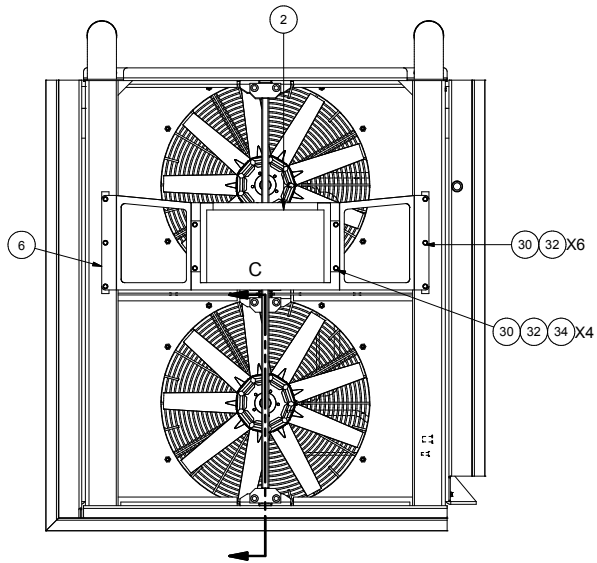

Cooling Package

Cooling Package

Item	Part No.	Qty	Description	Item	Part No.	Qty	Description
	592044		Cooling Package Assembly				
1	* 591953	1	. Cooler Assembly	20	231252	1	. Clamp
2	589532	1	. Oil Cooler	21	231537	2	. Clamp
3	593657	2	. Motor, Vane	22	15383	4	. Kit, Split Flange
4	* 595630	2	. Fan, Sucker	23	236957	1	. Fitting
5	246908	1	. Sensor, Temp	24	R833908	2	. Fitting
6	592230	1	. Plate, Mounting	25	209791	1	. Fitting
7	592231	1	. Plate, Air Block	26	231440	1	. Fitting
8	592232	1	. Plate, Air Block	27	591934	2	. Fitting
9	592229	1	. Grommet, Rubber	28	231465	1	. Fitting
10	592234	1	. Trim, Flap Seal	29	251118	8	. Capscrew
11	592235	1	. Trim, Flap Seal	30	R13809366	10	. Capscrew
12	592236	1	. Trim, Flap Seal	31	252864	4	. Capscrew
13	591529	1	. Tube Weldment	32	296418W	18	. Hard Washer
14	591533	1	. Tube Assembly	33	296422W	8	. Hard Washer
15	591534	1	. Tube Assembly	34	302400W	4	. Locknut
16	591535	1	. Tube Assembly	35	302402W	4	. Locknut
17	591954	1	. Tube Assembly	36	251400	4	. Hex Nut
18	592051	1	. Hose Assembly	37	247427	1	. Fitting
19	590483	1	. Draincock				

* See Separate Coverage

Cooling Package

DETAIL A
LOWER MOTOR
CASE DRAIN

DETAIL B
UPPER MOTOR
CASE DRAIN

SECTION C-C
2 PLACES