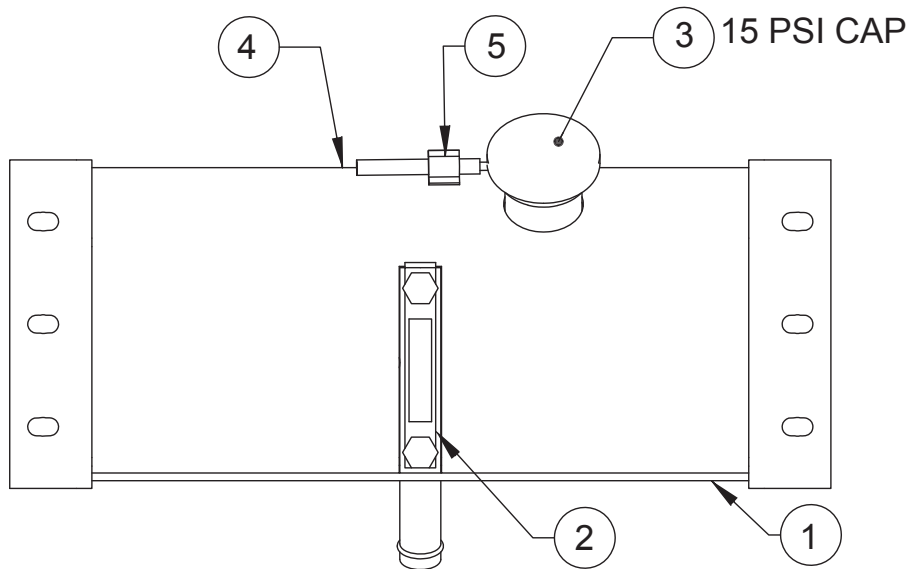

Surge Tank

Item	Part No.	Qty	Description	Item	Part No.	Qty	Description
	592028		Surge Tank				
1	592853	1	. Tank, Surge	4	592854	1	. Hose, Overflow
2	242649	1	. Gauge, Sight	5	250683	3	. Clip, Hose
3	257163	1	. Cap, 15 PSI				