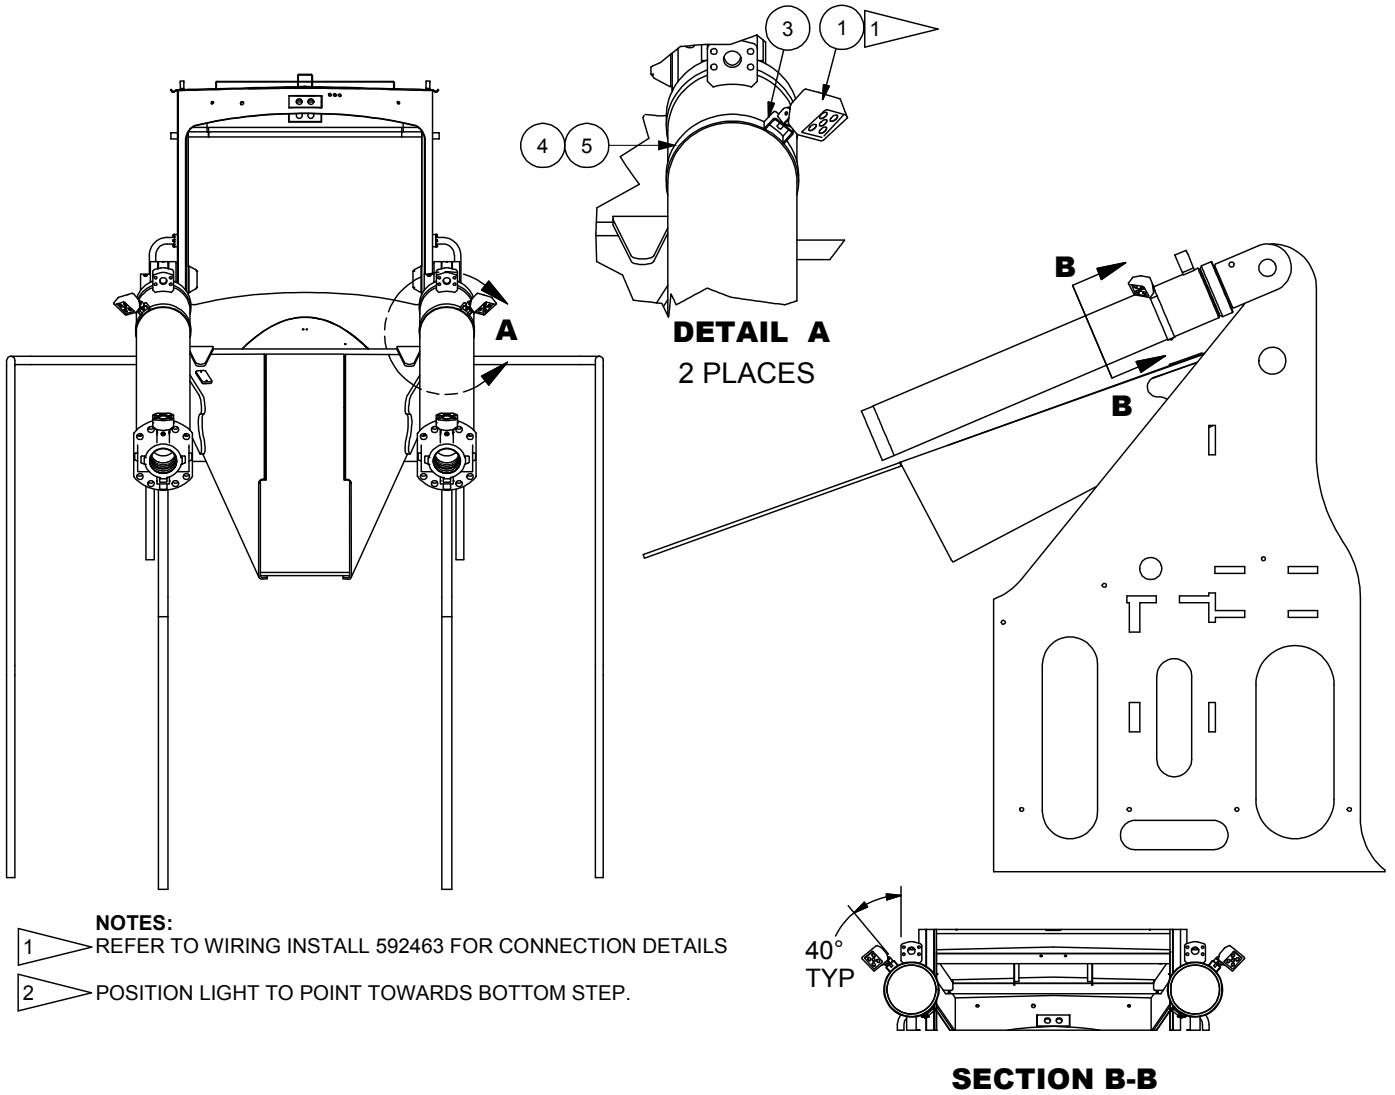

Lights Installation, Stairway

Item	Part No.	Qty	Description	Item	Part No.	Qty	Description
592006 Lights Installation, Stairway							
1	258338	2	. Floodlight, LED				
3	592675	2	. Clamp, Cylinder				
4	302402W	2	. Locknut				
5	Y09C-M1265	2	. Capscrew				