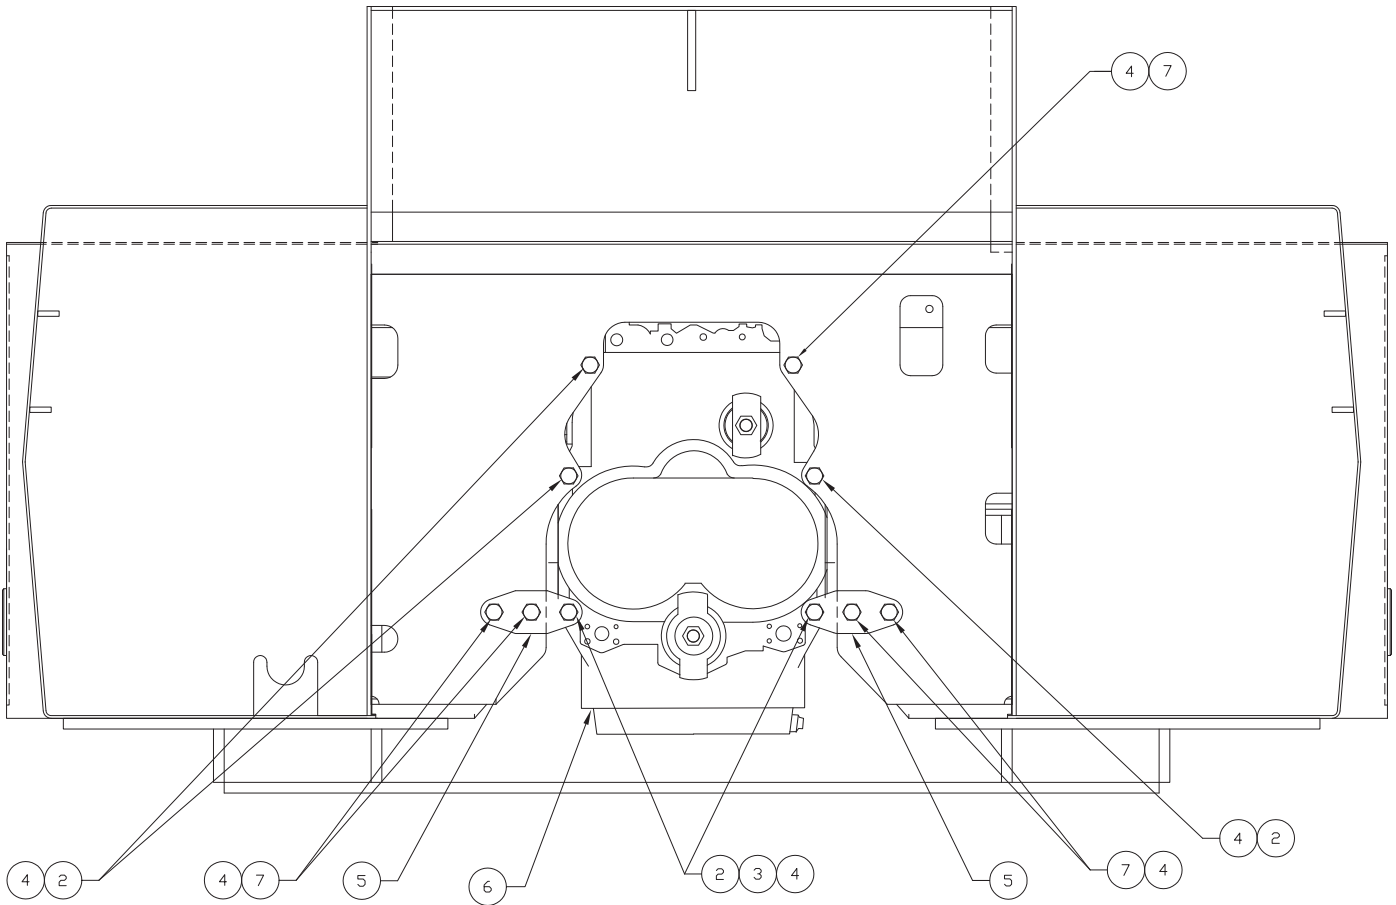

Transmission Installation

Item	Part No.	Qty	Description
591997 Transmission Installation			
2	221698W	5	. Capscrew
3	567420	2	. Plate,Spacer
4	232024	10	. Nut
5	567419	2	. Plate,Mounting

Item	Part No.	Qty	Description
6	*a 591989	1	. Transmission
7	R13801898	1	. Capscrew
*a See Separate Coverage			