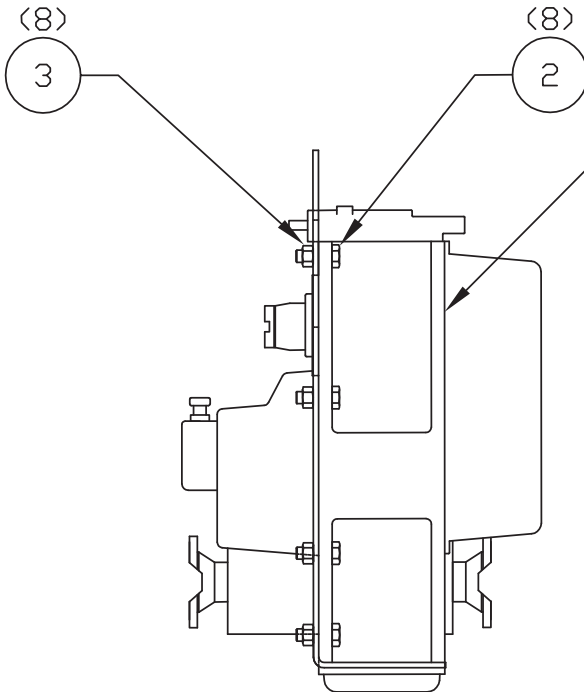

Transmission Installation

TRANS. MGT PL.

NOTE: SOME UNITS UTILIZE THE MOUNTING SURFACE ON THIS SIDE OF THE TRANSMISSION REF DRIVETRAIN / DRIVE LINE INSTL. DRAWINGS.

Item	Part No.	Qty	Description	Item	Part No.	Qty	Description
<b>591995 Transmission Installation</b>							
1	* 593911	1	. Transmission				
2	230400	8	. Capscrew				
3	224129	8	. Nut				