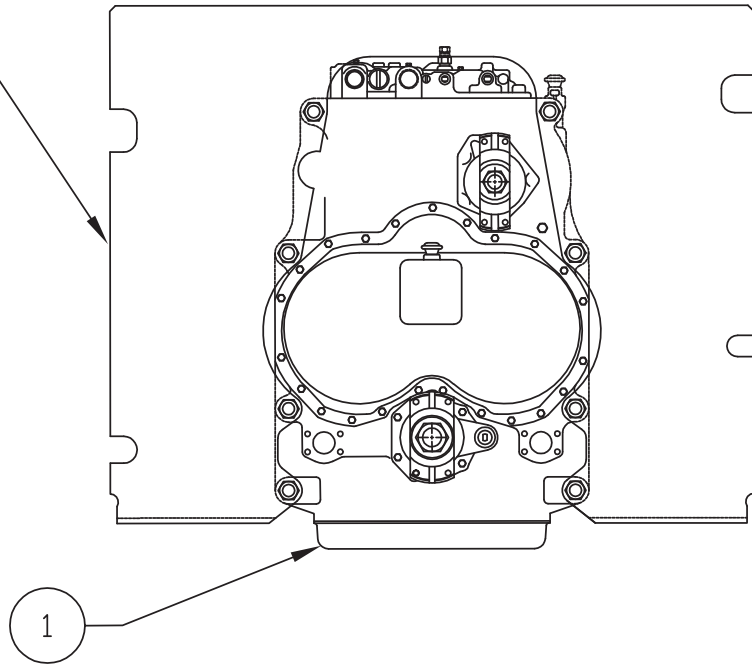

Transmission Installation

TRANS. MGT PL.

NOTE: SOME UNITS UTILIZE THE MOUNTING SURFACE ON THIS SIDE OF THE TRANSMISSION REF DRIVETRAIN / DRIVE LINE INSTL. DRAWINGS.

Item	Part No.	Qty	Description	Item	Part No.	Qty	Description
<b>591995 Transmission Installation</b>							
1	* 593911	1	. Transmission				
2	230400	8	. Capscrew				
3	224129	8	. Nut				