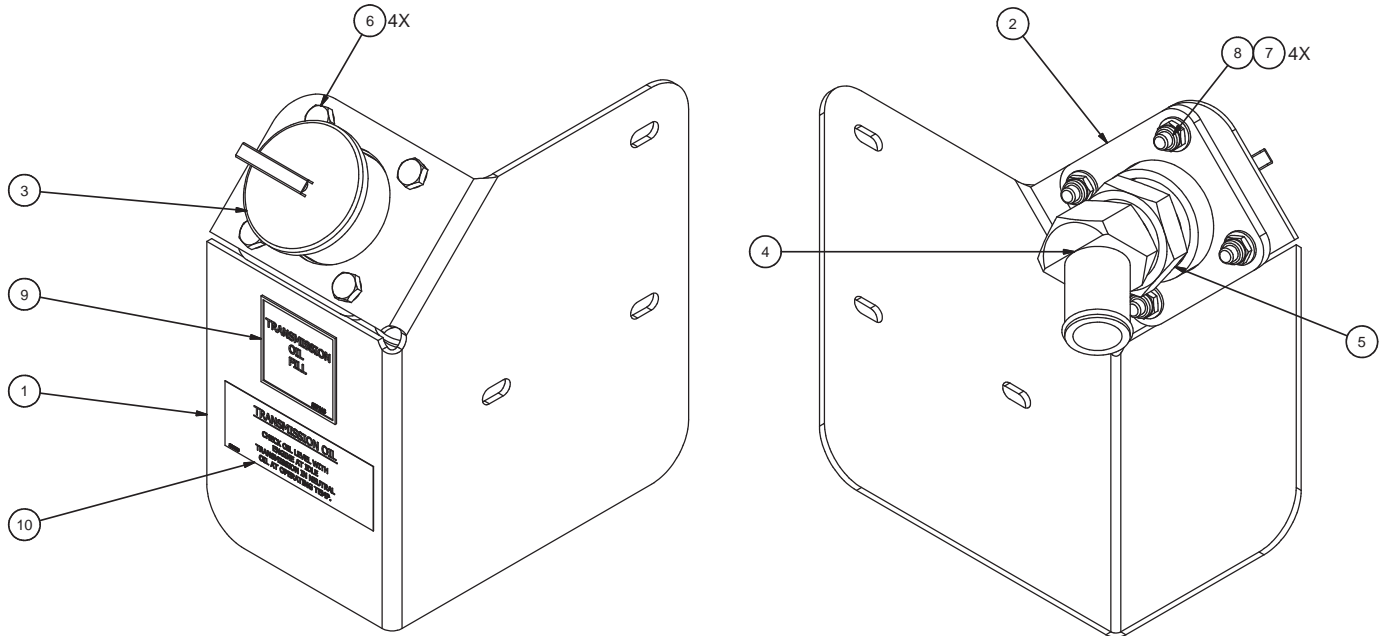

Oil Fill Assembly, LH

Item	Part No.	Qty	Description	Item	Part No.	Qty	Description
	<b>591941</b>		<b>Oil Fill Assembly, LH</b>				
1	591945	1	. Plate, Holder	6	R13809366	4	. Capscrew
2	591944	1	. Fill Cap Holder	7	296418W	4	. Hard Washer
3	208202	1	. Fuel Cap	8	302400W	4	. Locknut
4	591967	1	. Fitting	9	557118	1	. Decal, Transmission Oil Fill
5	209820	1	. Fitting	10	528880	1	. Decal, Transmission Oil Lev