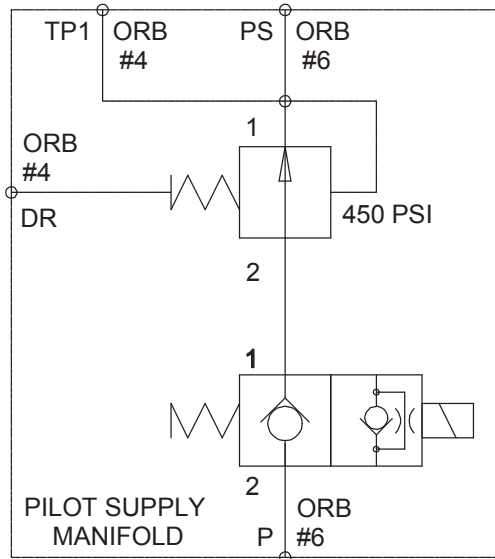

Manifold Assembly, Pilot

NOTES:

- 1 TORQUE TO 30-35 FT-LBS
- 2 TORQUE TO 19-21 FT-LBS

Item	Part No.	Qty	Description	Item	Part No.	Qty	Description
	591862		Manifold Assembly, Pilot				
1	591863	1	. Manifold, Pilot	3	589047	1	. Valve, Solenoid
2	591436	1	. Cartridge - Reducerucing				