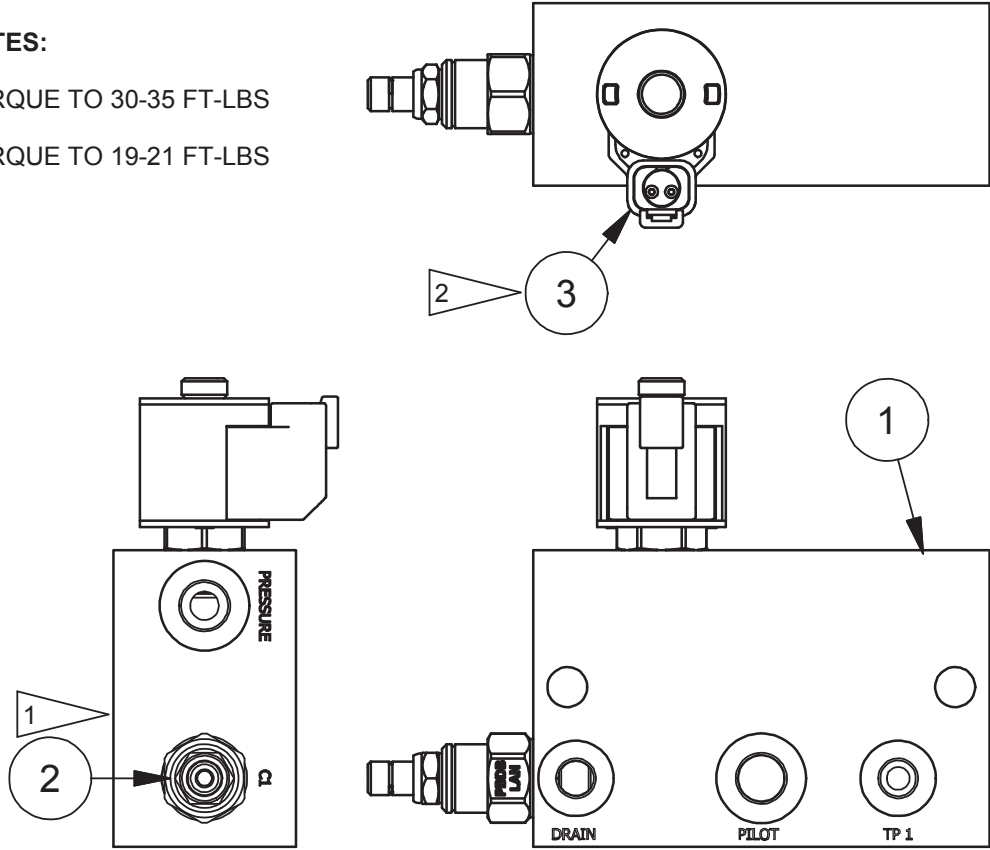

Manifold Assembly, Pilot

NOTES:

- 1 TORQUE TO 30-35 FT-LBS
- 2 TORQUE TO 19-21 FT-LBS

Item	Part No.	Qty	Description	Item	Part No.	Qty	Description
	591862		Manifold Assembly, Pilot				
1	591863	1	. Manifold, Pilot	3	589047	1	. Valve, Solenoid
2	591436	1	. Cartridge - Reducerucing				