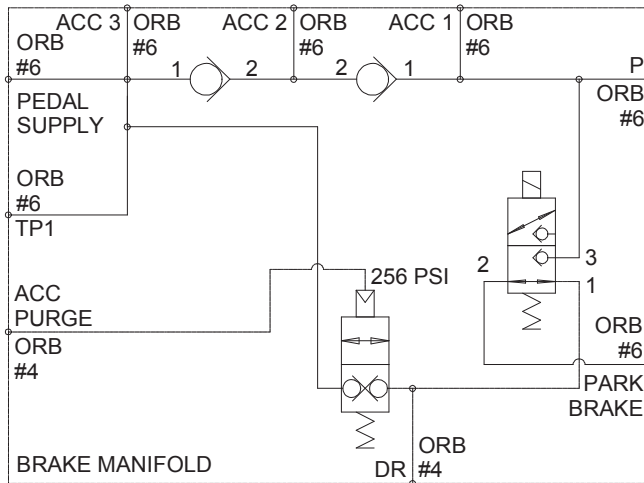

Manifold, Brake Assembly

- NOTES:**
- 1 TORQUE TO 30-35 FT-LBS
 - 2 TORQUE TO 19-21 FT-LBS

Item	Part No.	Qty	Description	Item	Part No.	Qty	Description
	591860		Manifold Assembly, Brake				
1	591861	1	. Manifold, Brake	4	244835	1	. Cartridge, Valve
2	590185	1	. Valve, Cartridge		242335	1	.. Seal Kit
	591261	1	.. Seal Kit	5	256262	1	. Valve
3	233943	1	. Cartridge, Valve		254539	1	.. Seal Kit
	242335	1	.. Seal Kit				