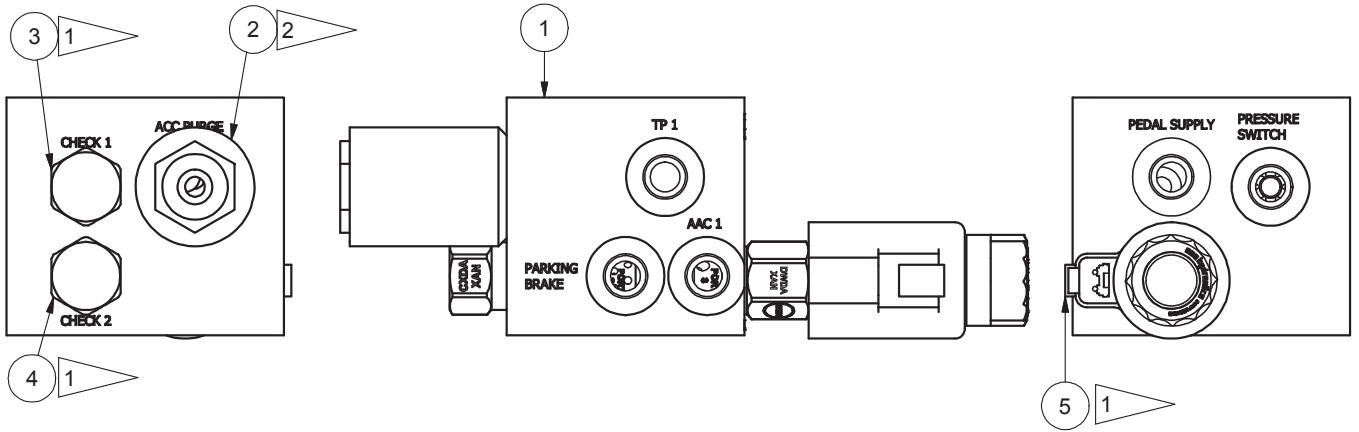

Manifold, Brake Assembly

- NOTES:**
- 1 TORQUE TO 30-35 FT-LBS
 - 2 TORQUE TO 19-21 FT-LBS

Item	Part No.	Qty	Description	Item	Part No.	Qty	Description
	591860		Manifold Assembly, Brake				
1	591861	1	. Manifold, Brake	4	244835	1	. Cartridge, Valve
2	590185	1	. Valve, Cartridge		242335	1	.. Seal Kit
	591261	1	.. Seal Kit	5	256262	1	. Valve
3	233943	1	. Cartridge, Valve		254539	1	.. Seal Kit
	242335	1	.. Seal Kit				