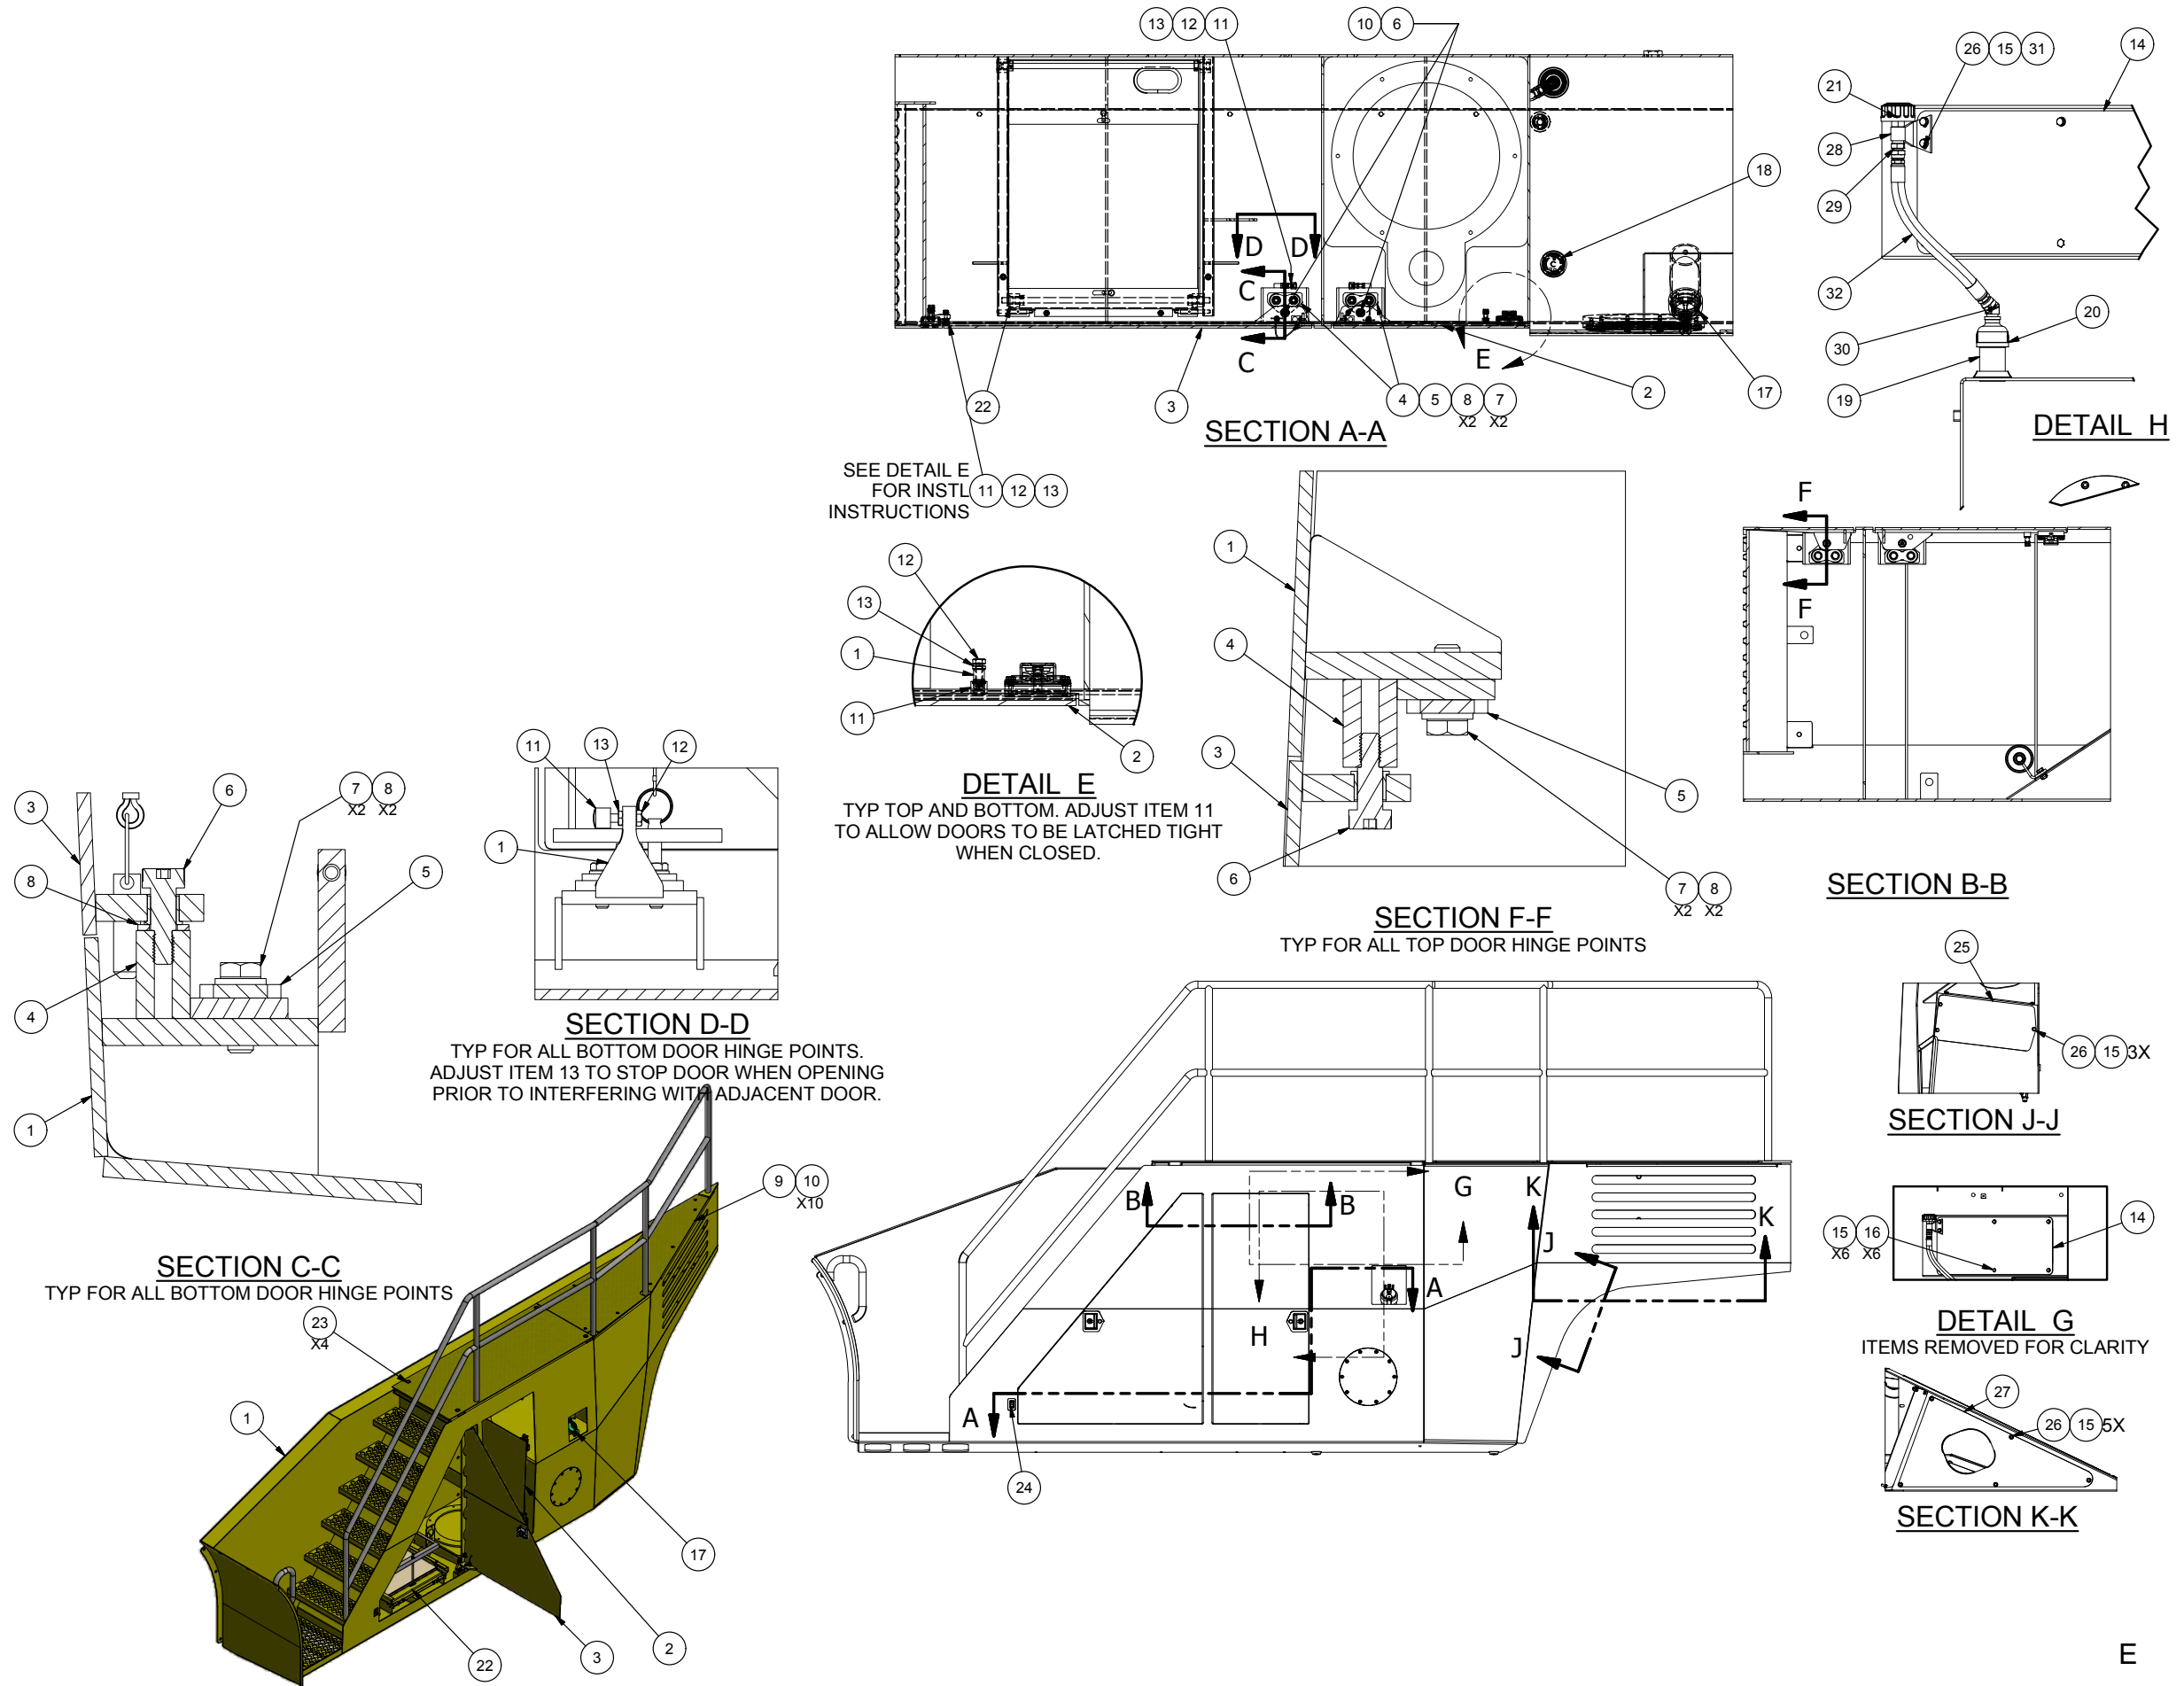

LH Service Bay Assembly

Item	Part No.	Qty	Description	Item	Part No.	Qty	Description
	591828		Service Bay Assembly, LH				
1	591823	1	. Service Bay Weldment, LH	18	591792	1	. Sending Unit, Fuel
2	* 592344	1	. Door Assembly	19	593922	1	. Weldment, Pipe Nipple W/Baffle
3	591764	1	. Door Weldment	20	592034	1	. Coupling, Reducer
4	590815	4	. Door Hinge Weldment	21	253085	1	. Breather
5	590826	4	. Plate, Washer	22	* 582937	1	. Battery Box Installation
6	591711	4	. Bolt, Shoulder	23	Y19C-M1625	4	. Capscrew
7	293646W	8	. Capscrew	24	906182	1	. Switch, Rocker
8	296422W	10	. Hard Washer	25	594118	1	. Cover Plate
9	591777	1	. Cover Weldment, Exhaust	26	293628W	9	. Capscrew
10	296027W	10	. Capscrew	27	594138	1	. Cover Plate
11	592532	5	. Bumper, Threaded	28	561316	1	. Bracket Weldment, Fuel Filter
12	251199	5	. Capscrew	29	209759	1	. Fitting
13	587034	5	. Jam Nut	30	R13804109	1	. Fitting
14	592055	1	. Cover Plate	31	302401W	1	. Locknut
15	296420W	16	. Hard Washer	32	594222	1	. Hose Assembly, Fuel
16	236805	6	. Capscrew				
17	587278	1	. Fill, Fuel Tank				

* See Separate Coverage

E