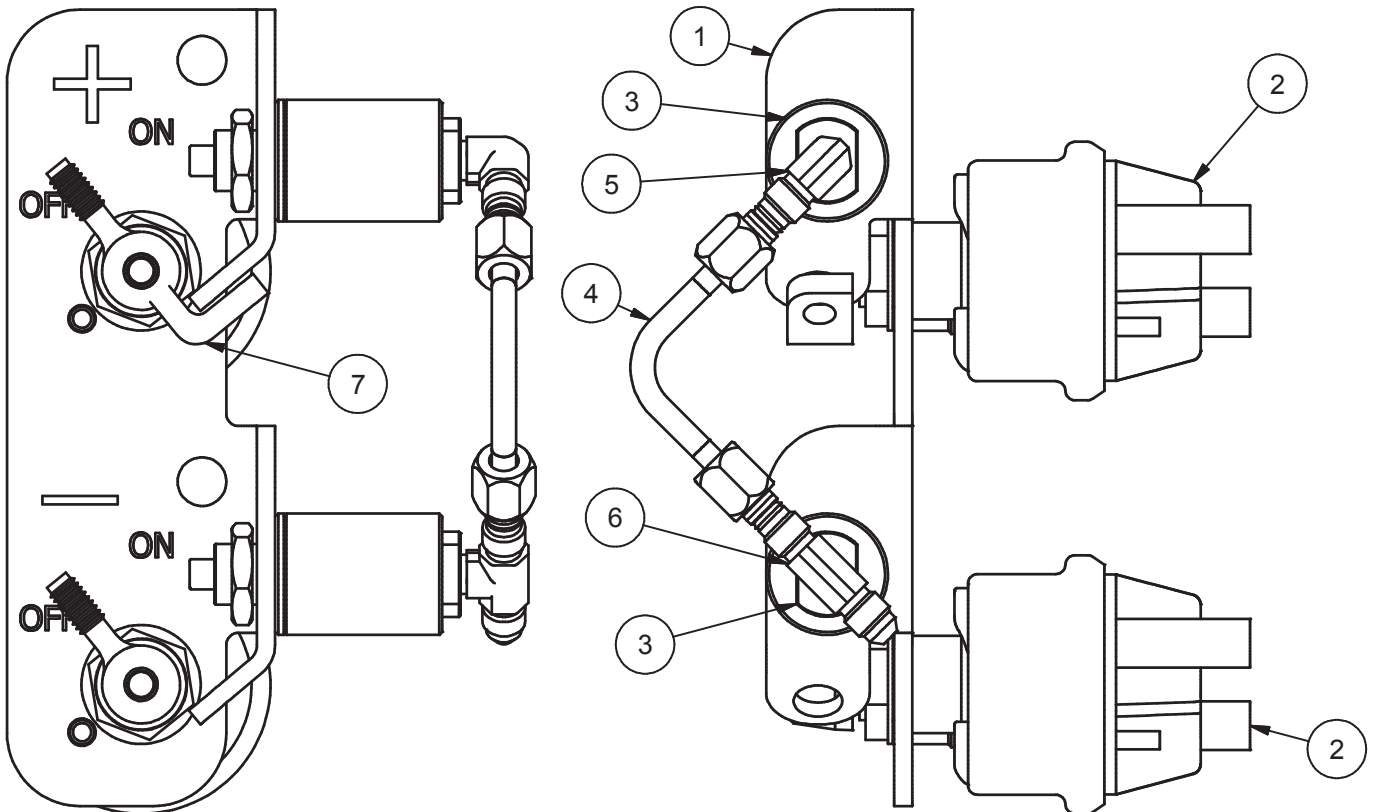

Kit, Battery Shut-Off

Item	Part No.	Qty	Description	Item	Part No.	Qty	Description
	591795		Kit, Battery Shut-Off				
1	591793	1	. Plate, Battery Shut-Off	5	209405	1	. Fitting
2	591794	2	. Switch, Battery Disconnect	6	R13805383	1	. Fitting
3	220326	2	. Cylinder, Air	7	245609	1	. Kit, Lockout
4	591839	1	. Tube Assembly				