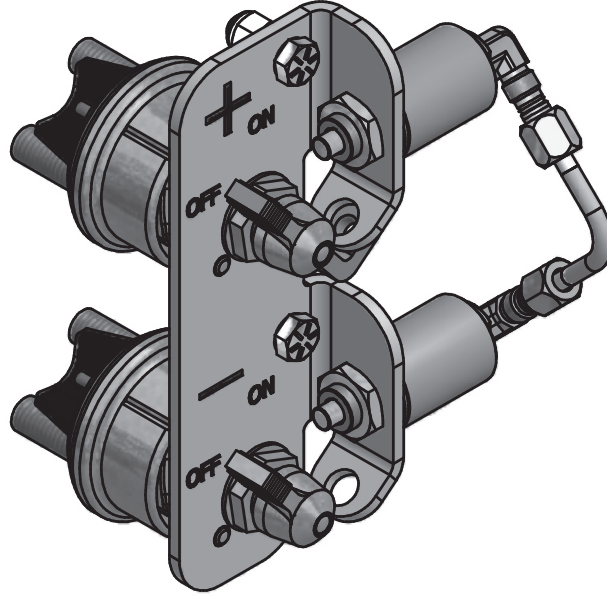

Kit, Battery Shut-Off

Item	Part No.	Qty	Description	Item	Part No.	Qty	Description
	591795		Kit, Battery Shut-Off				
1	591793	1	. Plate, Battery Shut-Off	5	209405	1	. Fitting
2	591794	2	. Switch, Battery Disconnect	6	R13805383	1	. Fitting
3	220326	2	. Cylinder, Air	7	245609	1	. Kit, Lockout
4	591839	1	. Tube Assembly				