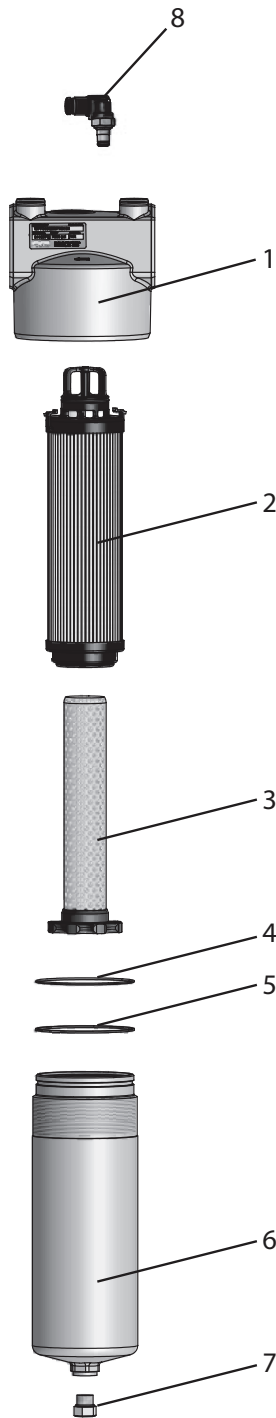

High Pressure Filter

Item	Part No.	Qty	Description	Item	Part No.	Qty	Description
	591676		Filter, Pressure				
1	592785	1	. Filter Head	7	588039	1	. Plug, Drain
2	*a 591677	1	. Element	8	588041	1	. Indicator, Electrical
3	592786	1	. Core				
4	*a 588047	1	. O-Ring, Bowl				
5	*a 588048	1	. O-Ring, Anti-Extrusion Ring				
6	592789	1	. Bowl				

*a Included in Service Kit 593518