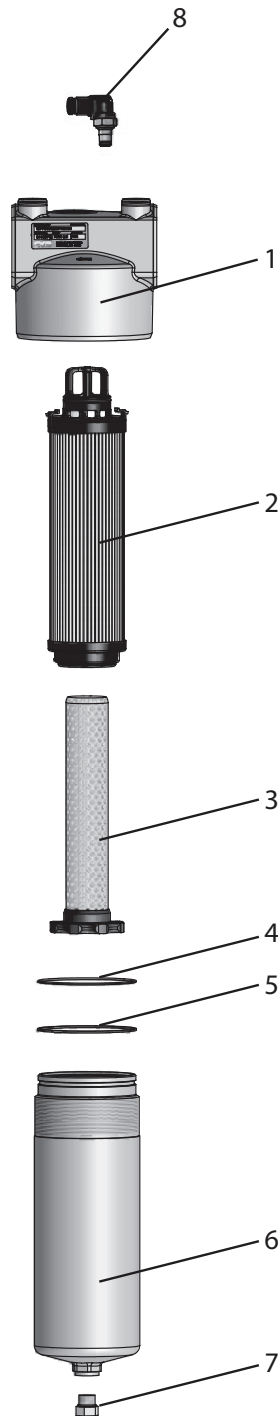

High Pressure Filter

Item	Part No.	Qty	Description	Item	Part No.	Qty	Description
	591675		Filter, Pressure				
1	593516	1	. Filter Head	7	588039	1	. Plug, Drain
2	*a 587384	1	. Element	8	588041	1	. Indicator, Electrical
3	588035	1	. Core				
4	*a 588036	1	. O-Ring, Bowl				
5	*a 588037	1	. O-Ring, Anti-Extrusion Ring				
6	588038	1	. Bowl				

*a Included in Service Kit 588192