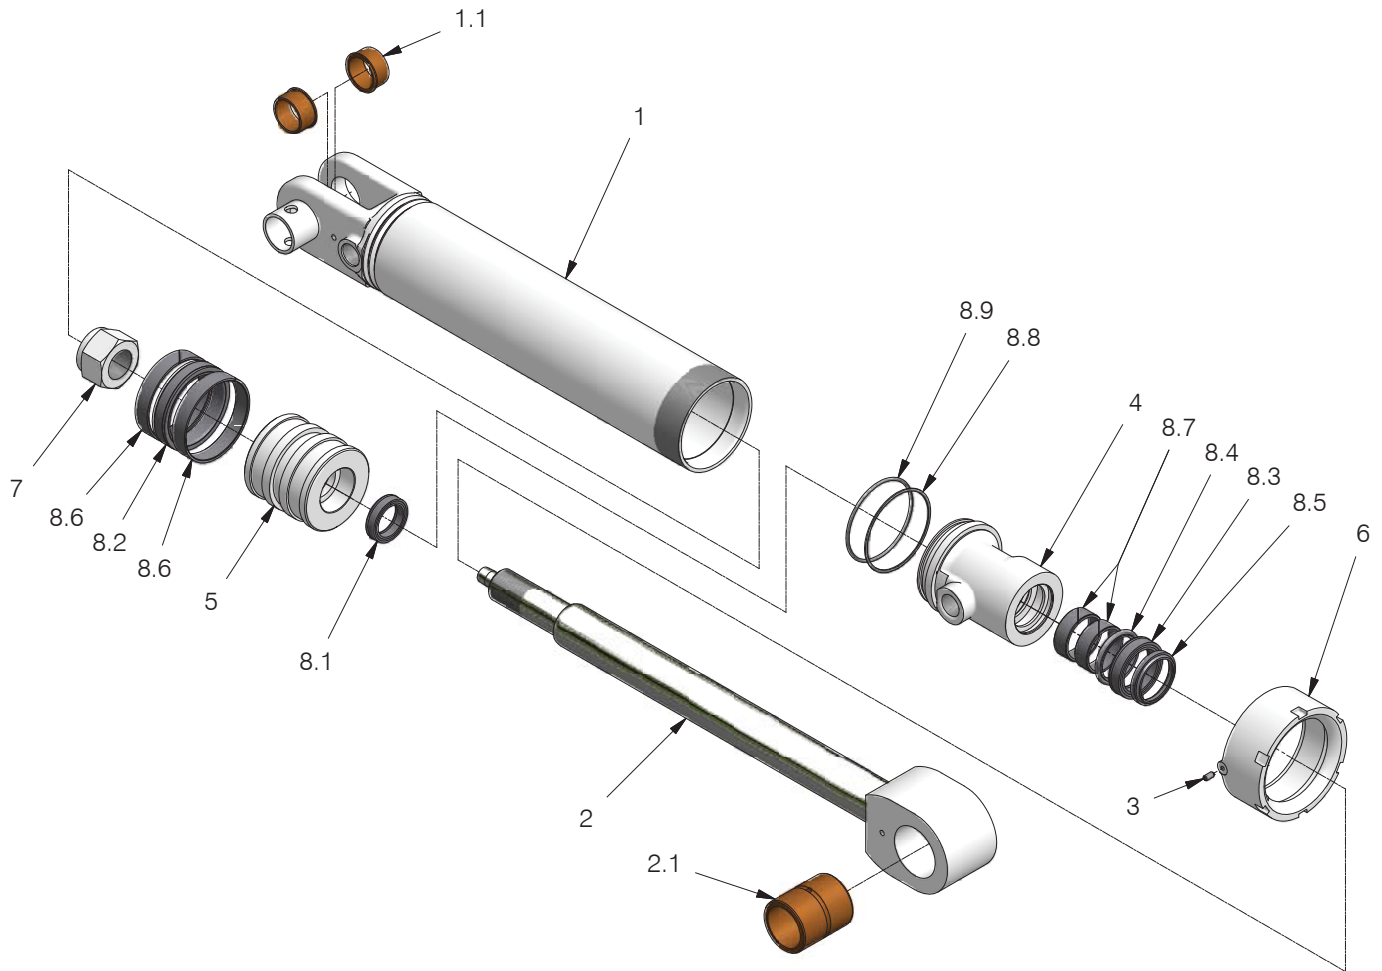

Cylinder Assembly, Steering

Item	Part No.	Qty	Description	Item	Part No.	Qty	Description
591523 Cylinder Assembly, Steering							
1	591524	1	. Barrel, Cylinder	8	592279	1	. Kit, Packing
1.1	505350	2	.. Bushing	8.1	203446	1	.. Seal
2	591526	1	. Stem	8.2	69770.0400	1	.. Seal, Piston
2.1	591731	1	.. Bushing	8.3	Y437152.129	1	.. Seal
3	00102572	1	. Set Screw	8.4	69768.0200	1	.. Seal, Buffer
4	591504	1	. Packing Gland	8.5	234593	1	.. Wiper Ring
5	592250	1	. Piston, Cylinder	8.6	70384.0400	2	.. Wear Ring, Piston
6	505632	8	. Nut, Packing	8.7	70385.0200	2	.. Wear Ring, Rod
7	*a 00274213	1	. Nut, Esna	8.8	206309	1	.. Backup Ring
				8.9	92482W	1	.. O-Ring

*a Torque to 1400 ft-lbs (1898 N-m)