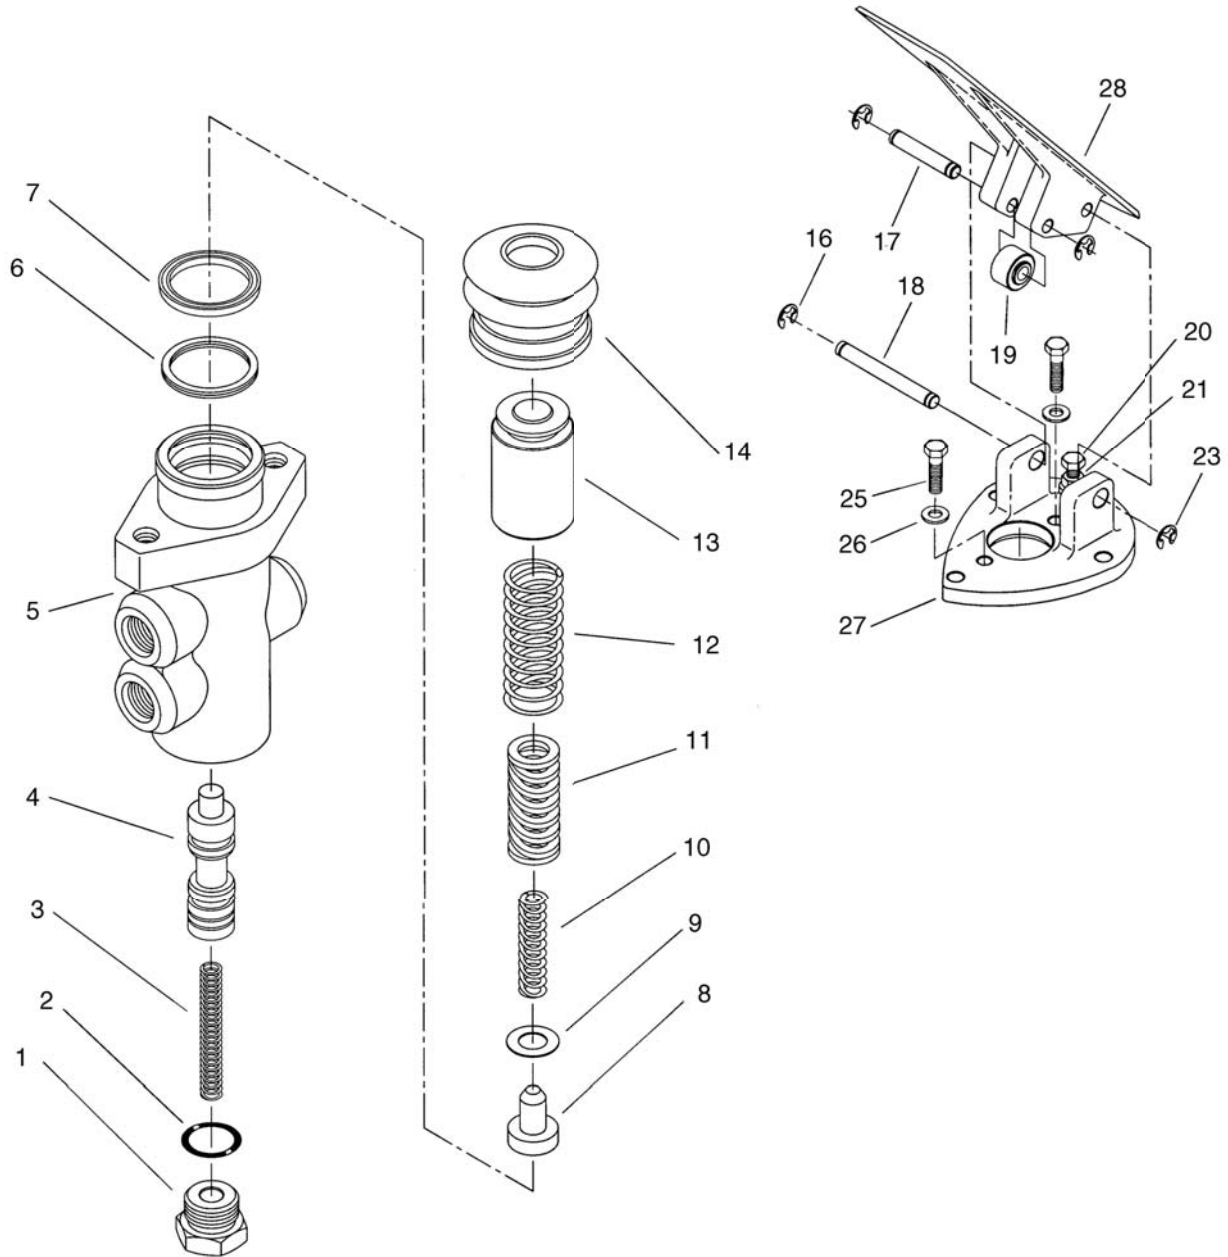

Brake Valve

Item	Part No.	Qty	Description	Item	Part No.	Qty	Description
	591507		Brake Valve				
	256643	1	. Valve Assembly	16	-----	3	. E-Ring
1	-----	1	.. End Plug	17	-----	1	. Pin
2	*	1	.. O-Ring	18	-----	1	. Pin
3	-----	1	.. Spring	19	-----	1	. Cam
4	-----	1	.. Spool	20	18497W	1	. Capscrew
5	-----	1	.. Housing	21	-----	1	. Nut
6	*	1	.. Seal	23	-----	1	. E-Ring
7	*	1	.. Cup	25	*	2	.. Capscrew
8	-----	1	.. Retainer Assembly	26	-----	2	. Washer
9	-----	A/R	.. Shim	27	-----	1	. Base
10	-----	1	.. Spring	28	246162	1	. Pedal
11	-----	1	.. Spring				
12	-----	1	.. Spring				
13	-----	1	.. Piston				
14	*	1	.. Piston				

* Included in Repair Kit, P/N 245266