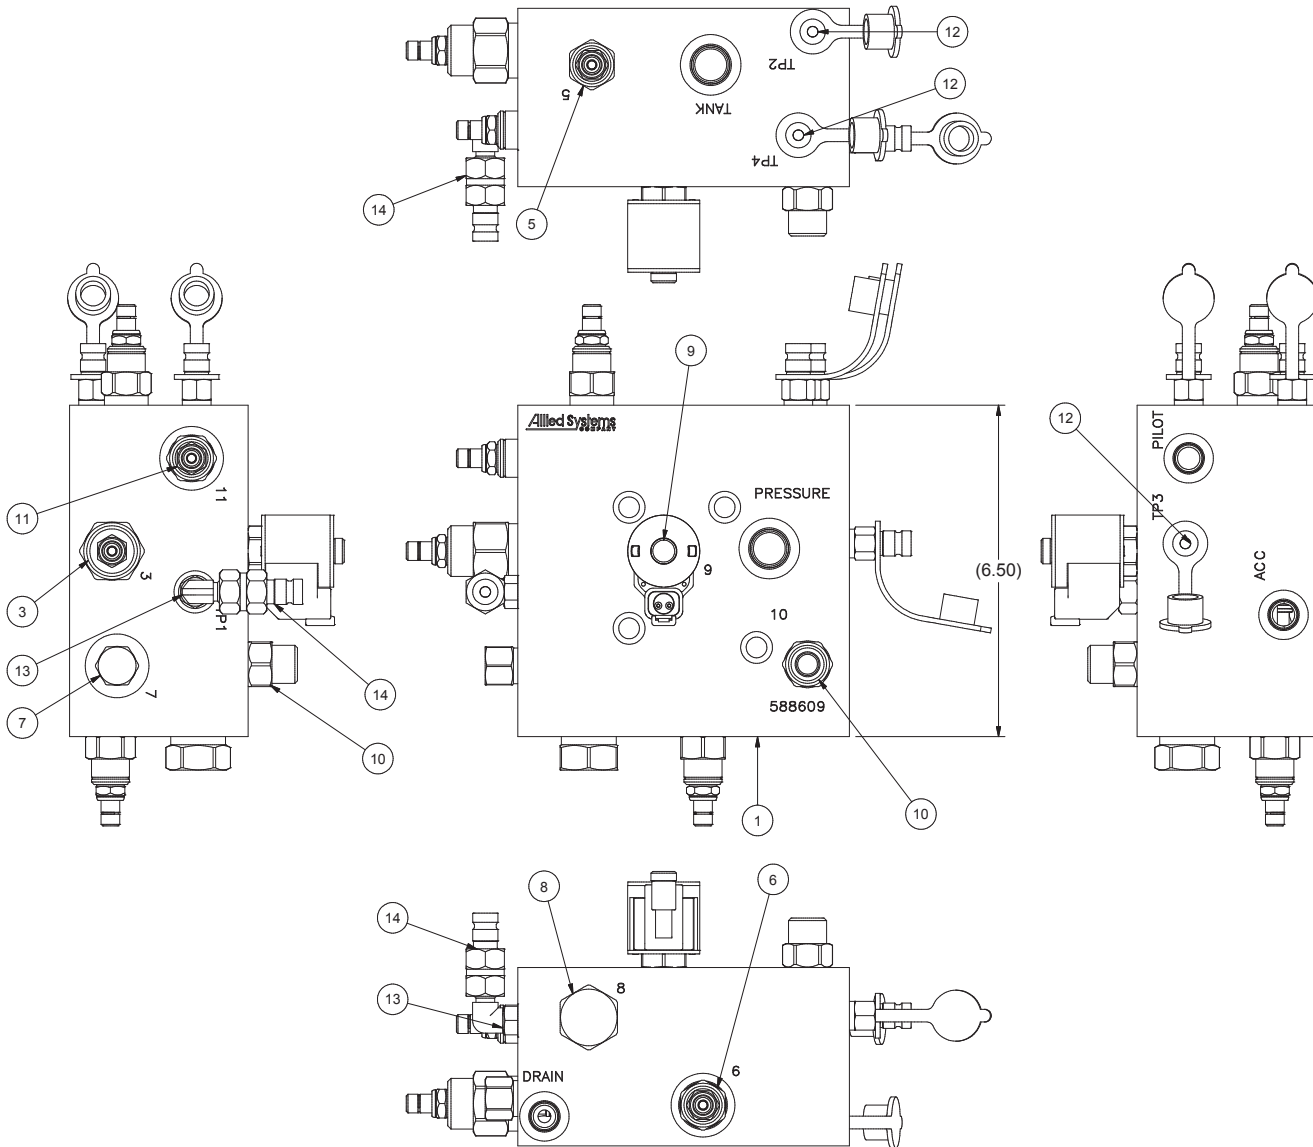

Manifold Assembly

Manifold Assembly

Manifold Assembly

Item	Part No.	Qty	Description	Item	Part No.	Qty	Description
	591425		Manifold Accum Charge				
3	591432	1	. Cartridge, Relief	9	589047	1	. Valve, Solenoid
5	591435	1	. Cartridge, Valve	10	589032	1	. Valve
	242335	1	.. Seal Kit		589043	1	.. Seal Kit
6	591434	1	. Cartridge - Accum/Unloading	11	591436	1	. Cartridge, Valve
	252566	1	.. Seal Kit		242101	1	.. Seal Kit
7	589046	1	. Element, Modulating	12	R14040	3	. Coupler, Male
	64850	1	.. Seal Kit	13	209486	1	. Fitting
8	243786	1	. Cartridge, Valve	14	R330325	1	. Coupler, Male
	251170	1	.. Seal Kit				