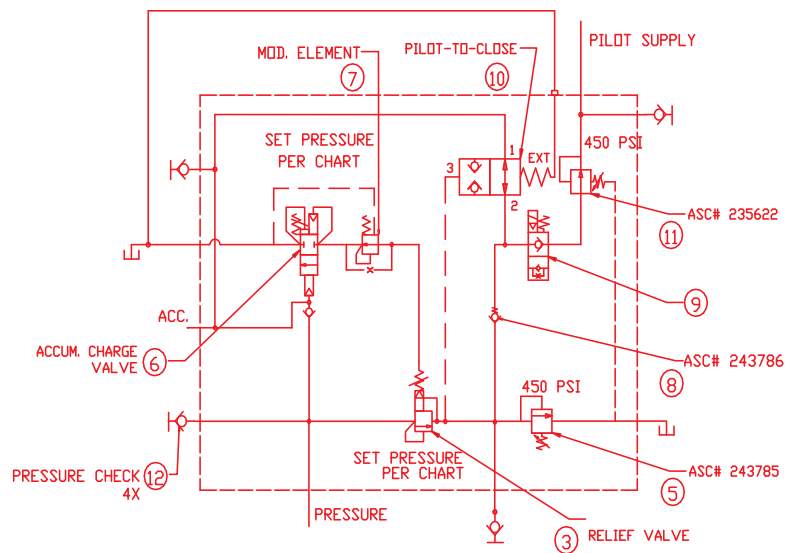

Manifold Assembly

Manifold Assembly

Manifold Assembly

Item	Part No.	Qty	Description	Item	Part No.	Qty	Description
	591425		Manifold Accum Charge				
3	591432	1	. Cartridge, Relief	9	589047	1	. Valve, Solenoid
5	591435	1	. Cartridge, Valve	10	589032	1	. Valve
	242335	1	.. Seal Kit		589043	1	.. Seal Kit
6	591434	1	. Cartridge - Accum/Unloading	11	591436	1	. Cartridge, Valve
	252566	1	.. Seal Kit		242101	1	.. Seal Kit
7	589046	1	. Element, Modulating	12	R14040	3	. Coupler, Male
	64850	1	.. Seal Kit	13	209486	1	. Fitting
8	243786	1	. Cartridge, Valve	14	R330325	1	. Coupler, Male
	251170	1	.. Seal Kit				