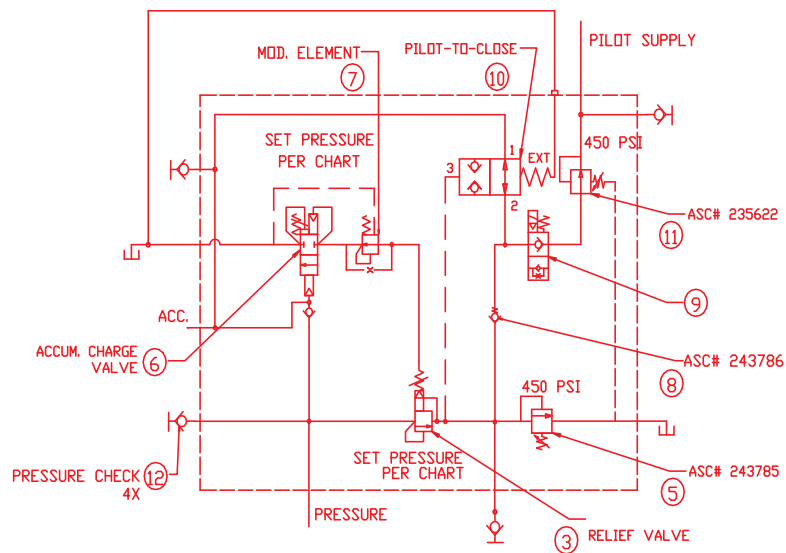

Manifold Assembly

Manifold Assembly

Manifold Assembly

Item	Part No.	Qty	Description	Item	Part No.	Qty	Description
	591424		Manifold Accum Charge				
3	591431	1	. Cartridge, Relief	9	589047	1	. Valve, Solenoid
5	591435	1	. Cartridge, Valve	10	589032	1	. Valve
	242335	1	.. Seal Kit		589043	1	.. Seal Kit
6	591433	1	. Cartridge - Accum/Unloading	11	591436	1	. Cartridge, Valve
	252566	1	.. Seal Kit		242101	1	.. Seal Kit
7	589046	1	. Element, Modulating	12	R14040	3	. Coupler, Male
	64850	1	.. Seal Kit	13	209486	1	. Fitting
8	243786	1	. Cartridge, Valve	14	R330325	1	. Coupler, Male
	251170	1	.. Seal Kit				