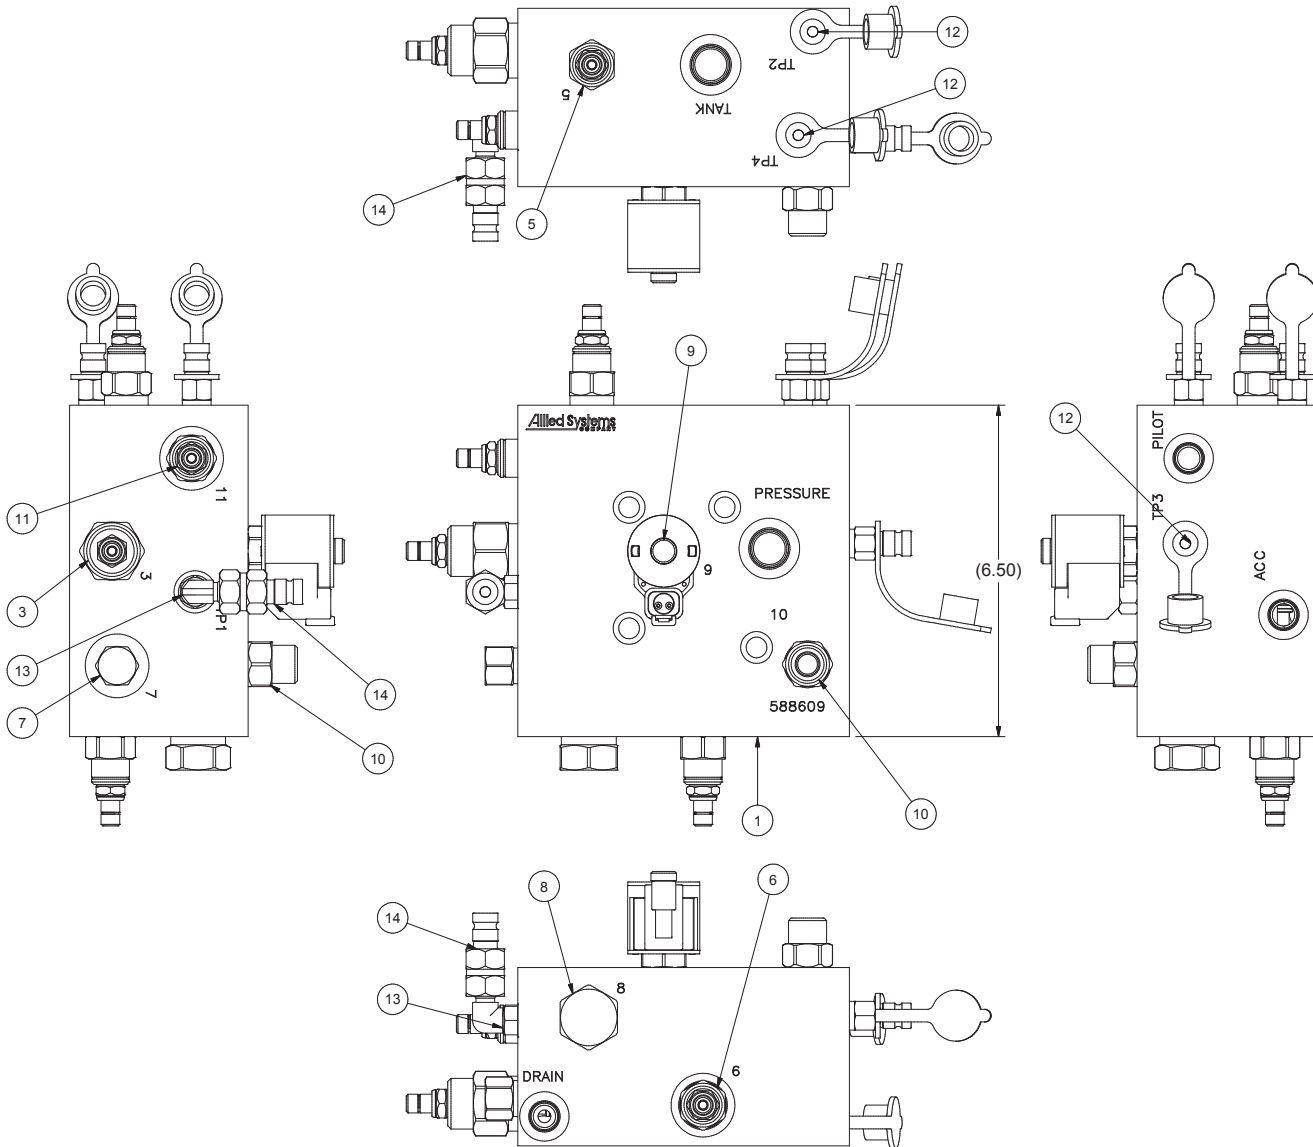

Manifold Assembly

Manifold Assembly

Manifold Assembly

Item	Part No.	Qty	Description	Item	Part No.	Qty	Description
	591424		Manifold Accum Charge				
3	591431	1	. Cartridge, Relief	9	589047	1	. Valve, Solenoid
5	591435	1	. Cartridge, Valve	10	589032	1	. Valve
	242335	1	.. Seal Kit		589043	1	.. Seal Kit
6	591433	1	. Cartridge - Accum/Unloading	11	591436	1	. Cartridge, Valve
	252566	1	.. Seal Kit		242101	1	.. Seal Kit
7	589046	1	. Element, Modulating	12	R14040	3	. Coupler, Male
	64850	1	.. Seal Kit	13	209486	1	. Fitting
8	243786	1	. Cartridge, Valve	14	R330325	1	. Coupler, Male
	251170	1	.. Seal Kit				