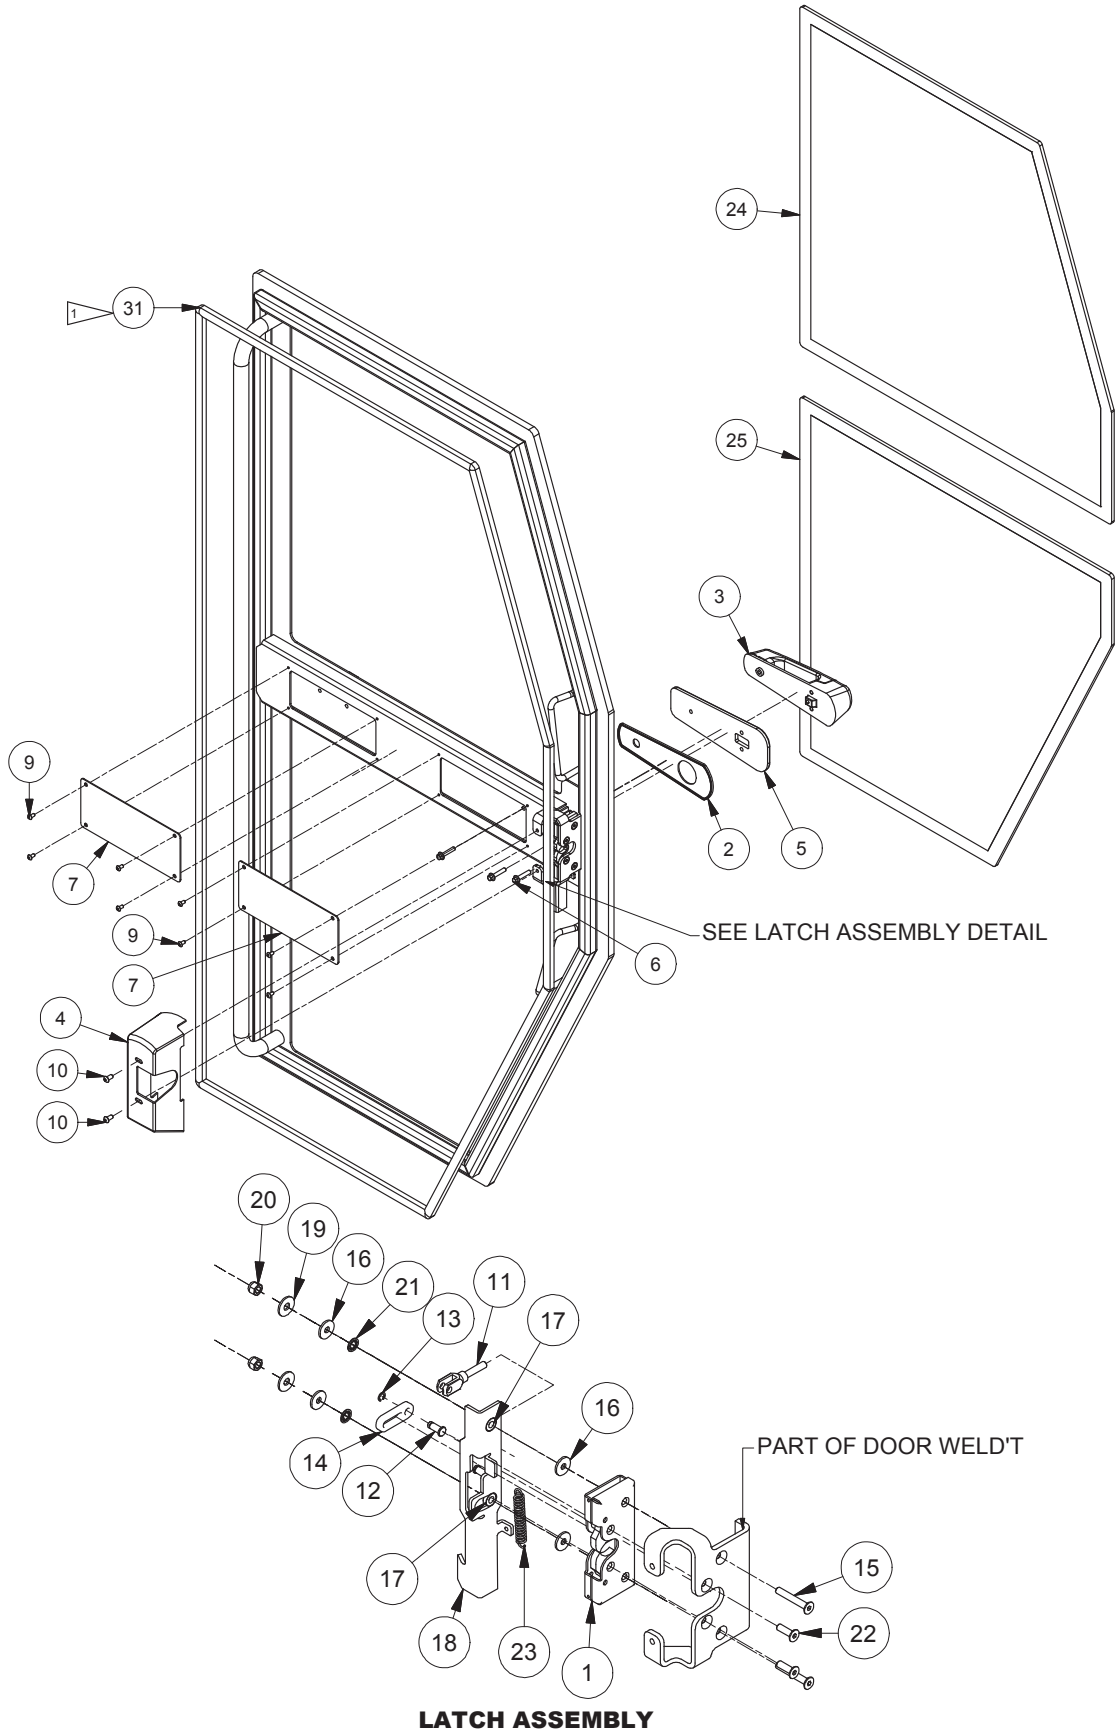

---

Door Assembly, LH

# Door Assembly, LH

## Door Assembly, LH

Item	Part No.	Qty	Description	Item	Part No.	Qty	Description
<b>591402 Door Assembly, LH</b>							
1	258891	1	. Latch Case Assembly	18	258889	1	. Lever, LH
2	258711	1	. Gasket	19	258899	2	. Washer
3	258685	1	. Handle, Pull	20	258898	2	. Locknut
	596376	1	. Key Set	21	258901	2	. Spring Washer
4	586570	1	. Cover ,LH Latch	22	258893	2	. Screw
5	586550	1	. Plate, Spacer	23	258904	1	. Spring, Return
6	258864	3	. Screw	24	586617	1	. Glass, Door
7	586551	2	. Plate, Cover	25	586618	1	. Glass, Door
8	586529	1	. Door Weldment, LH	26	590053	1	. Striker Weldment
9	249395	8	. Capscrew	27	R13811014	2	. Capscrew
10	18717W	2	. Capscrew	28	R13802914	2	. Hard Washer
11	258892	1	. Yoke, Linkage	29	588937	1	. Spacer, Striker
12	258905	1	. Pin, Fastener	30	588938	1	. Spacer, Striker
13	258897	1	. Ring, Retainer	31	595993	195"	. Seal, Door
14	258896	1	. Link	32	596083-66	1	. Seal, Door
15	258894	2	. Screw				
16	258902	4	. Washer				
17	258903	2	. Spacer, Latch				