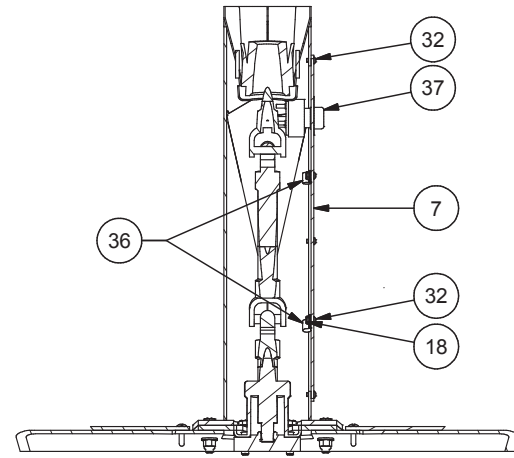

## Platform Assembly - Seat

Item	Part No.	Qty	Description	Item	Part No.	Qty	Description
	<b>591370</b>		<b>Platform Assembly - Seat</b>				
1	* 591369	1	. Seat Assembly	21	592773	1	. Check Valve
2	586704	1	. Platform Weldment	22	15156W	7	. Washer
3	586724	3	. Plate,Cover	23	221767W	20	. Hard Washer
4	244506	1	. Steering Wheel	24	15154W	3	. Washer
5	* 586716	1	. Steering Column	25	Y17C-0624	8	. Capscrew
6	588902	1	. Steering Column	26	221499W	4	. Capscrew
7	587189	1	. Cover Plate	27	Y17C-0616	3	. Capscrew
8	* 586692	1	. Driveline Assembly	28	162572W	4	. Capscrew
9	195-0142	1	. Column, Steering	29	R13810989	3	. Capscrew
10	* 236055	1	. Steering Unit	31	Y25G-0408	12	. Capscrew
11	587192	1	. Cover Plate	32	249395	9	. Capscrew
12	577272	1	. Plate,Pedal Mount	33	R13811191	8	. Locknut
13	* 590704	1	. Valve, Brake	34	234651	1	. Button, Horn
14	586722	1	. Plate, Mounting	35	232182	1	. Knob, Spinner
15	* 595446	1	. Pedal Assembly, Elec Throttle	36	R13803026	2	. Clip
16	208264	3	. Grommet	37	207155	1	. Switch, Ignition W/Keys
17	258503	14	. Capscrew	38	546943	1	. Decal
18	R13809543	2	. Locknut	39	591148	1	. Plate, Base Adapt
19	231441	3	. Fitting				
20	R833251	1	. Fitting				
							* See Separate Coverage