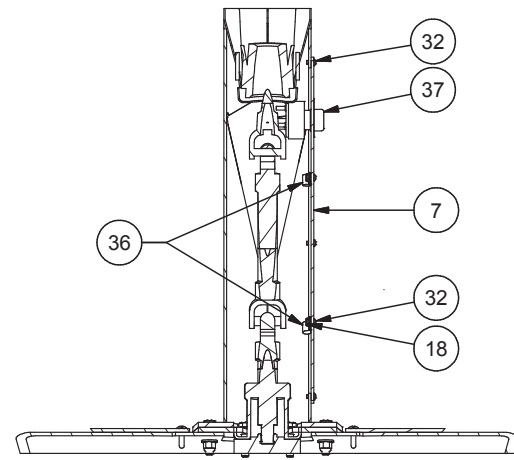

## Platform Assembly - Seat

Item	Part No.	Qty	Description	Item	Part No.	Qty	Description
	<b>591365</b>		<b>Platform Assembly - Seat</b>				
1	* 589215	1	. Seat Assembly	21	234393	1	. Check Valve
2	586704	1	. Platform Weldment	22	15156W	10	. Washer
3	586724	3	. Plate,Cover	23	221767W	20	. Hard Washer
4	244506	1	. Steering Wheel	24	15154W	3	. Washer
5	* 586716	1	. Steering Column	25	Y17C-0624	8	. Capscrew
6	588902	1	. Steering Column	26	221499W	4	. Capscrew
7	587189	1	. Cover Plate	27	Y17C-0616	6	. Capscrew
8	* 586692	1	. Driveline Assembly	28	162572W	4	. Capscrew
9	195-0142	1	. Column, Steering	29	R13810989	3	. Capscrew
10	* 234081	1	. Steering Unit	31	Y25G-0408	12	. Capscrew
11	587192	1	. Cover Plate	32	249395	9	. Capscrew
12	577272	1	. Plate,Pedal Mount	33	R13811191	8	. Locknut
13	* 592201	2	. Valve, Brake	34	234651	1	. Button, Horn
14	592115	1	. Plate, Mounting	35	232182	1	. Knob, Spinner
15	* 252418	1	. Pedal Assembly, Elec Throttle	36	R13803026	2	. Clip
16	208264	3	. Grommet	37	207155	1	. Switch, Ignition W/Keys
17	258503	14	. Capscrew	38	546943	1	. Decal
18	R13809543	2	. Locknut	39	591148	1	. Plate, Base Adapt
19	209805	3	. Fitting				
20	209486	1	. Fitting				
							* See Separate Coverage