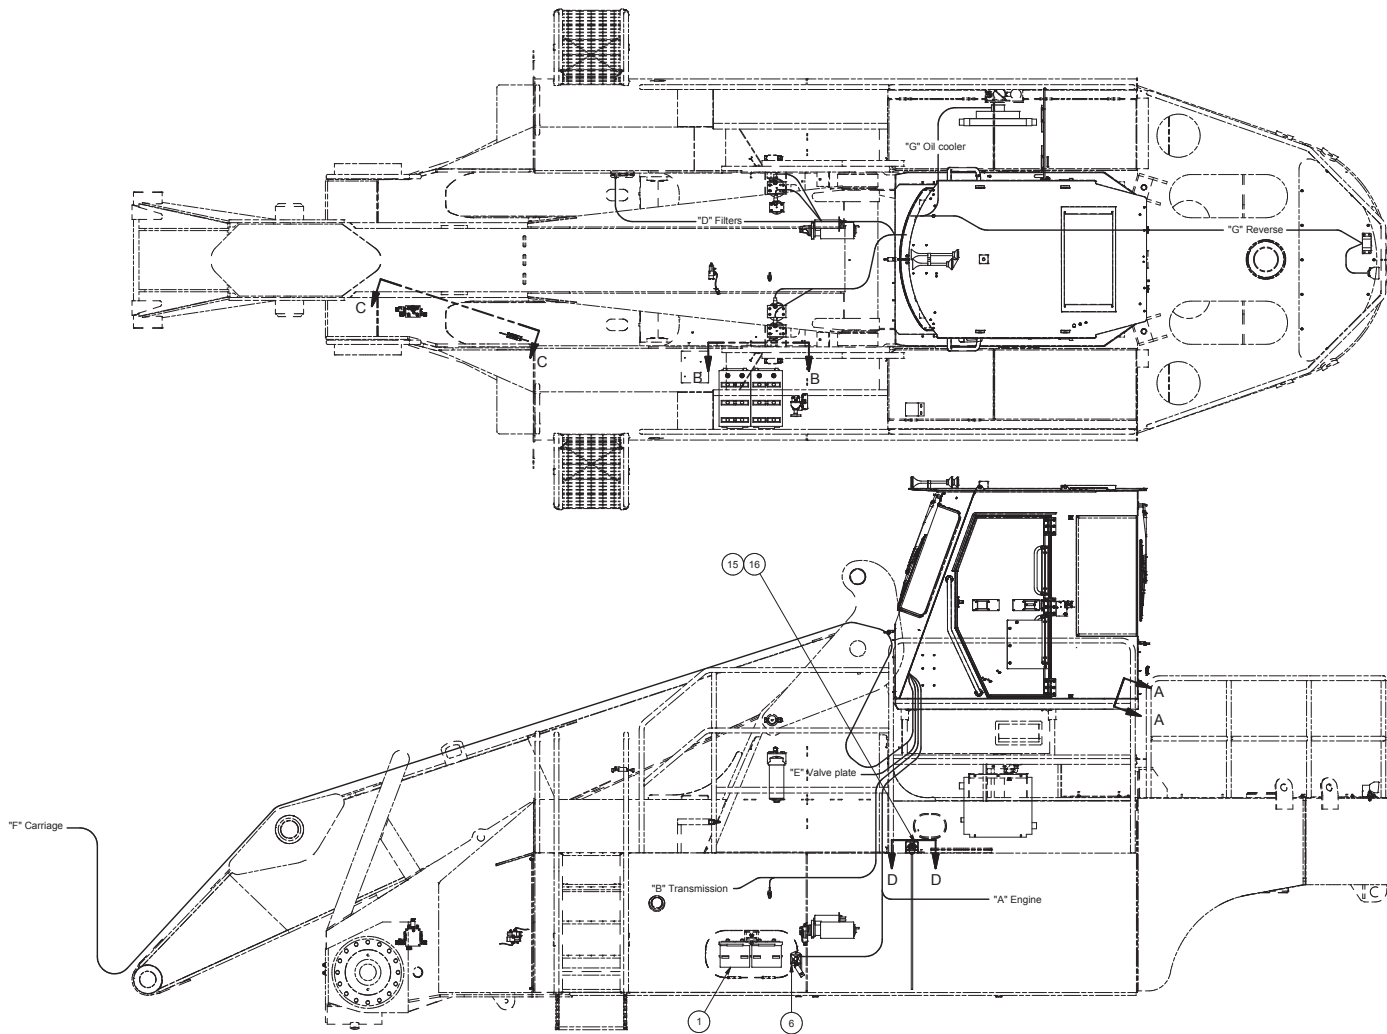

Wiring, Chassis

Wiring, Chassis

Item	Part No.	Qty	Description	Item	Part No.	Qty	Description
	591361		Wiring, Chassis				
1	200220	2	. Battery	10	592014	1	. Wire Harness "D", Filters
2	588779	1	. Harness, Battery	11	592015	1	. Wire Harness "E", Va Plate
3	N/A	0	. Battery Lockout	12	592016	1	. Wire Harness "F", Lights
5	223872	25	. Cable Tie	13	596675	1	. Wire Harness "G", Chassis
6	* 591795	1	. Switch, Battery Disconnect	14	592018	1	. Wire Harness "H", Brakes
7	592011	1	. Wire Harness "A", Engine	15	230729	1	. Sending Unit, Fuel
8	592012	1	. Wire Harness "B", Transmission	16	560516	1	. Bracket
9	591914	1	. Wire Harness "C", Ether Start	17	586581	1	. Wire Harness, ECM

* See Separate Coverage
N/A Not Applicable

Wiring, Chassis