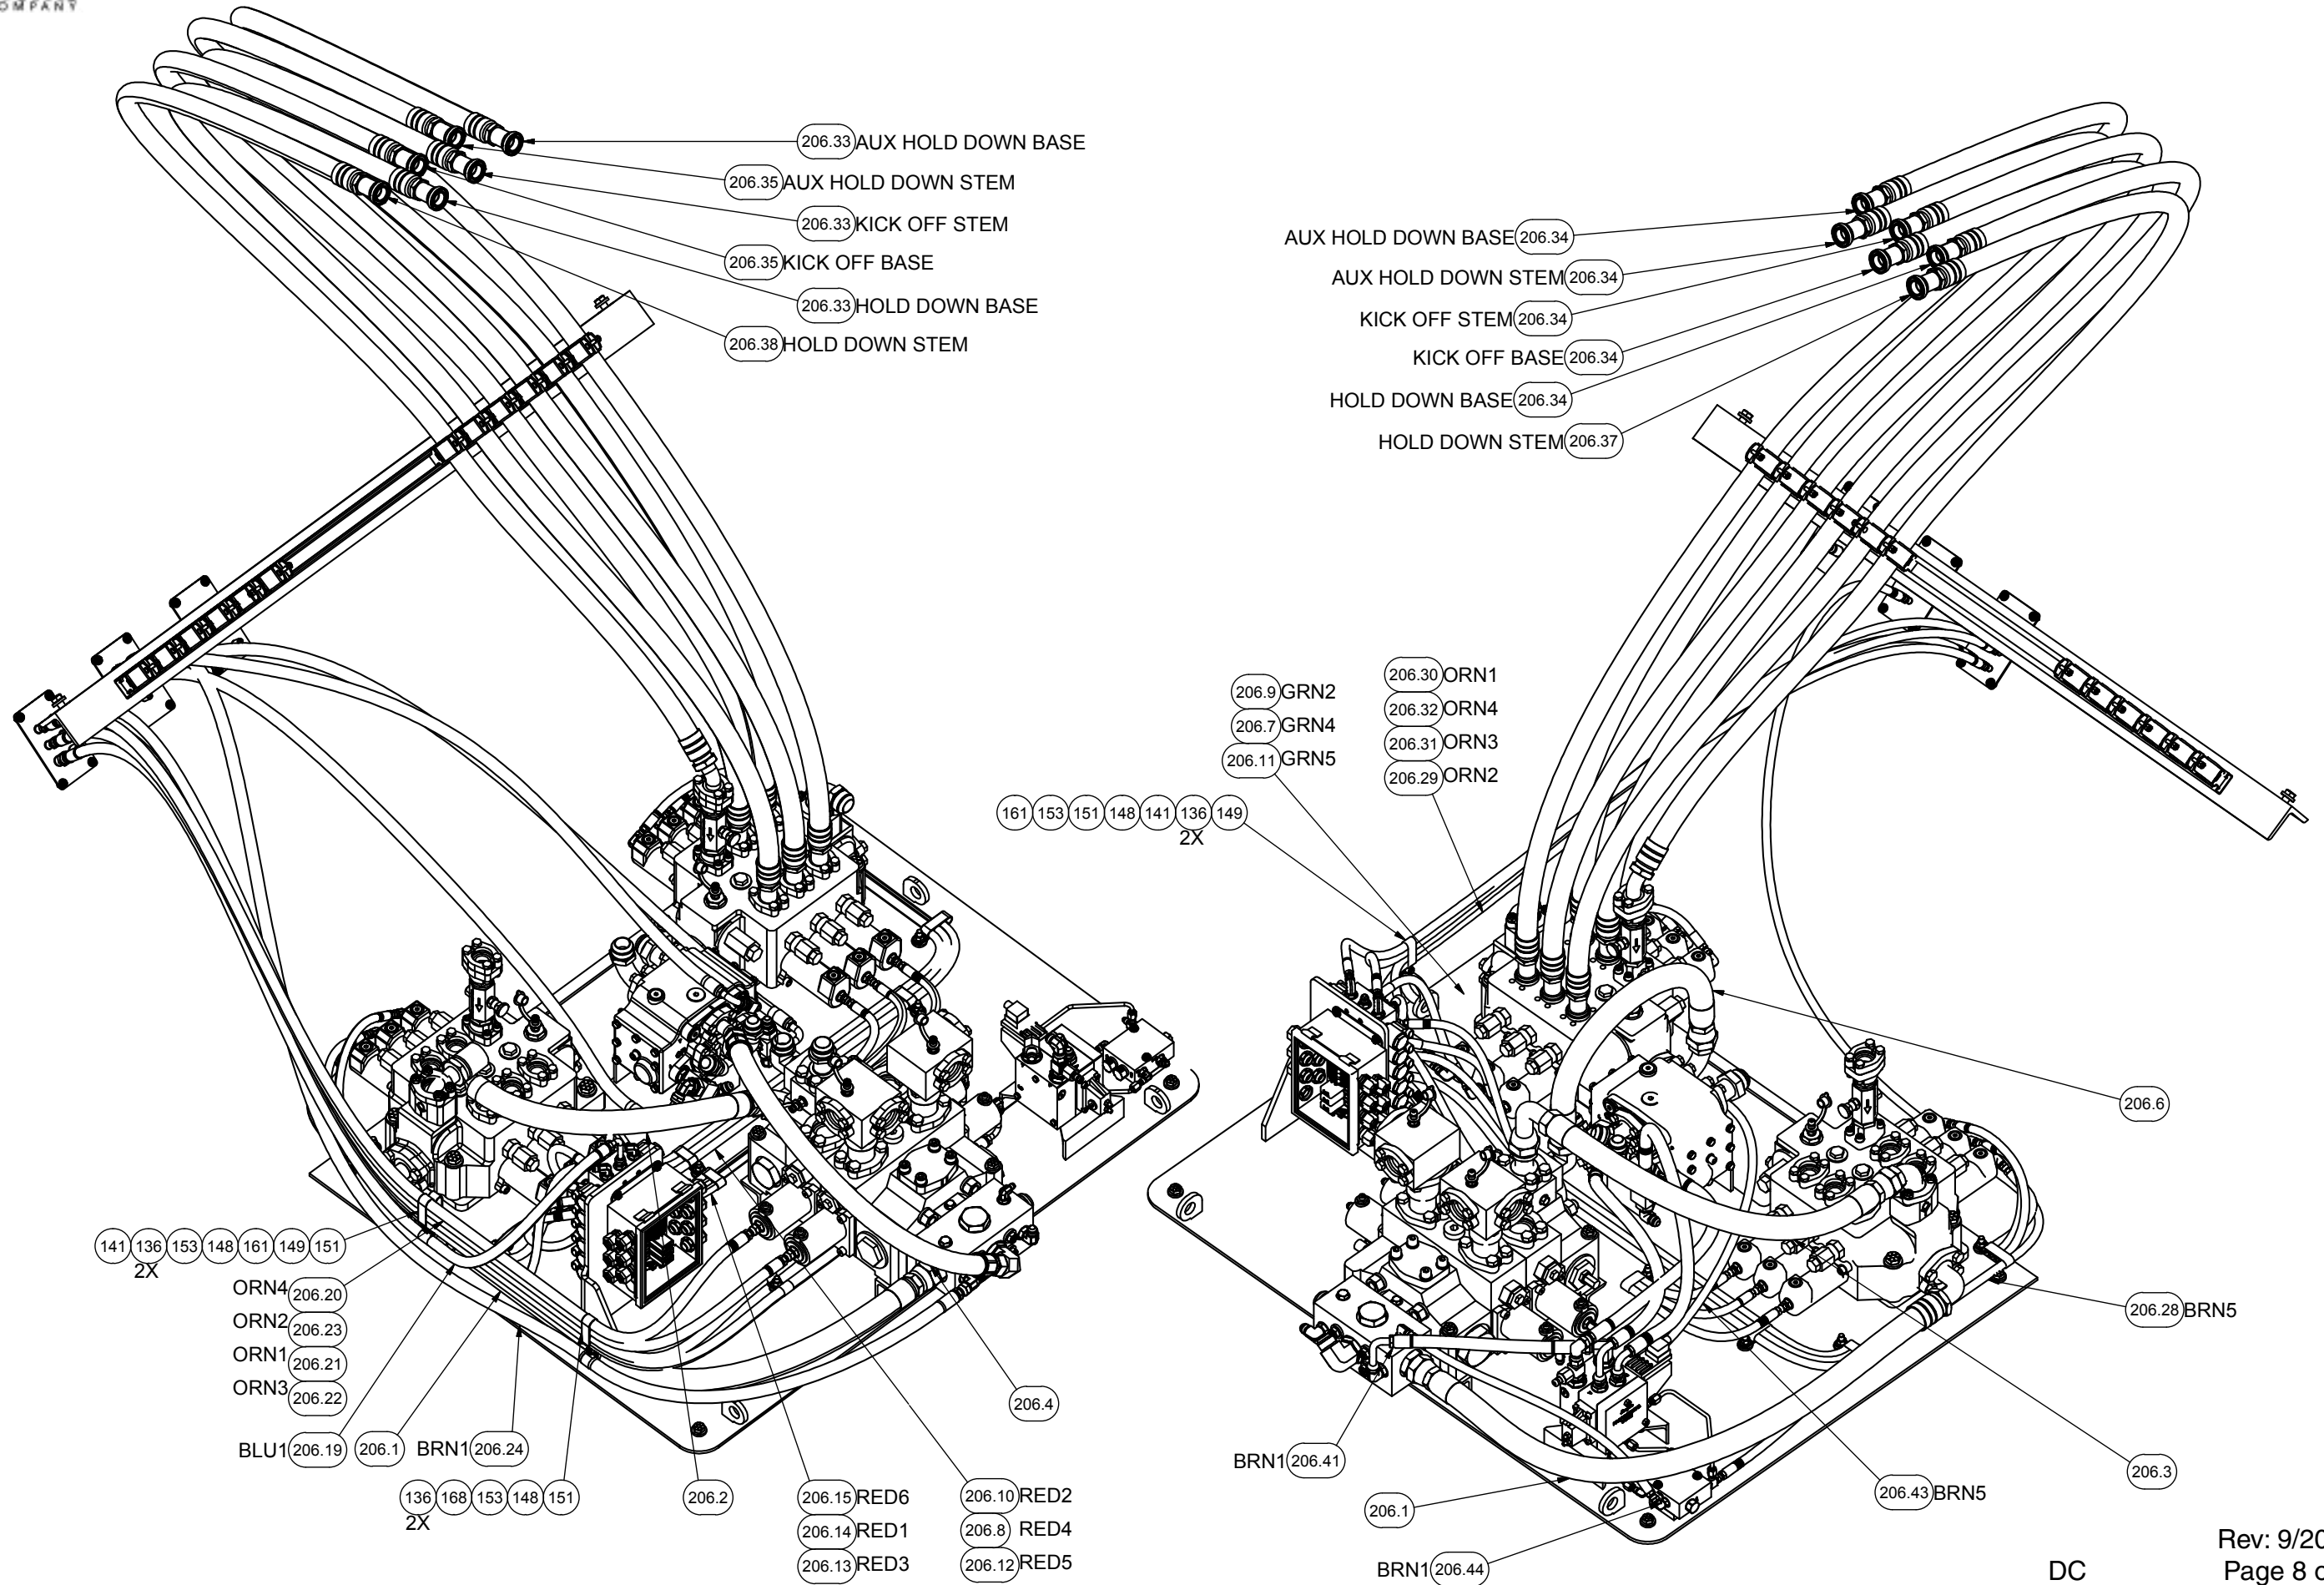

LH IMPLEMENT - FRONT

LH IMPLEMENT - REAR

DC