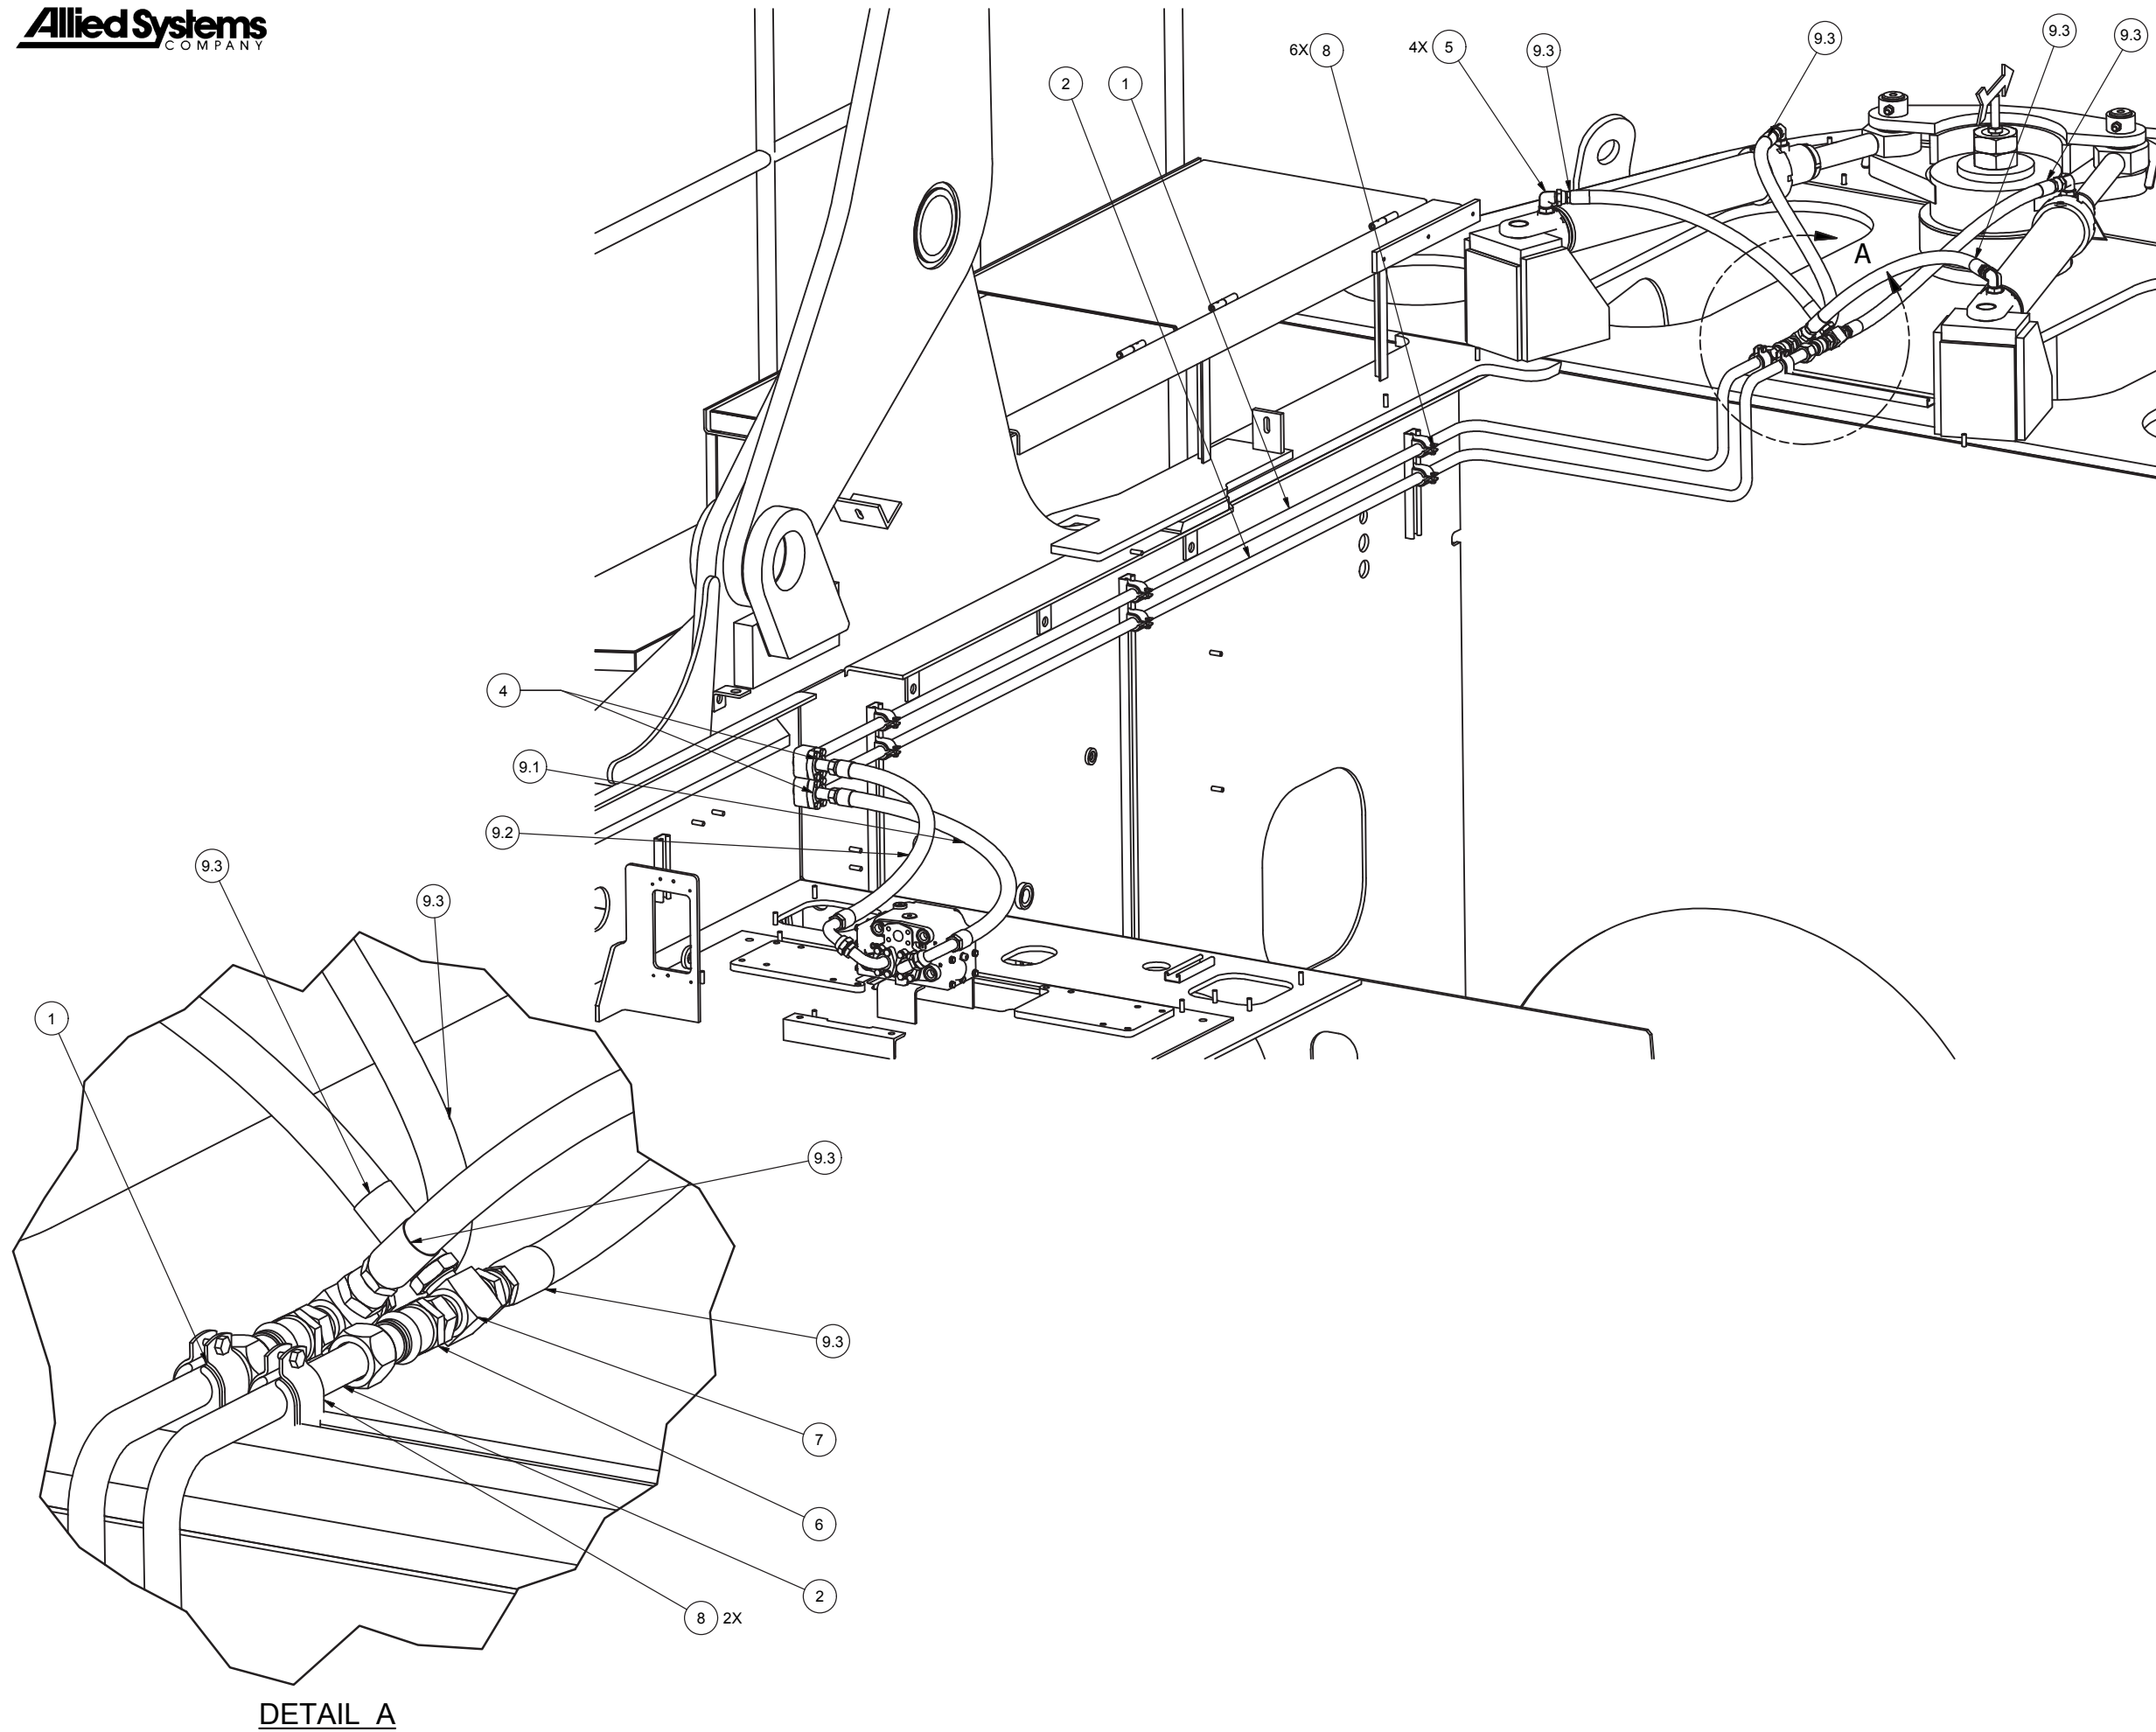

Hydraulic System - Steering

Item	Part No.	Qty	Description	Item	Part No.	Qty	Description
	591347		Hydraulic System-Steering				
1	586352	1	. Tube	7	209087	2	. Fitting
2	586353	1	. Tube	8	231250	8	. Clamp
4	11759	2	. Kit, Split Flange	9	592694	1	. Kit, Hose
	203443	1	.. O-Ring	9.1	587335	1	.. Hose Assembly
5	209490	4	. Fitting	9.2	231354	1	.. Hose Assembly
6	209810	2	. Fitting	9.3	204665	4	.. Hose Assembly

* See Separate Coverage

DETAIL A