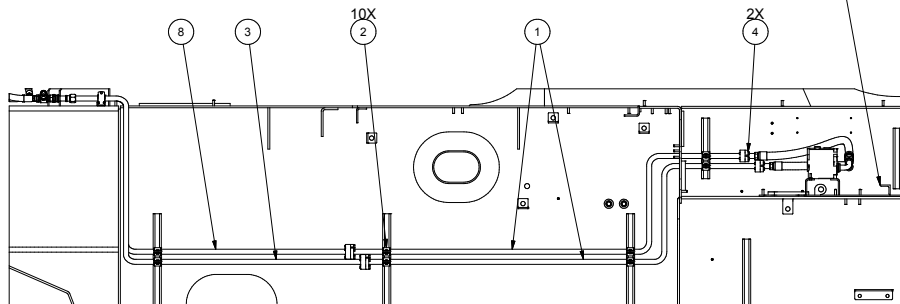

Hydraulic System - Steering

Hydraulic System - Steering

Item	Part No.	Qty	Description	Item	Part No.	Qty	Description
	591184		Hydraulic System - Steering				
1	590132	2	. Tube Assembly	7	209087	2	. Fitting
2	231250	10	. Clamp	8	591187	1	. Tube Assembly
3	591186	1	. Tube Assembly	9	591185	1	. Kit, Hose
4	11759	4	. Kit, Split Flange	9.1	204665	4	.. Hose Assembly
	203443	1	. O-Ring	9.2	591874	1	.. Hose Assembly
5	209490	4	. Fitting	9.3	591875	1	.. Hose Assembly
6	209810	2	. Fitting				

Hydraulic System - Steering

REF PART:
SEE VALVE PLATE

REF PART:
VALVE PLATE

SECTION A-A

INTENTIONALLY BLANK