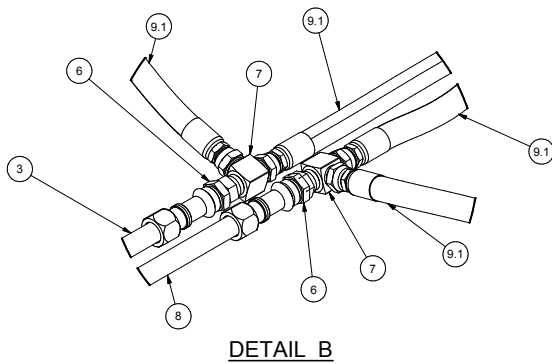

Hydraulic System - Steering

Hydraulic System - Steering

Item	Part No.	Qty	Description	Item	Part No.	Qty	Description
	591184		Hydraulic System - Steering				
1	590132	2	. Tube Assembly	7	209087	2	. Fitting
2	231250	10	. Clamp	8	591187	1	. Tube Assembly
3	591186	1	. Tube Assembly	9	591185	1	. Kit, Hose
4	11759	4	. Kit, Split Flange	9.1	204665	4	.. Hose Assembly
	203443	1	. O-Ring	9.2	591874	1	.. Hose Assembly
5	209490	4	. Fitting	9.3	591875	1	.. Hose Assembly
6	209810	2	. Fitting				

Hydraulic System - Steering

REF PART:
SEE VALVE PLATE

REF PART:
VALVE PLATE

SECTION A-A

INTENTIONALLY BLANK