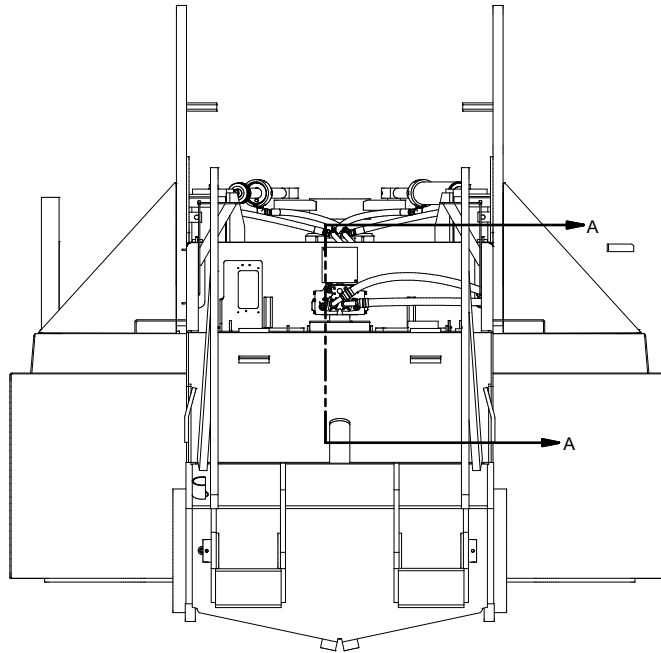

Hydraulic System - Steering

Hydraulic System - Steering

Item	Part No.	Qty	Description	Item	Part No.	Qty	Description
	591184		Hydraulic System - Steering				
1	590132	2	. Tube Assembly	7	209087	2	. Fitting
2	231250	10	. Clamp	8	591187	1	. Tube Assembly
3	591186	1	. Tube Assembly	9	591185	1	. Kit, Hose
4	11759	4	. Kit, Split Flange	9.1	204665	4	.. Hose Assembly
	203443	1	. O-Ring	9.2	591874	1	.. Hose Assembly
5	209490	4	. Fitting	9.3	591875	1	.. Hose Assembly
6	209810	2	. Fitting				

Hydraulic System - Steering

REF PART:
SEE VALVE PLATE

REF PART:
VALVE PLATE

SECTION A-A

INTENTIONALLY BLANK