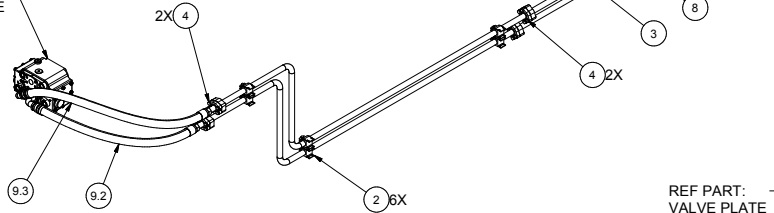

Hydraulic System - Steering

Hydraulic System - Steering

Item	Part No.	Qty	Description	Item	Part No.	Qty	Description
	591184		Hydraulic System - Steering				
1	590132	2	. Tube Assembly	7	209087	2	. Fitting
2	231250	10	. Clamp	8	591187	1	. Tube Assembly
3	591186	1	. Tube Assembly	9	591185	1	. Kit, Hose
4	11759	4	. Kit, Split Flange	9.1	204665	4	.. Hose Assembly
	203443	1	. O-Ring	9.2	591874	1	.. Hose Assembly
5	209490	4	. Fitting	9.3	591875	1	.. Hose Assembly
6	209810	2	. Fitting				

Hydraulic System - Steering

REF PART:
SEE VALVE PLATE

REF PART:
VALVE PLATE

SECTION A-A

INTENTIONALLY BLANK