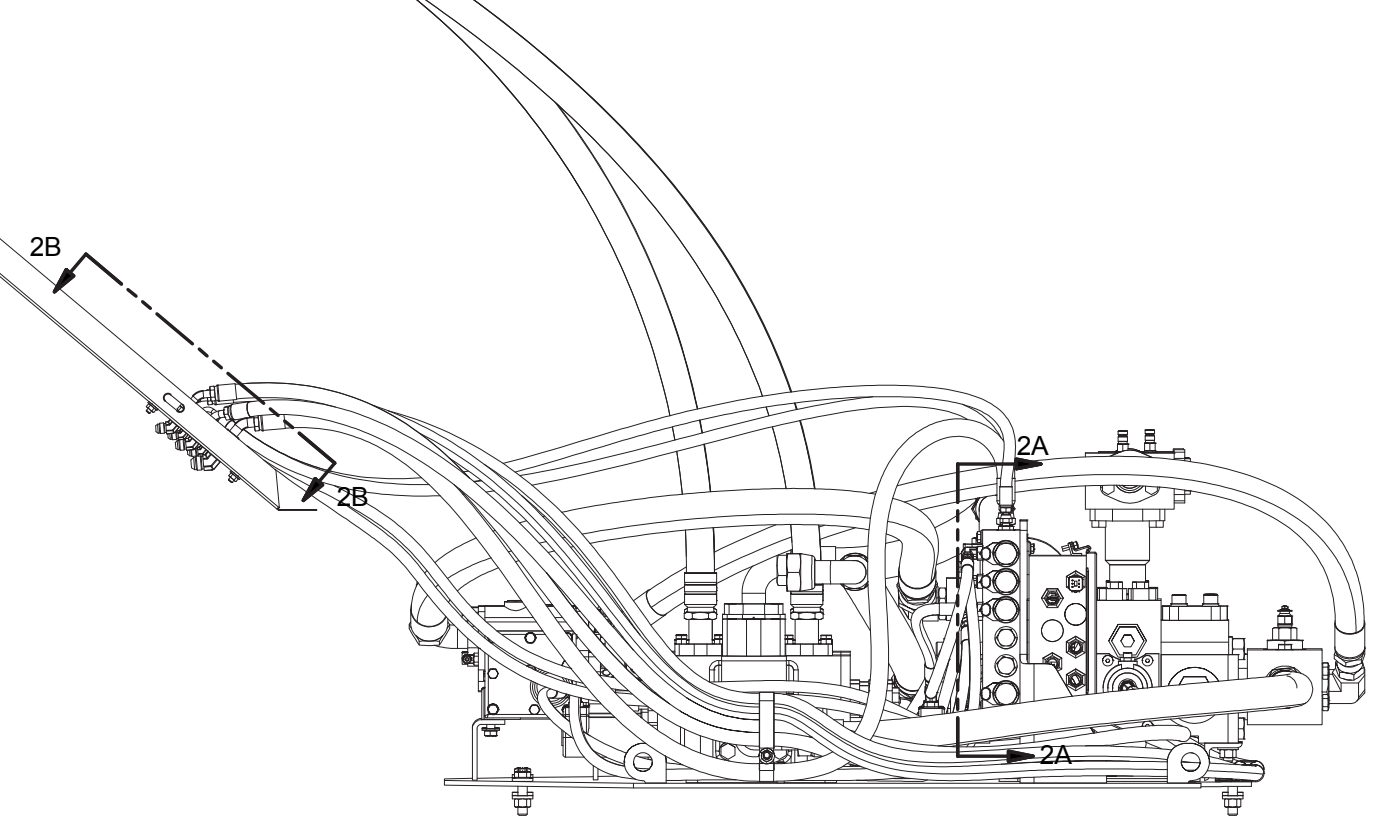

Valve Module

Item	Part No.	Qty	Description	Item	Part No.	Qty	Description
	591000		Hydraulic Valves & Mounting Plate				
1	* 250637	1	. Valve				
2	* 234082	1	. Valve, Flow Amplifier	82	224780	4	. Fitting
3	* 587576	2	. Valve Assembly	87	527371	1	. Manifold, Alm
4	209488	3	. Fitting	88	203516	3	. O-Ring
5	209512	1	. Fitting	89	230761	4	. Capscrew
6	223783	1	. Fitting	99	570442	1	. Clamp/Channel Weldment
7	209486	1	. Fitting	100	590884	4	. Fitting
8	580018	1	. Manifold, Alm	101	231248	8	. Clamp
9	579836	1	. Plate, Mounting	103	243421	8	. Capscrew
10	223784	16	. Fitting	106	* 586605	1	. Manifold Assembly
11	586918	1	. Sender, Oil Temp	107	R13810989	4	. Capscrew
12	242640	1	. Spacer, O-Ring	108	* 586812	1	. Junction Box Assembly
13	209537	2	. Clamp Half	109	R13811020	3	. Capscrew
14	209536	4	. Clamp Half	110	R13802914	3	. Hard Washer
15	522589	2	. Manifold, Alm	111	223929	3	. Fitting
16	580019	1	. Plate, Flange	112	236825	1	. Fitting
18	209423	2	. Fitting	123	224736	2	. Fitting
20	203519	2	. O-Ring	124	225109	2	. Fitting
22	R14040	5	. Coupler, Male	125	242595	20	. Cable Tie
23	209139	1	. Fitting	126	242596	20	. Cable Tie
26	R13811054	3	. Capscrew	128	242598	20	. Cable Tie
28	R13811432	3	. Hard Washer	129	242600	20	. Cable Tie
30	059-0042	2	. Fitting	130	242601	2	. Cable Tie
31	209619	2	. Fitting	131	591510	1	. Kit, Hose
33	R14398	4	. Fitting	131.1	588288	1	. Hose Assembly
34	203446	2	. O-Ring	131.2	588233	1	. Hose Assembly
39	235387	1	. Fitting	131.3	245868	1	. Hose Assembly
41	253326	1	. Coupler, Male	131.4	588232	1	. Hose Assembly
42	16463W	4	. Fitting	131.5	R14786	1	. Hose Assembly
47	221630W	2	. Capscrew	131.6	238226	1	. Hose Assembly
48	589353	1	. Valve Plate Weldment	131.7	233033	1	. Hose Assembly
49	11759	11	. Kit, Split Flange	131.8	226750	1	. Hose Assembly
	203443	1	. O-Ring	131.9	243138	1	. Hose Assembly
52	R13806986	6	. Flat Washer	131.10	243138	1	. Hose Assembly
56	224120W	8	. Capscrew	131.11	243138	1	. Hose Assembly
57	R13811077	6	. Capscrew	131.12	229554	1	. Hose Assembly
58	221763W	20	. Washer	131.13	593602	1	. Hose Assembly
59	221703W	8	. Hex Nut	131.14	237814	1	. Hose Assembly
60	212705	1	. Fitting	131.15	237814	1	. Hose Assembly
61	4193359	1	. Fitting	131.16	247728	1	. Hose Assembly
62	589360	1	. Plate, Mounting	131.18	247728	1	. Hose Assembly
63	R13811089	7	. Capscrew	131.19	241233	1	. Hose Assembly
64	221771W	18	. Washer	131.20	240219	1	. Hose Assembly
65	221711W	9	. Hex Nut	131.21	235474	1	. Hose Assembly
66	245846	2	. Check Valve	131.22	230759	2	. Hose Assembly
67	R13809382	4	. Capscrew	131.23	589450	1	. Hose Assembly
68	14274	4	. Fitting	131.24	589449	8	. Hose Assembly
70	11740	8	. Kit, Split Flange	132	221707W	6	. Hex Nut
	203446	1	. O-Ring	133	221767W	7	. Hard Washer
71	12721	2	. Kit, Split Flange	134	R13803047	1	. Clip
	203519	1	. O-Ring	135	209700	1	. Clamp
72	522604	2	. Fitting	136	221497W	1	. Capscrew
073	11767	7	. Kit, Split Flange	137	209696	6	. Clamp
	203516	1	. O-Ring	138	211560	1	. Fitting
78	221140	1	. Fitting	139	212762	1	. Fitting
79	225128	2	. Fitting	140	229345	2	. Fitting

* See Separate Coverage

BA