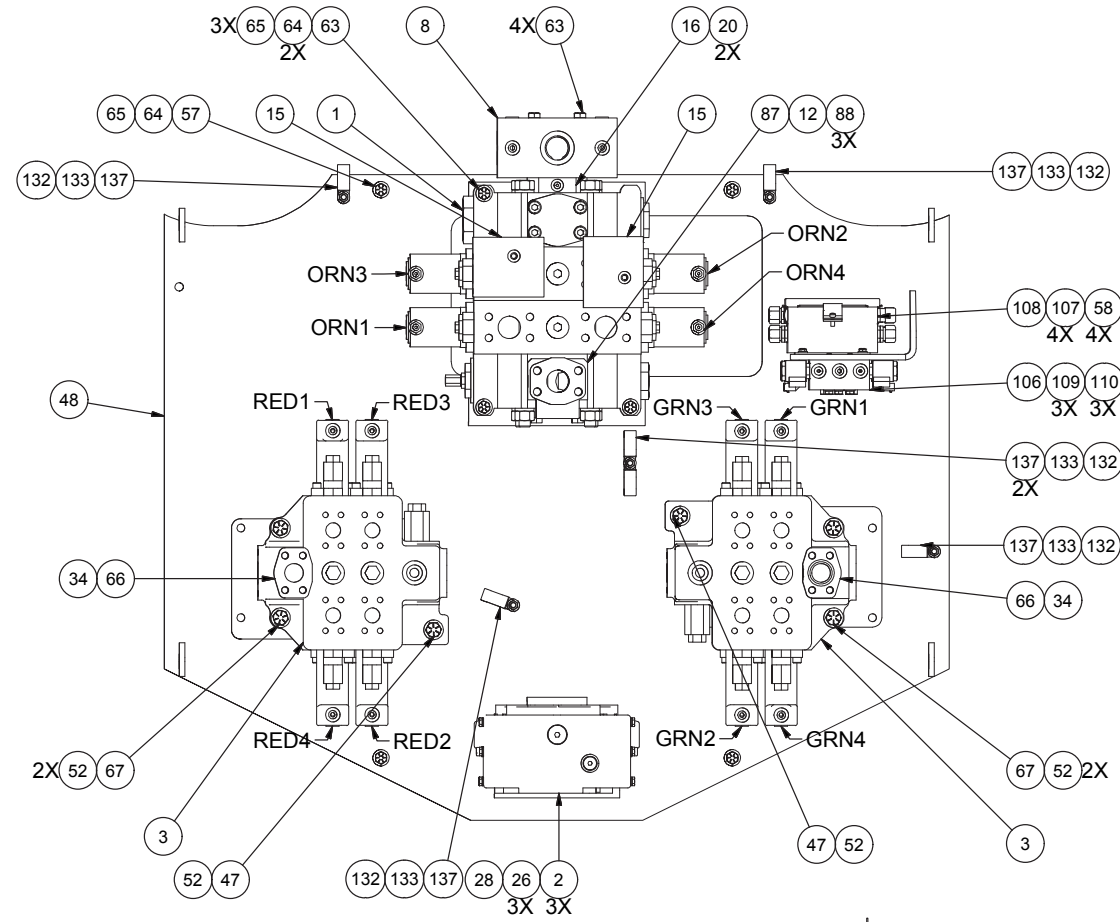

Valve Module

Item	Part No.	Qty	Description	Item	Part No.	Qty	Description
	591000		Hydraulic Valves & Mounting Plate				
1	* 250637	1	. Valve				
2	* 234082	1	. Valve, Flow Amplifier	82	224780	4	. Fitting
3	* 587576	2	. Valve Assembly	87	527371	1	. Manifold, Alm
4	209488	3	. Fitting	88	203516	3	. O-Ring
5	209512	1	. Fitting	89	230761	4	. Capscrew
6	223783	1	. Fitting	99	570442	1	. Clamp/Channel Weldment
7	209486	1	. Fitting	100	590884	4	. Fitting
8	580018	1	. Manifold, Alm	101	231248	8	. Clamp
9	579836	1	. Plate, Mounting	103	243421	8	. Capscrew
10	223784	16	. Fitting	106	* 586605	1	. Manifold Assembly
11	586918	1	. Sender, Oil Temp	107	R13810989	4	. Capscrew
12	242640	1	. Spacer, O-Ring	108	* 586812	1	. Junction Box Assembly
13	209537	2	. Clamp Half	109	R13811020	3	. Capscrew
14	209536	4	. Clamp Half	110	R13802914	3	. Hard Washer
15	522589	2	. Manifold, Alm	111	223929	3	. Fitting
16	580019	1	. Plate, Flange	112	236825	1	. Fitting
18	209423	2	. Fitting	123	224736	2	. Fitting
20	203519	2	. O-Ring	124	225109	2	. Fitting
22	R14040	5	. Coupler, Male	125	242595	20	. Cable Tie
23	209139	1	. Fitting	126	242596	20	. Cable Tie
26	R13811054	3	. Capscrew	128	242598	20	. Cable Tie
28	R13811432	3	. Hard Washer	129	242600	20	. Cable Tie
30	059-0042	2	. Fitting	130	242601	2	. Cable Tie
31	209619	2	. Fitting	131	591510	1	. Kit, Hose
33	R14398	4	. Fitting	131.1	588288	1	. Hose Assembly
34	203446	2	. O-Ring	131.2	588233	1	. Hose Assembly
39	235387	1	. Fitting	131.3	245868	1	. Hose Assembly
41	253326	1	. Coupler, Male	131.4	588232	1	. Hose Assembly
42	16463W	4	. Fitting	131.5	R14786	1	. Hose Assembly
47	221630W	2	. Capscrew	131.6	238226	1	. Hose Assembly
48	589353	1	. Valve Plate Weldment	131.7	233033	1	. Hose Assembly
49	11759	11	. Kit, Split Flange	131.8	226750	1	. Hose Assembly
	203443	1	. O-Ring	131.9	243138	1	. Hose Assembly
52	R13806986	6	. Flat Washer	131.10	243138	1	. Hose Assembly
56	224120W	8	. Capscrew	131.11	243138	1	. Hose Assembly
57	R13811077	6	. Capscrew	131.12	229554	1	. Hose Assembly
58	221763W	20	. Washer	131.13	593602	1	. Hose Assembly
59	221703W	8	. Hex Nut	131.14	237814	1	. Hose Assembly
60	212705	1	. Fitting	131.15	237814	1	. Hose Assembly
61	4193359	1	. Fitting	131.16	247728	1	. Hose Assembly
62	589360	1	. Plate, Mounting	131.18	247728	1	. Hose Assembly
63	R13811089	7	. Capscrew	131.19	241233	1	. Hose Assembly
64	221771W	18	. Washer	131.20	240219	1	. Hose Assembly
65	221711W	9	. Hex Nut	131.21	235474	1	. Hose Assembly
66	245846	2	. Check Valve	131.22	230759	2	. Hose Assembly
67	R13809382	4	. Capscrew	131.23	589450	1	. Hose Assembly
68	14274	4	. Fitting	131.24	589449	8	. Hose Assembly
70	11740	8	. Kit, Split Flange	132	221707W	6	. Hex Nut
	203446	1	. O-Ring	133	221767W	7	. Hard Washer
71	12721	2	. Kit, Split Flange	134	R13803047	1	. Clip
	203519	1	. O-Ring	135	209700	1	. Clamp
72	522604	2	. Fitting	136	221497W	1	. Capscrew
073	11767	7	. Kit, Split Flange	137	209696	6	. Clamp
	203516	1	. O-Ring	138	211560	1	. Fitting
78	221140	1	. Fitting	139	212762	1	. Fitting
79	225128	2	. Fitting	140	229345	2	. Fitting

* See Separate Coverage

BA