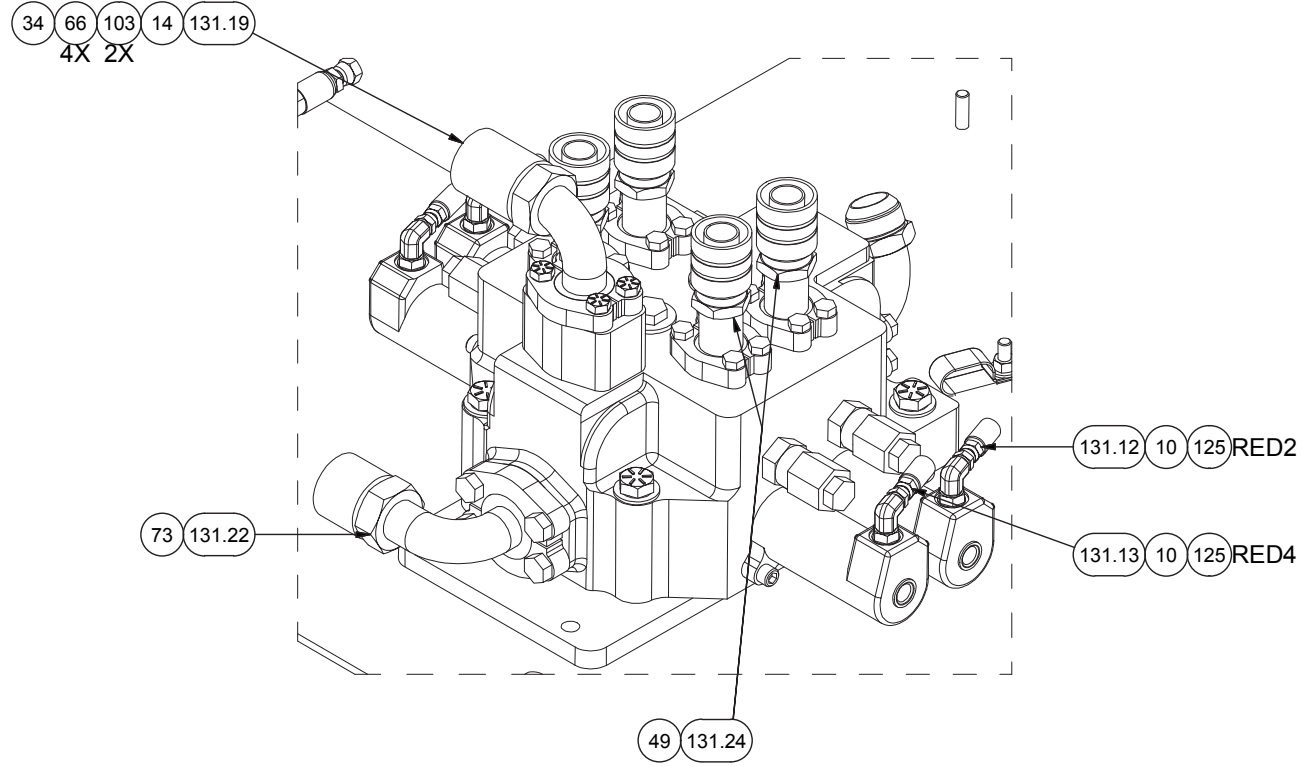

LH IMPLEMENT - REAR