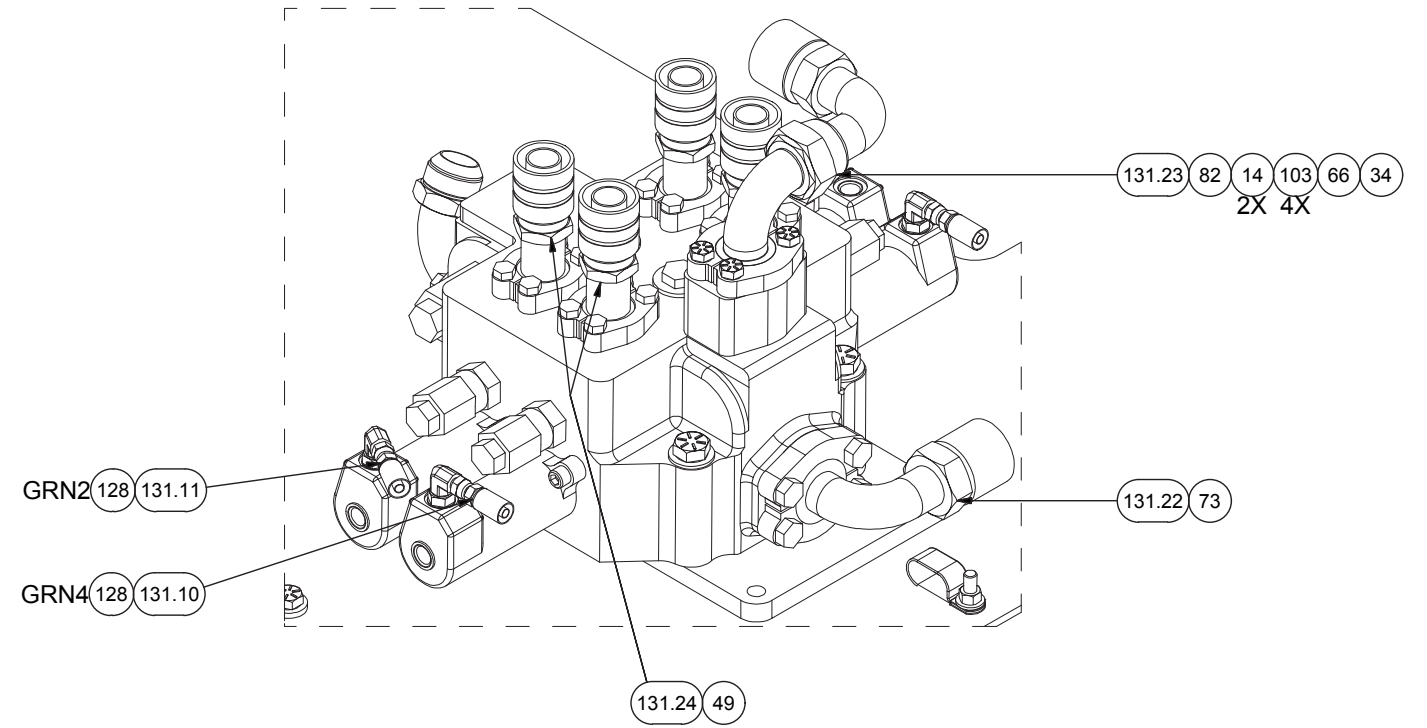

STEERING FLOW AMPLIFIER - FRONT

RH IMPLEMENT - REAR