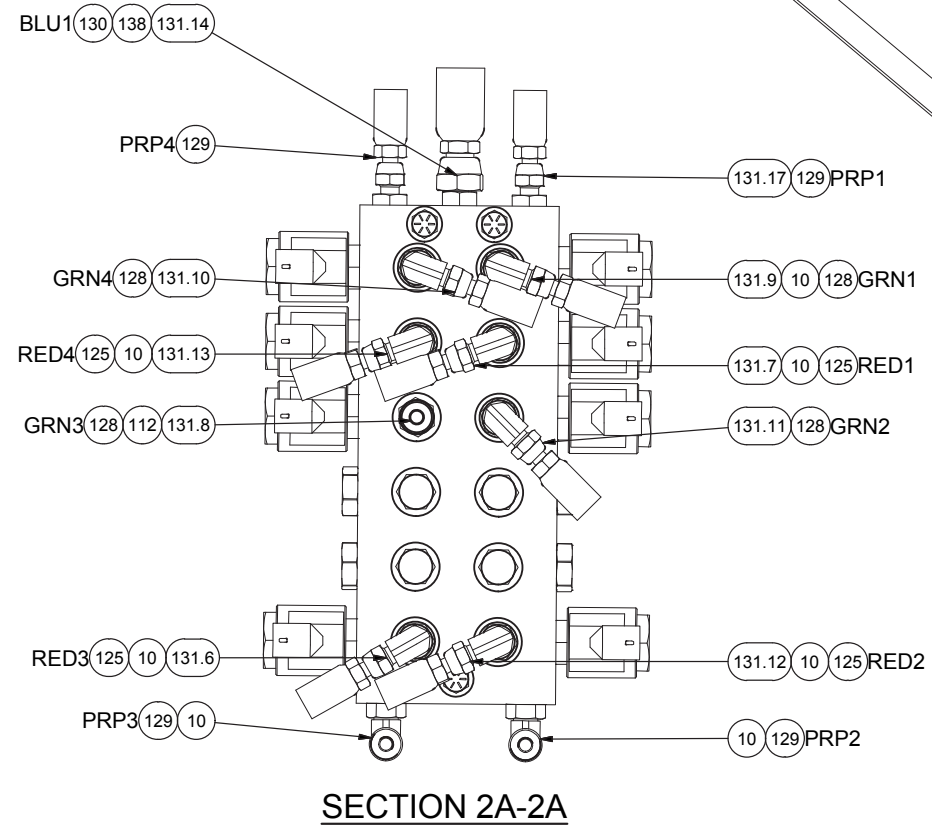

Valve Module

Item	Part No.	Qty	Description	Item	Part No.	Qty	Description
	591000		Hydraulic Valves & Mounting Plate				
1	* 250637	1	. Valve				
2	* 234082	1	. Valve, Flow Amplifier	82	224780	4	. Fitting
3	* 587576	2	. Valve Assembly	87	527371	1	. Manifold, Alm
4	209488	3	. Fitting	88	203516	3	. O-Ring
5	209512	1	. Fitting	89	230761	4	. Capscrew
6	223783	1	. Fitting	99	570442	1	. Clamp/Channel Weldment
7	209486	1	. Fitting	100	590884	4	. Fitting
8	580018	1	. Manifold, Alm	101	231248	8	. Clamp
9	579836	1	. Plate, Mounting	103	243421	8	. Capscrew
10	223784	16	. Fitting	106	* 586605	1	. Manifold Assembly
11	586918	1	. Sender, Oil Temp	107	R13810989	4	. Capscrew
12	242640	1	. Spacer, O-Ring	108	* 586812	1	. Junction Box Assembly
13	209537	2	. Clamp Half	109	R13811020	3	. Capscrew
14	209536	4	. Clamp Half	110	R13802914	3	. Hard Washer
15	522589	2	. Manifold, Alm	111	223929	3	. Fitting
16	580019	1	. Plate, Flange	112	236825	1	. Fitting
18	209423	2	. Fitting	123	224736	2	. Fitting
20	203519	2	. O-Ring	124	225109	2	. Fitting
22	R14040	5	. Coupler, Male	125	242595	20	. Cable Tie
23	209139	1	. Fitting	126	242596	20	. Cable Tie
26	R13811054	3	. Capscrew	128	242598	20	. Cable Tie
28	R13811432	3	. Hard Washer	129	242600	20	. Cable Tie
30	059-0042	2	. Fitting	130	242601	2	. Cable Tie
31	209619	2	. Fitting	131	591510	1	. Kit, Hose
33	R14398	4	. Fitting	131.1	588288	1	. Hose Assembly
34	203446	2	. O-Ring	131.2	588233	1	. Hose Assembly
39	235387	1	. Fitting	131.3	245868	1	. Hose Assembly
41	253326	1	. Coupler, Male	131.4	588232	1	. Hose Assembly
42	16463W	4	. Fitting	131.5	R14786	1	. Hose Assembly
47	221630W	2	. Capscrew	131.6	238226	1	. Hose Assembly
48	589353	1	. Valve Plate Weldment	131.7	233033	1	. Hose Assembly
49	11759	11	. Kit, Split Flange	131.8	226750	1	. Hose Assembly
	203443	1	. O-Ring	131.9	243138	1	. Hose Assembly
52	R13806986	6	. Flat Washer	131.10	243138	1	. Hose Assembly
56	224120W	8	. Capscrew	131.11	243138	1	. Hose Assembly
57	R13811077	6	. Capscrew	131.12	229554	1	. Hose Assembly
58	221763W	20	. Washer	131.13	593602	1	. Hose Assembly
59	221703W	8	. Hex Nut	131.14	237814	1	. Hose Assembly
60	212705	1	. Fitting	131.15	237814	1	. Hose Assembly
61	4193359	1	. Fitting	131.16	247728	1	. Hose Assembly
62	589360	1	. Plate, Mounting	131.18	247728	1	. Hose Assembly
63	R13811089	7	. Capscrew	131.19	241233	1	. Hose Assembly
64	221771W	18	. Washer	131.20	240219	1	. Hose Assembly
65	221711W	9	. Hex Nut	131.21	235474	1	. Hose Assembly
66	245846	2	. Check Valve	131.22	230759	2	. Hose Assembly
67	R13809382	4	. Capscrew	131.23	589450	1	. Hose Assembly
68	14274	4	. Fitting	131.24	589449	8	. Hose Assembly
70	11740	8	. Kit, Split Flange	132	221707W	6	. Hex Nut
	203446	1	. O-Ring	133	221767W	7	. Hard Washer
71	12721	2	. Kit, Split Flange	134	R13803047	1	. Clip
	203519	1	. O-Ring	135	209700	1	. Clamp
72	522604	2	. Fitting	136	221497W	1	. Capscrew
073	11767	7	. Kit, Split Flange	137	209696	6	. Clamp
	203516	1	. O-Ring	138	211560	1	. Fitting
78	221140	1	. Fitting	139	212762	1	. Fitting
79	225128	2	. Fitting	140	229345	2	. Fitting

* See Separate Coverage

BA