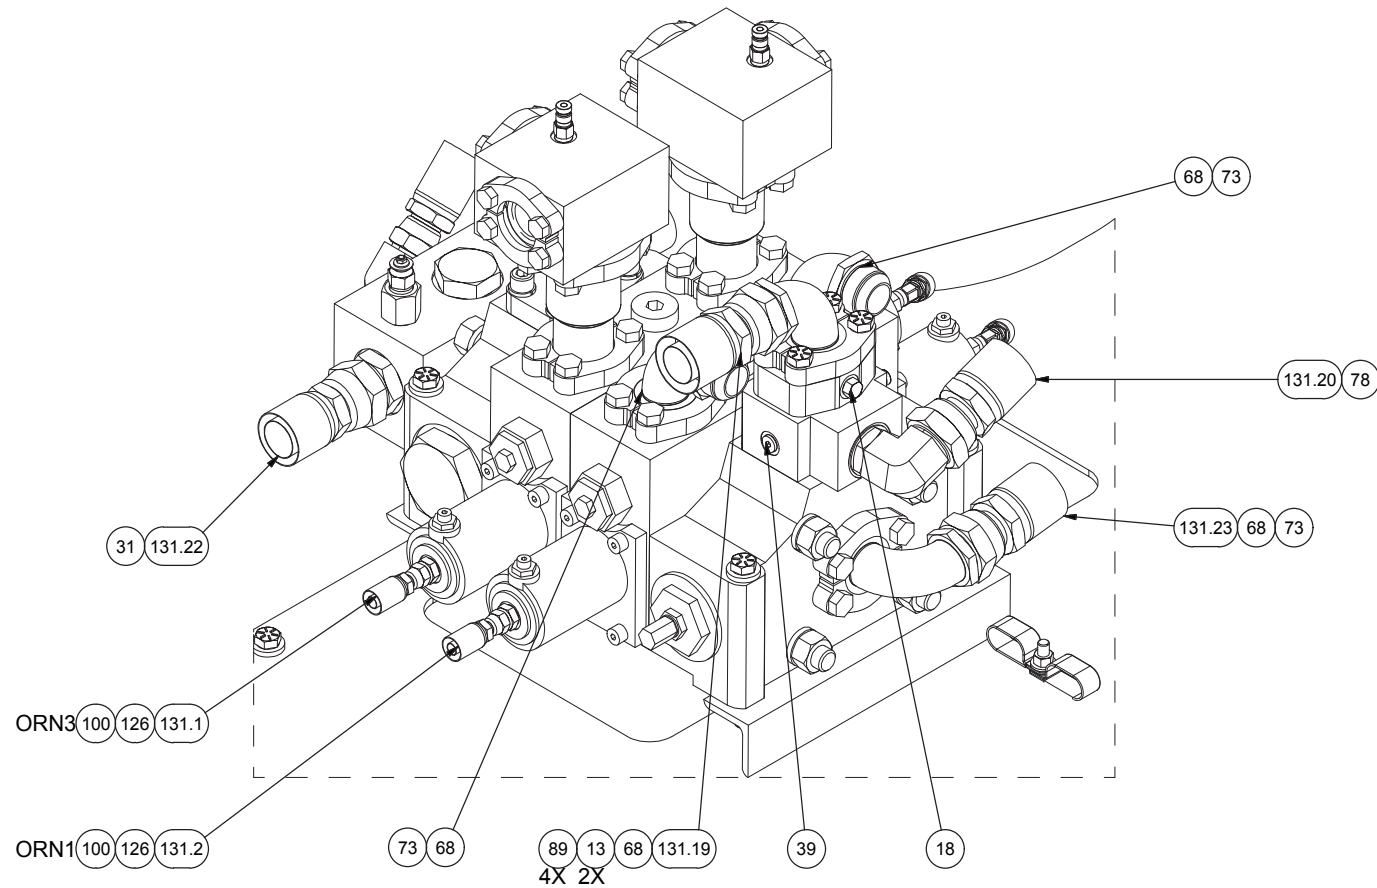

HOIST & TILT VALVE - REAR