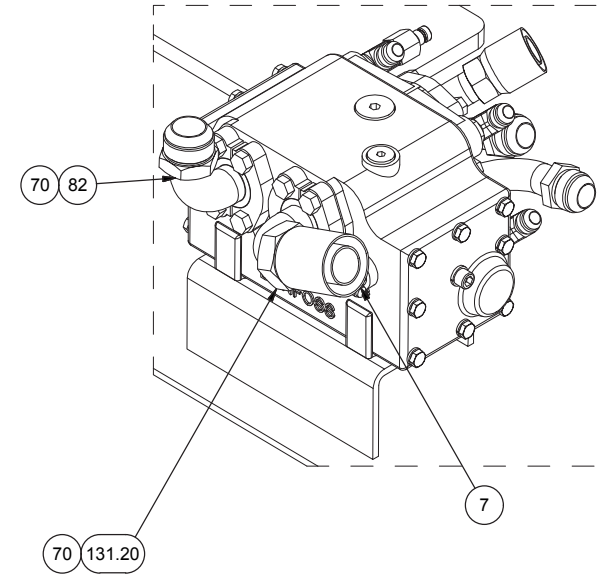

STEERING FLOW AMPLIFIER - REAR