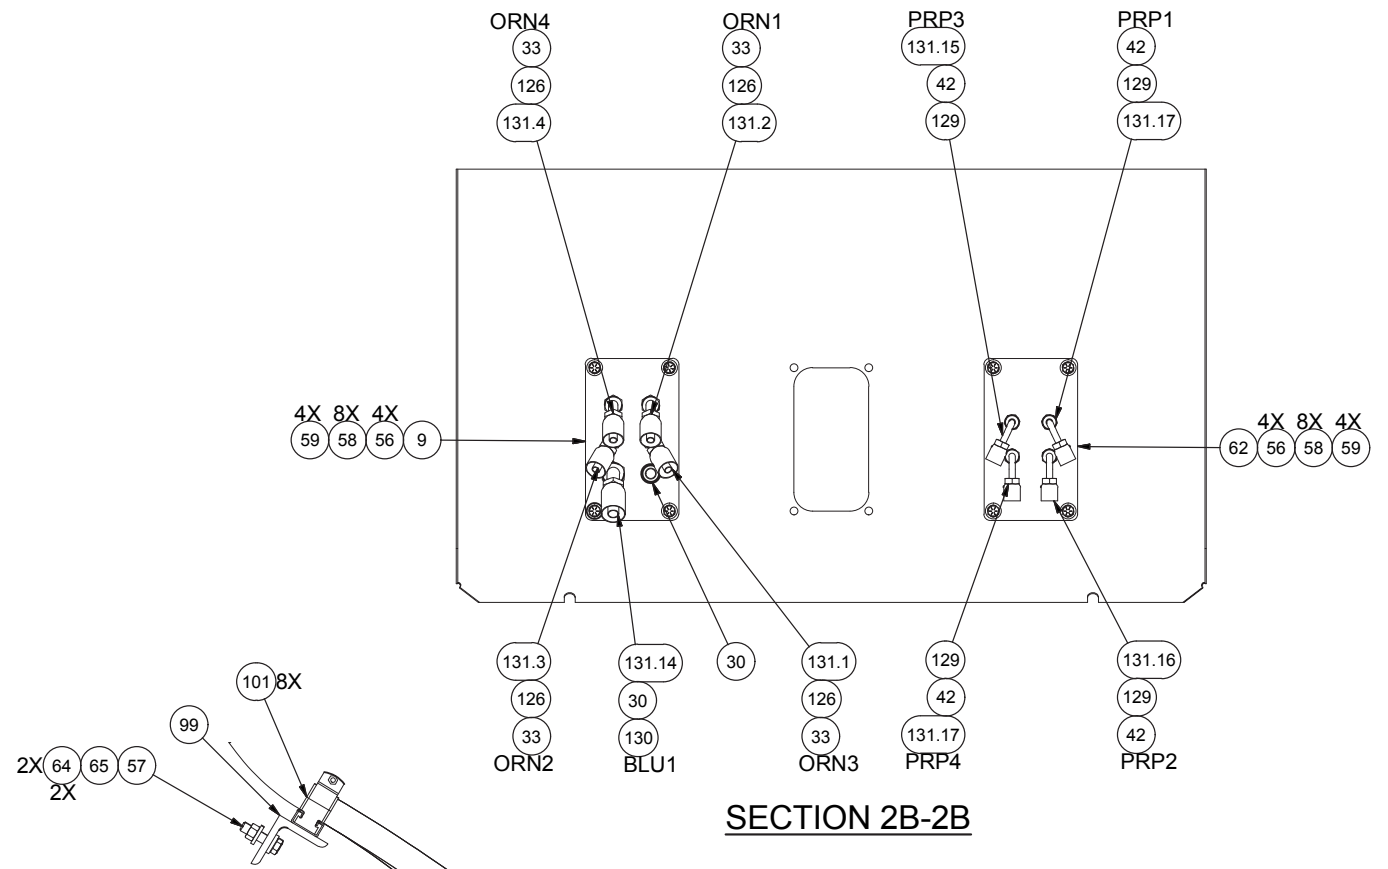

Valve Module

Item	Part No.	Qty	Description	Item	Part No.	Qty	Description
	591000		Hydraulic Valves & Mounting Plate				
1	* 250637	1	. Valve				
2	* 234082	1	. Valve, Flow Amplifier	82	224780	4	. Fitting
3	* 587576	2	. Valve Assembly	87	527371	1	. Manifold, Alm
4	209488	3	. Fitting	88	203516	3	. O-Ring
5	209512	1	. Fitting	89	230761	4	. Capscrew
6	223783	1	. Fitting	99	570442	1	. Clamp/Channel Weldment
7	209486	1	. Fitting	100	590884	4	. Fitting
8	580018	1	. Manifold, Alm	101	231248	8	. Clamp
9	579836	1	. Plate, Mounting	103	243421	8	. Capscrew
10	223784	16	. Fitting	106	* 586605	1	. Manifold Assembly
11	586918	1	. Sender, Oil Temp	107	R13810989	4	. Capscrew
12	242640	1	. Spacer, O-Ring	108	* 586812	1	. Junction Box Assembly
13	209537	2	. Clamp Half	109	R13811020	3	. Capscrew
14	209536	4	. Clamp Half	110	R13802914	3	. Hard Washer
15	522589	2	. Manifold, Alm	111	223929	3	. Fitting
16	580019	1	. Plate, Flange	112	236825	1	. Fitting
18	209423	2	. Fitting	123	224736	2	. Fitting
20	203519	2	. O-Ring	124	225109	2	. Fitting
22	R14040	5	. Coupler, Male	125	242595	20	. Cable Tie
23	209139	1	. Fitting	126	242596	20	. Cable Tie
26	R13811054	3	. Capscrew	128	242598	20	. Cable Tie
28	R13811432	3	. Hard Washer	129	242600	20	. Cable Tie
30	059-0042	2	. Fitting	130	242601	2	. Cable Tie
31	209619	2	. Fitting	131	591510	1	. Kit, Hose
33	R14398	4	. Fitting	131.1	588288	1	. Hose Assembly
34	203446	2	. O-Ring	131.2	588233	1	. Hose Assembly
39	235387	1	. Fitting	131.3	245868	1	. Hose Assembly
41	253326	1	. Coupler, Male	131.4	588232	1	. Hose Assembly
42	16463W	4	. Fitting	131.5	R14786	1	. Hose Assembly
47	221630W	2	. Capscrew	131.6	238226	1	. Hose Assembly
48	589353	1	. Valve Plate Weldment	131.7	233033	1	. Hose Assembly
49	11759	11	. Kit, Split Flange	131.8	226750	1	. Hose Assembly
	203443	1	. O-Ring	131.9	243138	1	. Hose Assembly
52	R13806986	6	. Flat Washer	131.10	243138	1	. Hose Assembly
56	224120W	8	. Capscrew	131.11	243138	1	. Hose Assembly
57	R13811077	6	. Capscrew	131.12	229554	1	. Hose Assembly
58	221763W	20	. Washer	131.13	593602	1	. Hose Assembly
59	221703W	8	. Hex Nut	131.14	237814	1	. Hose Assembly
60	212705	1	. Fitting	131.15	237814	1	. Hose Assembly
61	4193359	1	. Fitting	131.16	247728	1	. Hose Assembly
62	589360	1	. Plate, Mounting	131.18	247728	1	. Hose Assembly
63	R13811089	7	. Capscrew	131.19	241233	1	. Hose Assembly
64	221771W	18	. Washer	131.20	240219	1	. Hose Assembly
65	221711W	9	. Hex Nut	131.21	235474	1	. Hose Assembly
66	245846	2	. Check Valve	131.22	230759	2	. Hose Assembly
67	R13809382	4	. Capscrew	131.23	589450	1	. Hose Assembly
68	14274	4	. Fitting	131.24	589449	8	. Hose Assembly
70	11740	8	. Kit, Split Flange	132	221707W	6	. Hex Nut
	203446	1	. O-Ring	133	221767W	7	. Hard Washer
71	12721	2	. Kit, Split Flange	134	R13803047	1	. Clip
	203519	1	. O-Ring	135	209700	1	. Clamp
72	522604	2	. Fitting	136	221497W	1	. Capscrew
073	11767	7	. Kit, Split Flange	137	209696	6	. Clamp
	203516	1	. O-Ring	138	211560	1	. Fitting
78	221140	1	. Fitting	139	212762	1	. Fitting
79	225128	2	. Fitting	140	229345	2	. Fitting

* See Separate Coverage

BA