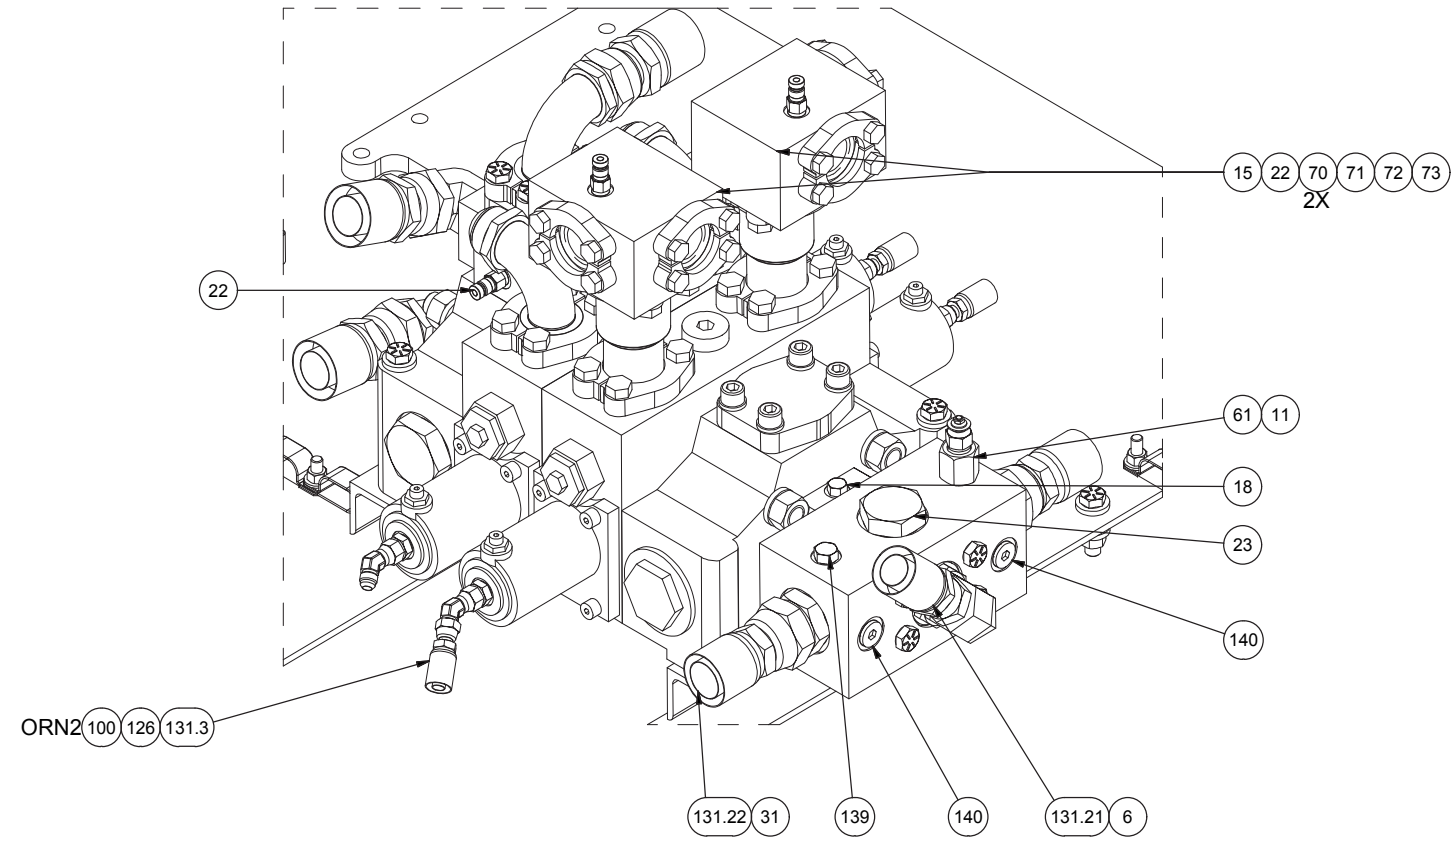

HOIST & TILT VALVE - FRONT