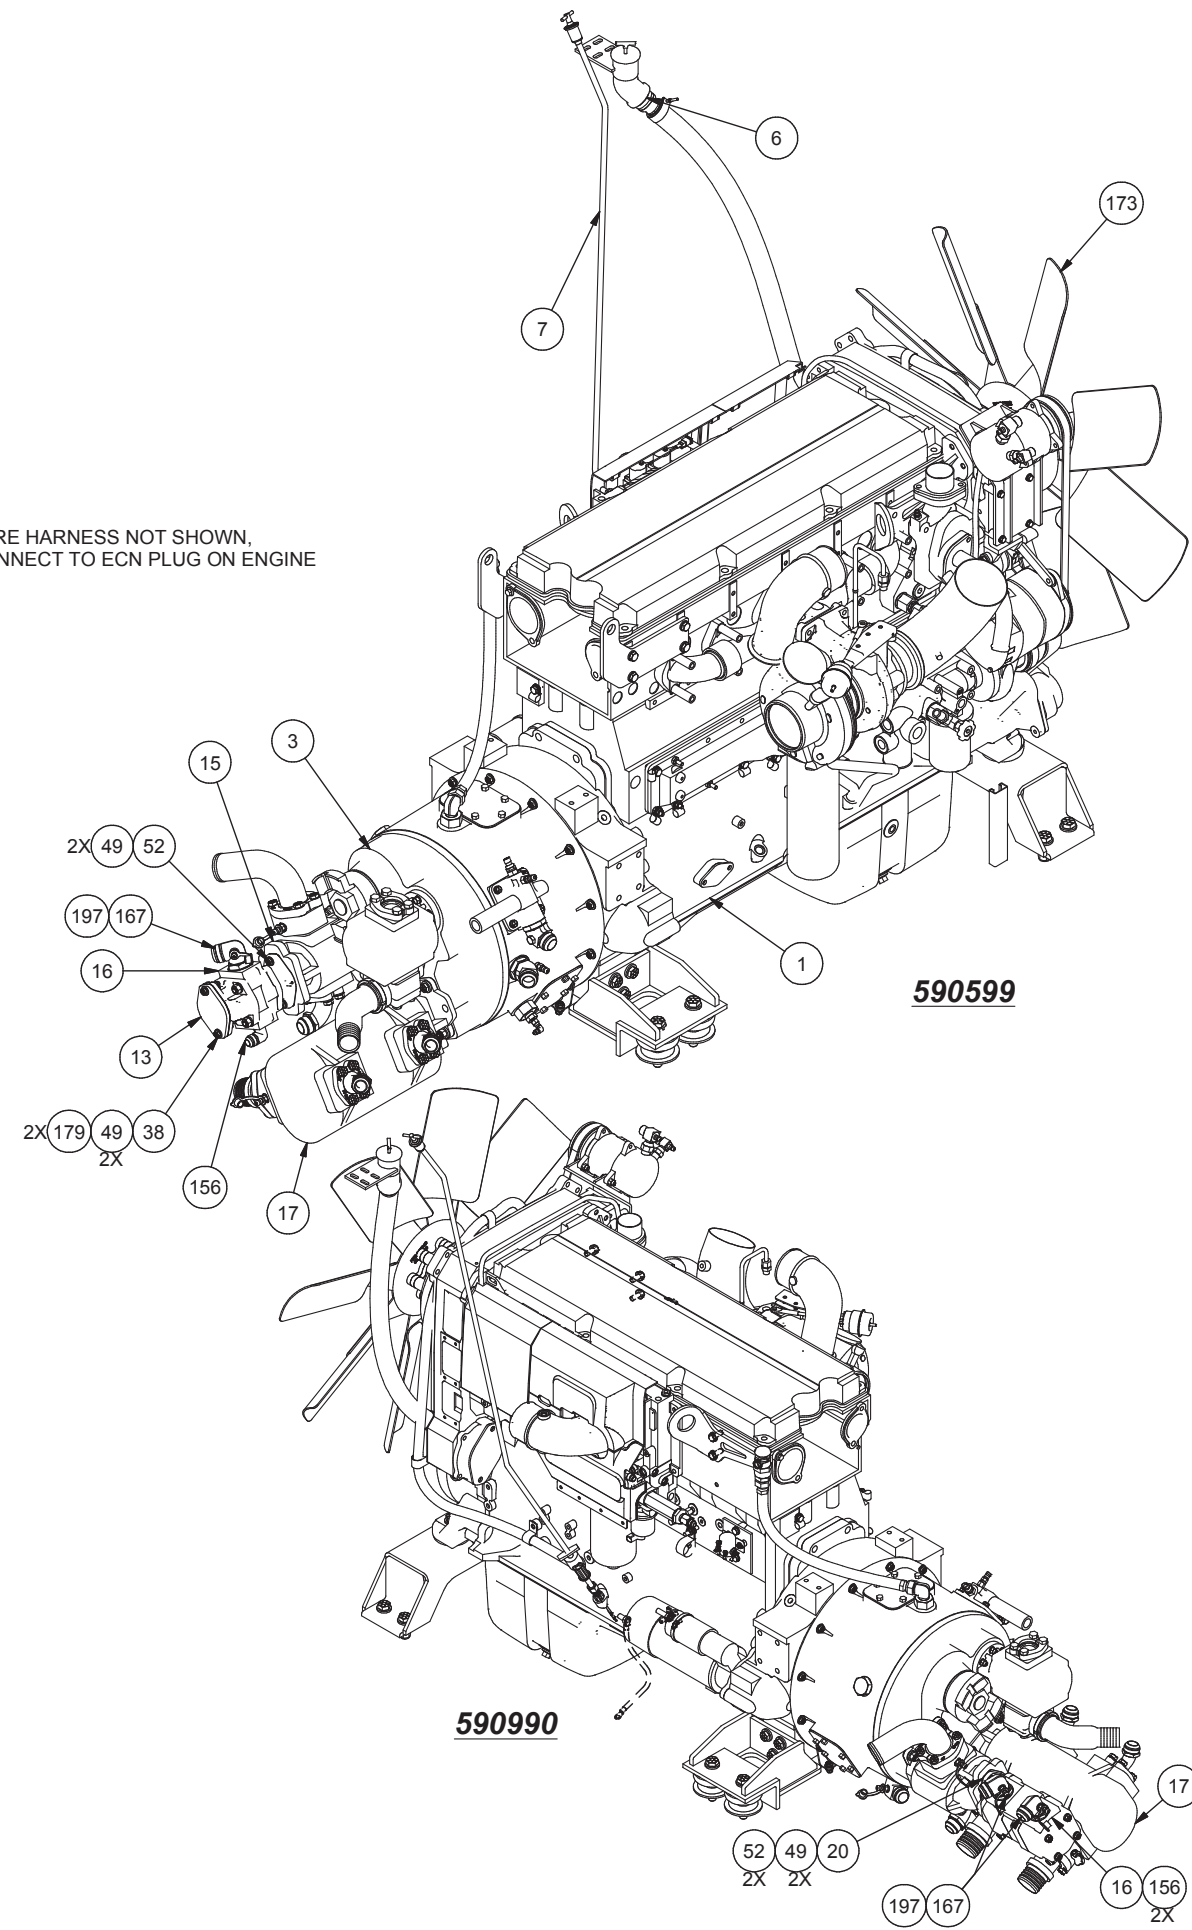

Power Unit

Item	Part No.	Qty	Description	Item	Part No.	Qty	Description
	590990		Power Unit				
1	* 590600	1	. Engine	96	236805	10	. Capscrew
2	588416	1	. Engine Mt, Front	97	296420W	13	. Washer
3	* 256295	1	. Converter	98	R13810989	2	. Capscrew
4	* 257099	1	. Kit, Flexplate	103	243553	1	. Fitting
5	580504	2	. Engine Mt, Rear	107	229301	1	. Relay
6	* 580644	1	. Engine Oil Fill	108	221763W	3	. Washer
7	* 589087	1	. Dipstick & Housing Assembly	115	220095	1	. Fitting
10	589228	1	. Harness	118	248624	1	. Fitting
12	246908	1	. Sensor, Temp	119	R13809366	4	. Capscrew
13	N/A	N/A	. Plate, Flange	120	296418W	4	. Washer
15	245520	1	. Pump, Hydraulic	122	Y17C-0624	4	. Capscrew
	246783	1	. . Soft Goods Kit	124	249309	1	. Compressor
16	592771	1	. Pump	128	256249	1	. Belt, Serpentine
	255298	1	. . Seal Kit	143	R233598	1	. Breather, 1-Way
17	247010	1	. Pump, Tandem	146	209846	1'	. Hose, Push-On
	246774	1	. . Seal Kit	147	209509	1	. Fitting
18	539968	2	. Sleeve ,Pump	152	211705	2	. Fitting
20	226184	1	. Gasket	156	209490	2	. Fitting
21	505499	2	. Gasket	162	259001	1	. Fitting
22	589105	1	. Fitting	163	259002	1	. Fitting
23	202889	1	. Switch, Oil Pressure	164	R10663	1	. O-Ring
24	247072	2	. Fitting	165	R10664	1	. O-Ring
25	586910	8	. Capscrew	166	587673	1	. Coupler
26	Y17C-1272	6	. Capscrew	167	209714	2	. Fitting
27	221777W	16	. Washer	168	586388	1	. Fitting
28	R13811196	10	. Locknut	169	209916	1	. Fitting
30	221771W	24	. Washer	170	209500	1	. Fitting
32	Y17C-1028	10	. Capscrew	171	R14038	1	. Coupler, Male
33	R13811435	10	. Hard Washer	172	296128W	3	. Jam Nut
35	237008	2	. Shutoff Valve	173	256327	1	. Fan, 40
36	209506	2	. Fitting	175	247256	1	. Spacer
37	249393	2	. Mount, Isolator	176	15011W	6	. Jam Nut
38	N/A	N/A	. Capscrew	177	R13808111	2	. Clip, Insulated
41	14857	2	. Fitting	179	R13811191	6	. Locknut
43	R13801909	1	. Capscrew	180	Y17C-1236	4	. Capscrew
44	R13811193	1	. Locknut	181	R13801857	6	. Capscrew
45	221703W	2	. Hex Nut	182	221758	2	. Fitting
46	209420	1	. Fitting	183	247257	2	. Spacer
49	221767W	10	. Hard Washer	184	Y076800-229	1	. Backup Ring
52	221499W	2	. Capscrew	185	209714	1	. Fitting
54	258868	1	. Fitting	186	R1939857	2	. Bracket
55	258869	1	. Fitting	187	Y17C-0616	2	. Capscrew
56	203519	1	. O-Ring	188	225022	N/A	. Fitting
57	200454W	8	. Capscrew	189	16268	N/A	. Fitting
58	R13811082	4	. Capscrew	190	14274	1	. Fitting
62	201458	1	. Fitting	191	579325	2	. Plate, Lifting Eye
67	11767	4	. Kit, Split Flange	192	Y09C-M1240	8	. Capscrew
68	23390	3	. Kit, Split Flange	193	296422W	8	. Hard Washer
	203523	1	. . O-Ring	194	221711W	4	. Hex Nut
	209539	2	. . Clamp Half	195	212718	N/A	. Fitting
70	R13801834	12	. Capscrew	196	253920	3	. Flange, Gage
71	R13811432	14	. Washer	197	R14040	6	. Coupler, Male
73	245757	4	. Stud	198	203523	6	. O-Ring
74	234497	6	. Vibration Dampener	200	R13811083	12	. Capscrew
77	578361	12	. Flat Washer	201	244264	.05	. Anti-Seize, Copper Grade
81	585354	1	. Bracket	202	234665	4	. Washer, Lock
88	209417	1	. Fitting				
89	209789	2	. Fitting				
90	209533	1	. Fitting				
91	R13803059	1	. Clip, Insulated				
92	222155	1	. Fitting				
93	209578	9	. Clamp				
95	579536	1	. Bar, Mounting				

* See Separate Coverage
N/A Not Applicable

* WIRE HARNESS NOT SHOWN,
CONNECT TO ECN PLUG ON ENGINE