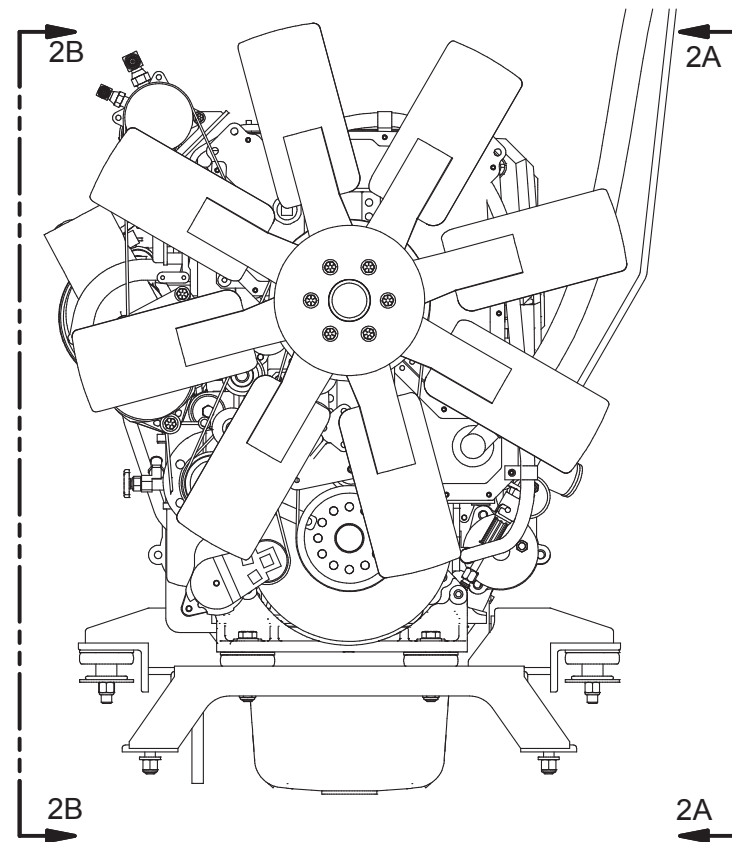

Power Unit

Item	Part No.	Qty	Description	Item	Part No.	Qty	Description
	590990		Power Unit				
1	* 590600	1	. Engine	96	236805	10	. Capscrew
2	588416	1	. Engine Mt, Front	97	296420W	13	. Washer
3	* 256295	1	. Converter	98	R13810989	2	. Capscrew
4	* 257099	1	. Kit, Flexplate	103	243553	1	. Fitting
5	580504	2	. Engine Mt, Rear	107	229301	1	. Relay
6	* 580644	1	. Engine Oil Fill	108	221763W	3	. Washer
7	* 589087	1	. Dipstick & Housing Assembly	115	220095	1	. Fitting
10	589228	1	. Harness	118	248624	1	. Fitting
12	246908	1	. Sensor, Temp	119	R13809366	4	. Capscrew
13	N/A	N/A	. Plate, Flange	120	296418W	4	. Washer
15	245520	1	. Pump, Hydraulic	122	Y17C-0624	4	. Capscrew
	246783	1	. . Soft Goods Kit	124	249309	1	. Compressor
16	592771	1	. Pump	128	256249	1	. Belt, Serpentine
	255298	1	. . Seal Kit	143	R233598	1	. Breather, 1-Way
17	247010	1	. Pump, Tandem	146	209846	1'	. Hose, Push-On
	246774	1	. . Seal Kit	147	209509	1	. Fitting
18	539968	2	. Sleeve ,Pump	152	211705	2	. Fitting
20	226184	1	. Gasket	156	209490	2	. Fitting
21	505499	2	. Gasket	162	259001	1	. Fitting
22	589105	1	. Fitting	163	259002	1	. Fitting
23	202889	1	. Switch, Oil Pressure	164	R10663	1	. O-Ring
24	247072	2	. Fitting	165	R10664	1	. O-Ring
25	586910	8	. Capscrew	166	587673	1	. Coupler
26	Y17C-1272	6	. Capscrew	167	209714	2	. Fitting
27	221777W	16	. Washer	168	586388	1	. Fitting
28	R13811196	10	. Locknut	169	209916	1	. Fitting
30	221771W	24	. Washer	170	209500	1	. Fitting
32	Y17C-1028	10	. Capscrew	171	R14038	1	. Coupler, Male
33	R13811435	10	. Hard Washer	172	296128W	3	. Jam Nut
35	237008	2	. Shutoff Valve	173	256327	1	. Fan, 40
36	209506	2	. Fitting	175	247256	1	. Spacer
37	249393	2	. Mount, Isolator	176	15011W	6	. Jam Nut
38	N/A	N/A	. Capscrew	177	R13808111	2	. Clip, Insulated
41	14857	2	. Fitting	179	R13811191	6	. Locknut
43	R13801909	1	. Capscrew	180	Y17C-1236	4	. Capscrew
44	R13811193	1	. Locknut	181	R13801857	6	. Capscrew
45	221703W	2	. Hex Nut	182	221758	2	. Fitting
46	209420	1	. Fitting	183	247257	2	. Spacer
49	221767W	10	. Hard Washer	184	Y076800-229	1	. Backup Ring
52	221499W	2	. Capscrew	185	209714	1	. Fitting
54	258868	1	. Fitting	186	R1939857	2	. Bracket
55	258869	1	. Fitting	187	Y17C-0616	2	. Capscrew
56	203519	1	. O-Ring	188	225022	N/A	. Fitting
57	200454W	8	. Capscrew	189	16268	N/A	. Fitting
58	R13811082	4	. Capscrew	190	14274	1	. Fitting
62	201458	1	. Fitting	191	579325	2	. Plate, Lifting Eye
67	11767	4	. Kit, Split Flange	192	Y09C-M1240	8	. Capscrew
68	23390	3	. Kit, Split Flange	193	296422W	8	. Hard Washer
	203523	1	. . O-Ring	194	221711W	4	. Hex Nut
	209539	2	. . Clamp Half	195	212718	N/A	. Fitting
70	R13801834	12	. Capscrew	196	253920	3	. Flange, Gage
71	R13811432	14	. Washer	197	R14040	6	. Coupler, Male
73	245757	4	. Stud	198	203523	6	. O-Ring
74	234497	6	. Vibration Dampener	200	R13811083	12	. Capscrew
77	578361	12	. Flat Washer	201	244264	.05	. Anti-Seize, Copper Grade
81	585354	1	. Bracket	202	234665	4	. Washer, Lock
88	209417	1	. Fitting				
89	209789	2	. Fitting				
90	209533	1	. Fitting				
91	R13803059	1	. Clip, Insulated				
92	222155	1	. Fitting				
93	209578	9	. Clamp				
95	579536	1	. Bar, Mounting				

* See Separate Coverage
N/A Not Applicable

* WIRE HARNESS NOT SHOWN,
CONNECT TO ECN PLUG ON ENGINE