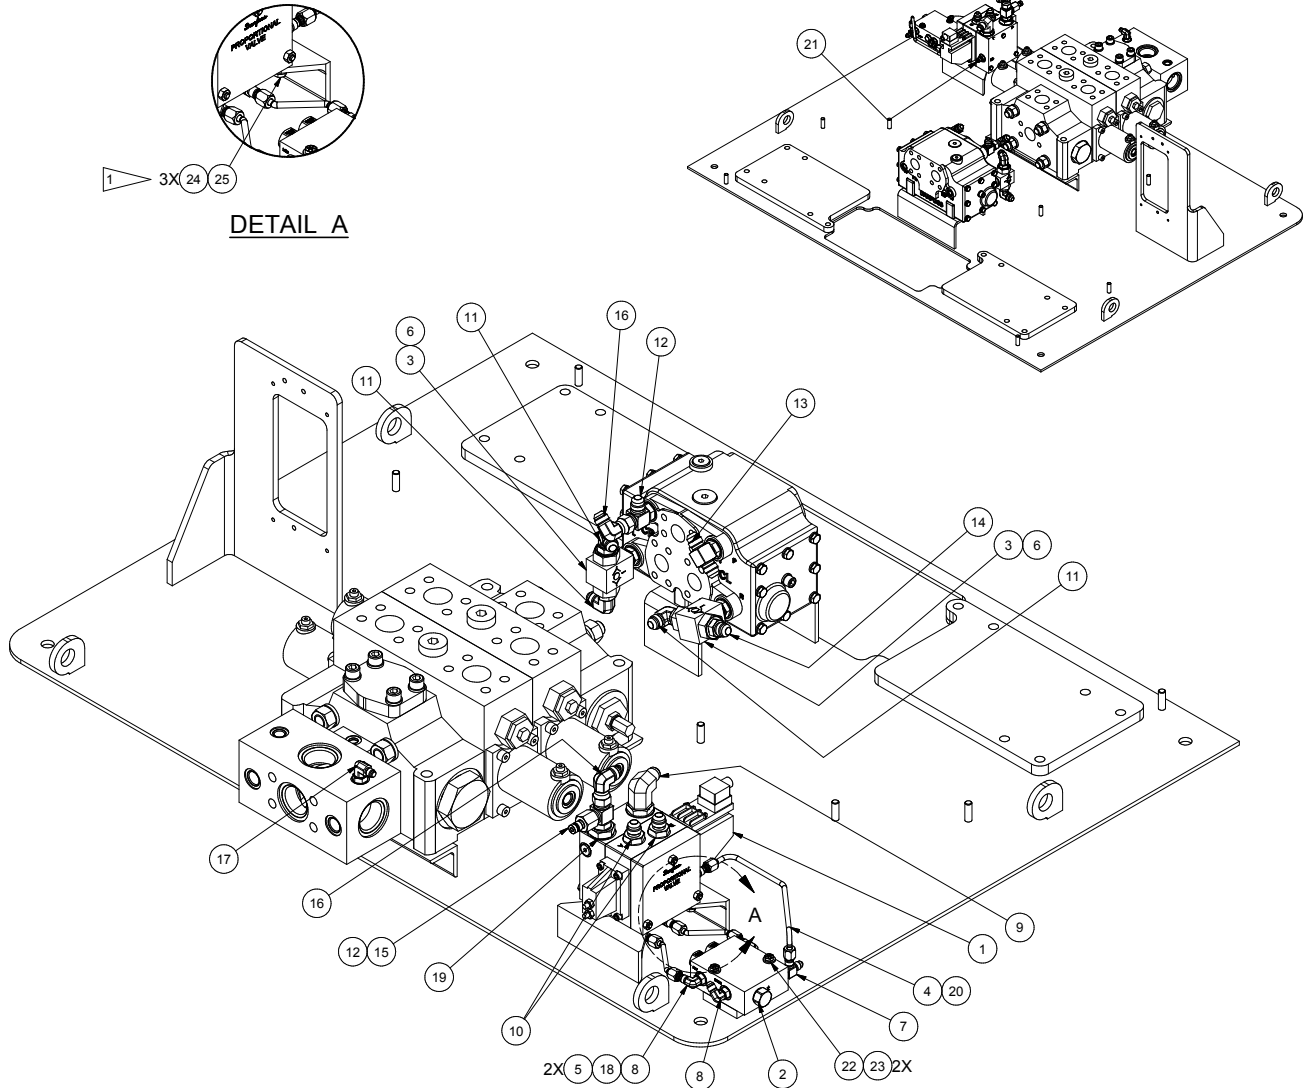

Steering Installation, Joystick

NOTES:

1. DO NOT ADD 4TH BOLT INTO CONTROL VALVE ITEM 1, THIS WILL BIND INTERNAL COMPONENTS. PLACE THE THREE FASTENER IN ANY OF THE FOUR MOUNTING HOLES.

Item	Part No.	Qty	Description	Item	Part No.	Qty	Description
590987 Joystick Steering Installation							
1	* 249635	1	. Valve, Control	16	210769	2	. Fitting
	240402	1	. . Seal Kit	17	223784	1	. Fitting
2	* 581812	1	. Manifold Assembly	18	R15202	2	. Fitting
3	245031	2	. Valve, Shuttle	19	29183	1	. Fitting
4	581816	1	. Tube Assembly	20	244890	1	. Fitting
5	581817	2	. Tube Assembly	21	13525	1	. Fitting
6	227468	2	. Fitting	22	221763W	2	. Washer
7	212717	1	. Fitting	23	R13810996	2	. Capscrew
8	209486	3	. Fitting	24	R13802914	3	. Hard Washer
9	19920	1	. Fitting	25	R13801791	3	. Capscrew
10	209806	2	. Fitting				
11	209488	3	. Fitting				
12	212705	2	. Fitting				
13	211551	1	. Fitting				
14	209805	1	. Fitting				
15	253326	1	. Coupler, Male				