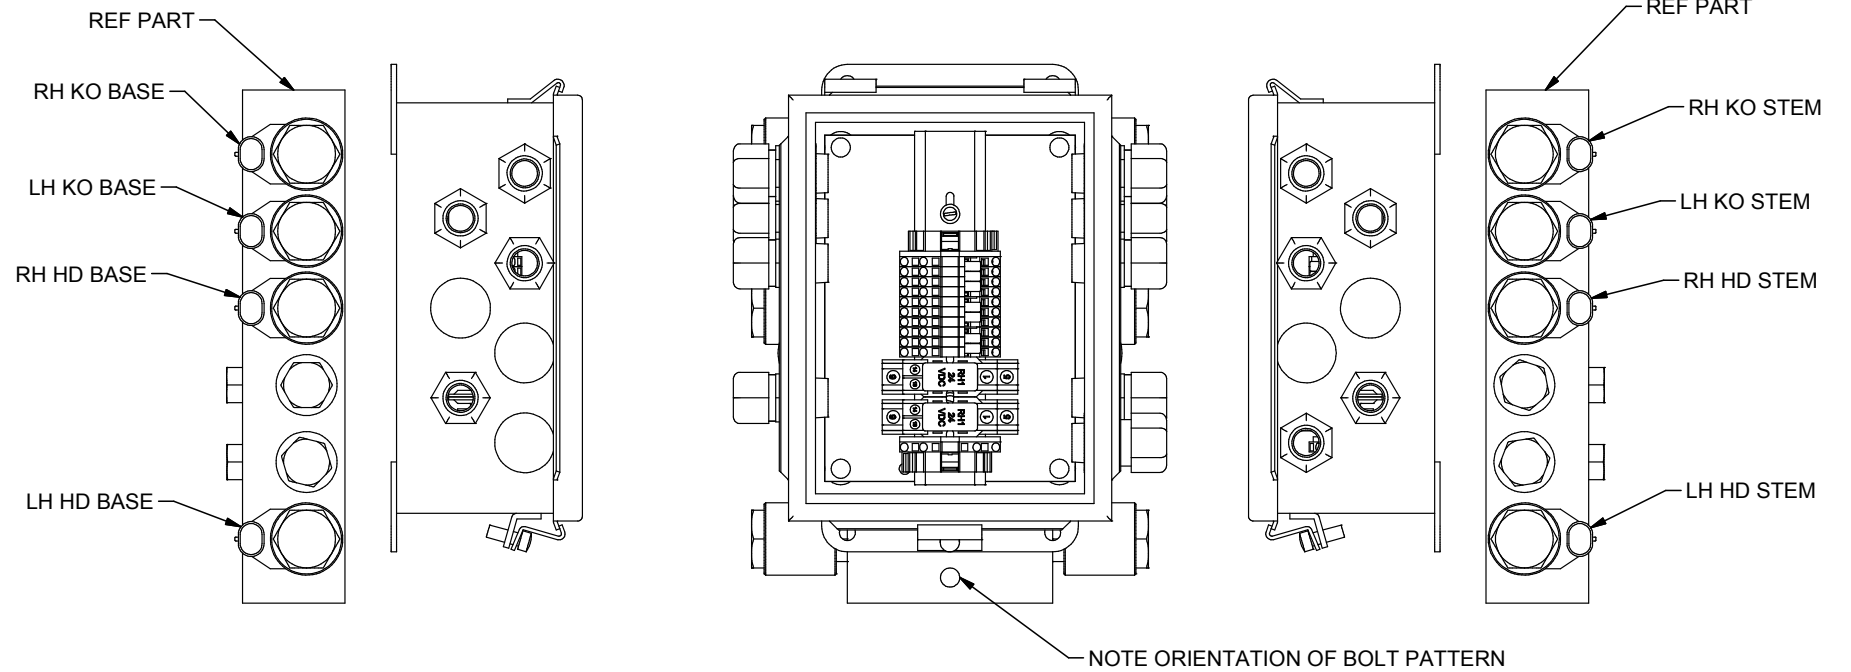

Junction Box Assembly

Junction Box Assembly

Item	Part No.	Qty	Description	Item	Part No.	Qty	Description
	590979		Junction Box Assembly				
1	581039	1	. Box	13	22632	2	. Relay Socket
2	220577	9	. Connector, Cord	14	R13811437	2	. Flat Washer
3	27054	9	. Ring Nut	17	227023	5	. Plug, Knockout
4	66961-6.00	1	. Rail, Din	18	26758	1	. Panel, Back
5	00100738	2	. Machine Screw	19	235842	4	. Clamp, Holddown
6	238596	2	. Nut, Esna	21	590975	8	. Cord Assembly
7	239317	1	. Terminal Block	22	587319	2'	. Cord
8	232238	2	. End Plate	23	2310618	1	. Plug - End
9	232239	8	. Jumper	24	243236	5	. Socket
10	241761	2	. End Stop	25	249158	1	. Wedge, Lock
11	232237	11	. Terminal Block	29	219288	1	. Plug, Seal
12	238891	2	. Relay				

SHOWN INSTALLED ON VALVE PLATE