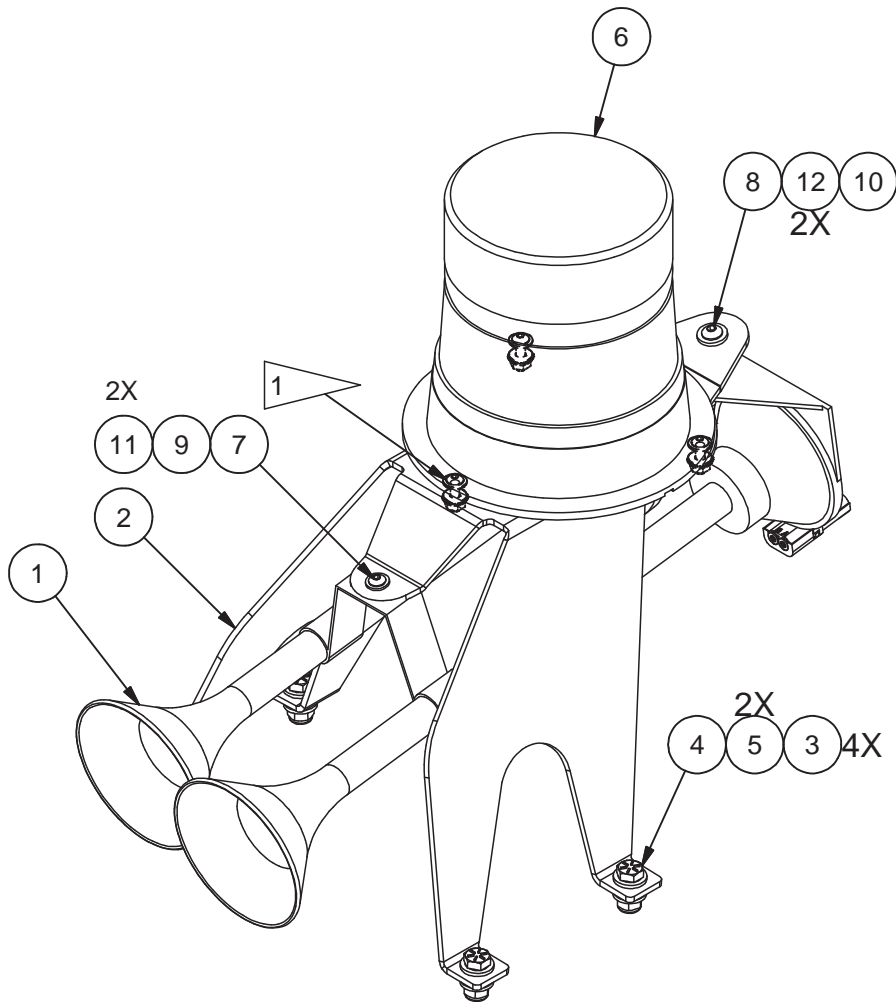

Strobe Light & Horn Installation

1 ATTACH STROBE LIGHT TO BRACKET USING SUPPLIED HARDWARE.

Item	Part No.	Qty	Description	Item	Part No.	Qty	Description
590951 Strobe Light & Horn Installation							
1	593637	1	. Horn , Dual Trumpet	8	18720W	1	. Capscrew
2	587593	1	. Bracket	9	224191	1	. Nut, Esna
3	R13811190	4	. Locknut	10	R13811189	1	. Locknut
4	R13811013	4	. Capscrew	11	00103338	2	. Flat Washer
5	R13802914	8	. Hard Washer	12	221763W	2	. Hard Washer
6	N/A	0	. Light , Strobe	N/A Not Applicable			
7	Y25G-(1024)12	1	. Capscrew				