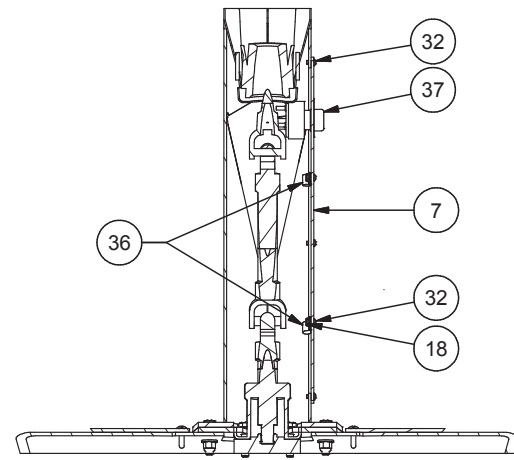

## Platform Assembly - Seat

Item	Part No.	Qty	Description	Item	Part No.	Qty	Description
	<b>590925</b>		<b>Platform Assembly - Seat</b>				
1	* 590588	1	. Seat Assembly	21	234393	1	. Check Valve
2	586704	1	. Platform Weldment	22	15156W	7	. Washer
3	586724	3	. Plate,Cover	23	221767W	20	. Hard Washer
4	244506	1	. Steering Wheel	24	15154W	3	. Washer
5	* 586716	1	. Steering Column	25	Y17C-0624	8	. Capscrew
6	588902	1	. Steering Column	26	221499W	4	. Capscrew
7	587189	1	. Cover Plate	27	Y17C-0616	3	. Capscrew
8	* 586692	1	. Driveline Assembly	28	162572W	4	. Capscrew
9	195-0142	1	. Column, Steering	29	R13810989	3	. Capscrew
10	* 234081	1	. Steering Unit	31	Y25G-0408	12	. Capscrew
11	587192	1	. Cover Plate	32	249395	9	. Capscrew
12	577272	1	. Plate,Pedal Mount	33	R13811191	8	. Locknut
13	* 591507	1	. Valve, Brake	34	234651	1	. Button, Horn
14	586722	1	. Plate, Mounting	35	232182	1	. Knob, Spinner
15	* 595446	1	. Pedal Assembly, Elec Throttle	36	R13803026	2	. Clip
16	208264	3	. Grommet	37	207155	1	. Switch, Ignition W/Keys
17	258503	14	. Capscrew	38	546943	1	. Decal
18	R13809543	2	. Locknut	39	591148	1	. Plate, Base Adapt
19	209805	3	. Fitting				
20	209486	1	. Fitting				
							* See Separate Coverage