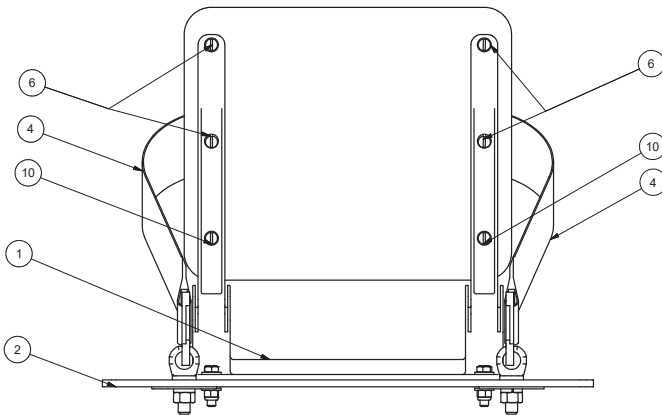

Trainer Seat

Item	Part No.	Qty	Description	Item	Part No.	Qty	Description
	590923		Trainer Seat				
1	590934	1	. Seat Mount	6	590985	4	. Machine Screw
2	590914	1	. Plate, Mounting	7	R13811015	2	. Capscrew
3	590913	1	. Pad, Seat Cushion	8	00103340	4	. Flat Washer
4	215096	1	. Belt, Safety	9	R13811190	2	. Locknut
5	240259	1	. Kit, Seatbelt Hardware	10	591258	2	. Wood Screw