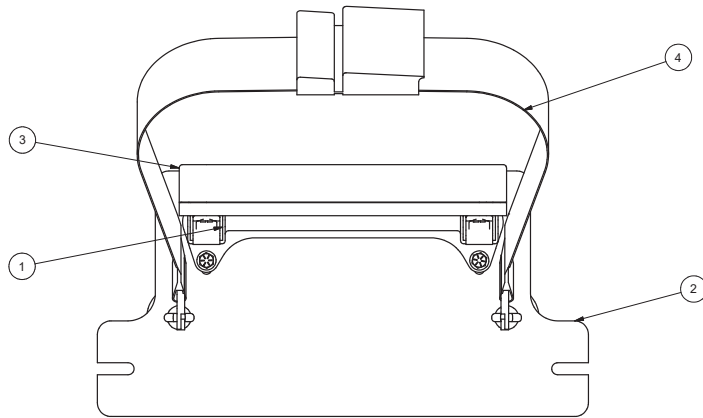

Trainer Seat

Item	Part No.	Qty	Description	Item	Part No.	Qty	Description
	590923		Trainer Seat				
1	590934	1	. Seat Mount	6	590985	4	. Machine Screw
2	590914	1	. Plate, Mounting	7	R13811015	2	. Capscrew
3	590913	1	. Pad, Seat Cushion	8	00103340	4	. Flat Washer
4	215096	1	. Belt, Safety	9	R13811190	2	. Locknut
5	240259	1	. Kit, Seatbelt Hardware	10	591258	2	. Wood Screw