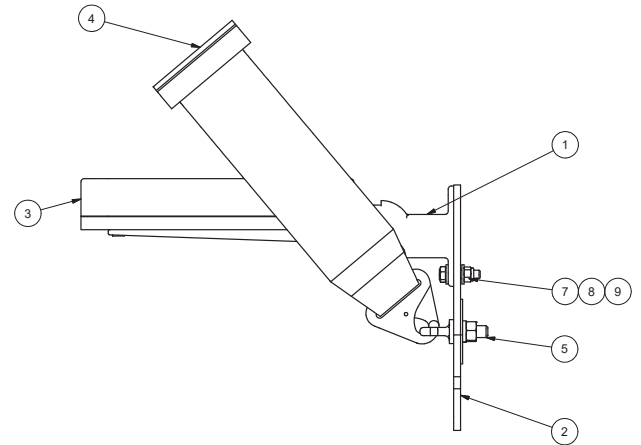

Trainer Seat

Item	Part No.	Qty	Description	Item	Part No.	Qty	Description
	590923		Trainer Seat				
1	590934	1	. Seat Mount	6	590985	4	. Machine Screw
2	590914	1	. Plate, Mounting	7	R13811015	2	. Capscrew
3	590913	1	. Pad, Seat Cushion	8	00103340	4	. Flat Washer
4	215096	1	. Belt, Safety	9	R13811190	2	. Locknut
5	240259	1	. Kit, Seatbelt Hardware	10	591258	2	. Wood Screw