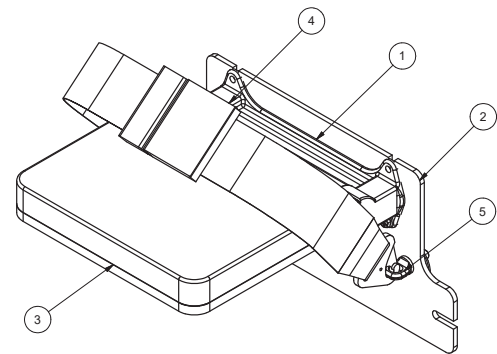

Trainer Seat

Item	Part No.	Qty	Description	Item	Part No.	Qty	Description
	590923		Trainer Seat				
1	590934	1	. Seat Mount	6	590985	4	. Machine Screw
2	590914	1	. Plate, Mounting	7	R13811015	2	. Capscrew
3	590913	1	. Pad, Seat Cushion	8	00103340	4	. Flat Washer
4	215096	1	. Belt, Safety	9	R13811190	2	. Locknut
5	240259	1	. Kit, Seatbelt Hardware	10	591258	2	. Wood Screw