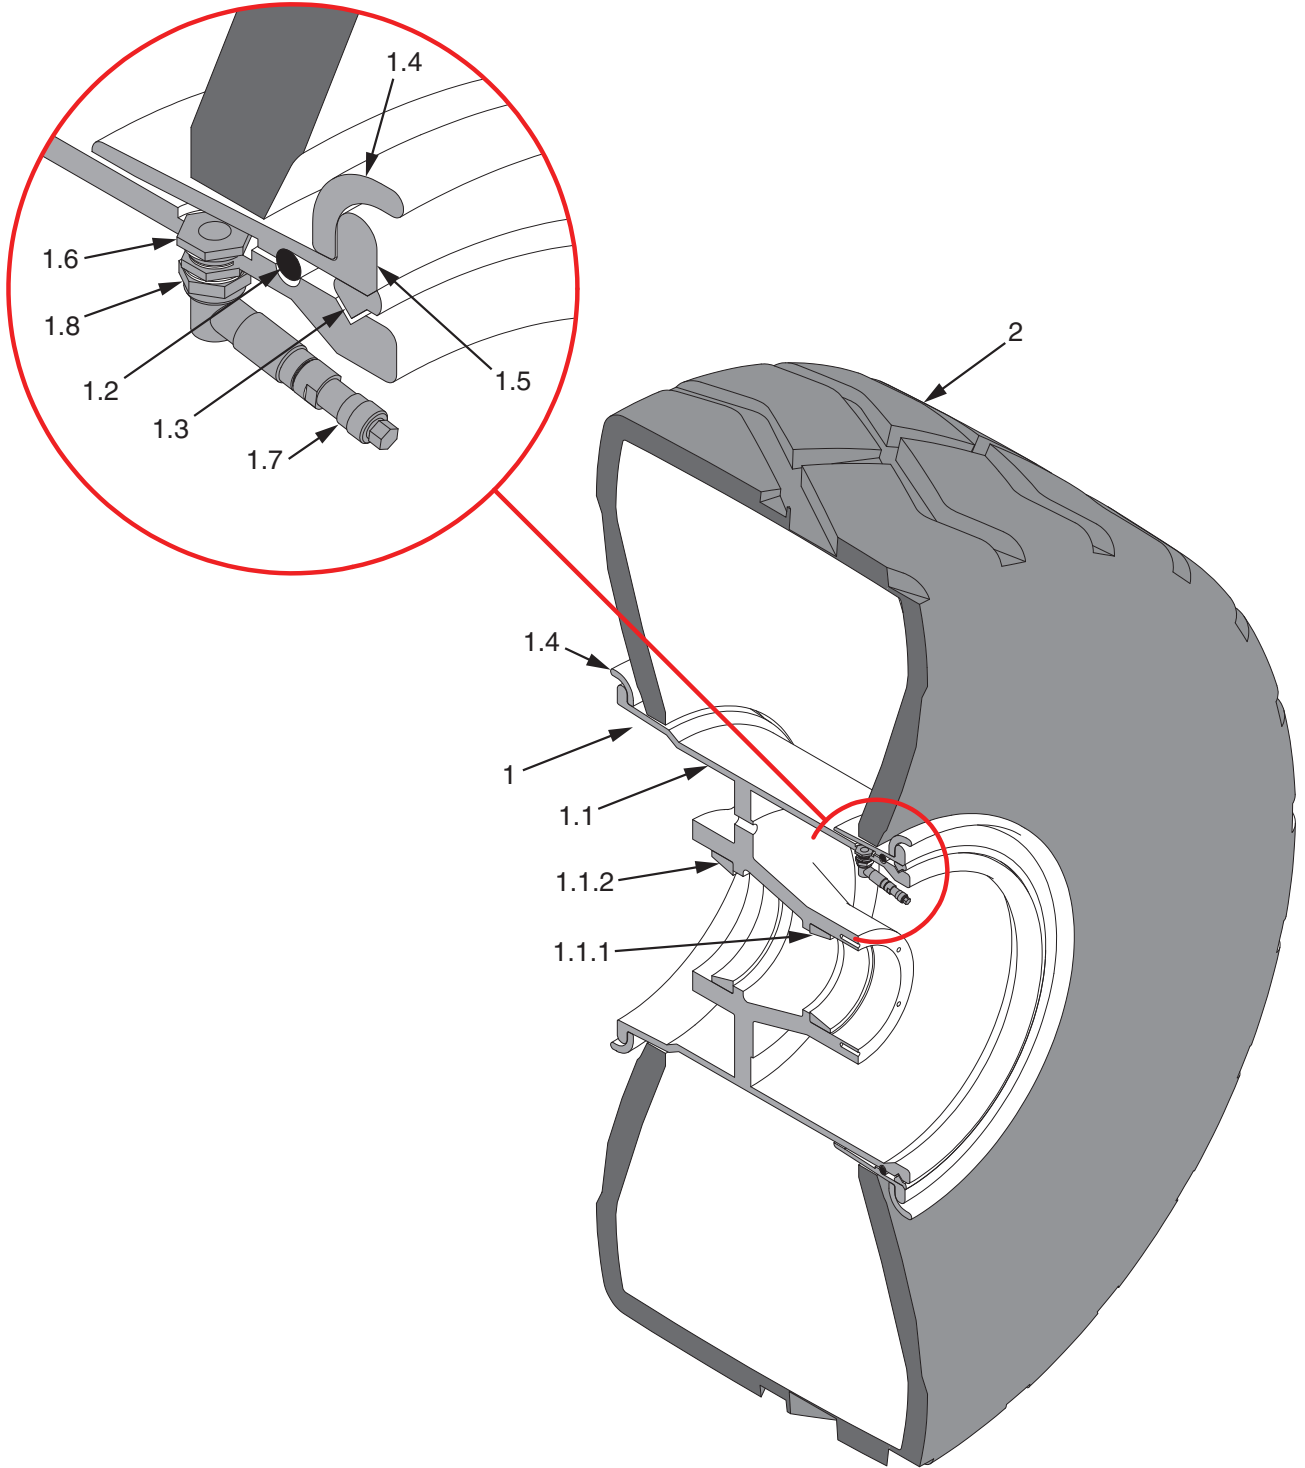

Rear Wheel Assembly

Item	Part No.	Qty	Description	Item	Part No.	Qty	Description
	590027		Rear Wheel Assembly				
1	561173	1	. Rim Assembly	15	226350	1	.. Bead Seat
1.1	561174	1	.. Rim Base	16	221834	1	.. Spud Assembly
1.1.1	204639	1	... Bearing Cup	17	221835	1	.. Housing, Core
1.1.2	204602	1	... Bearing Cup	18	222244	1	.. Stem, Valve
1.2	225495	1	.. O-Ring				
1.3	225494	1	.. Ring, Lock	2	589986	1	. Tire
1.4	206053	2	.. Flange				