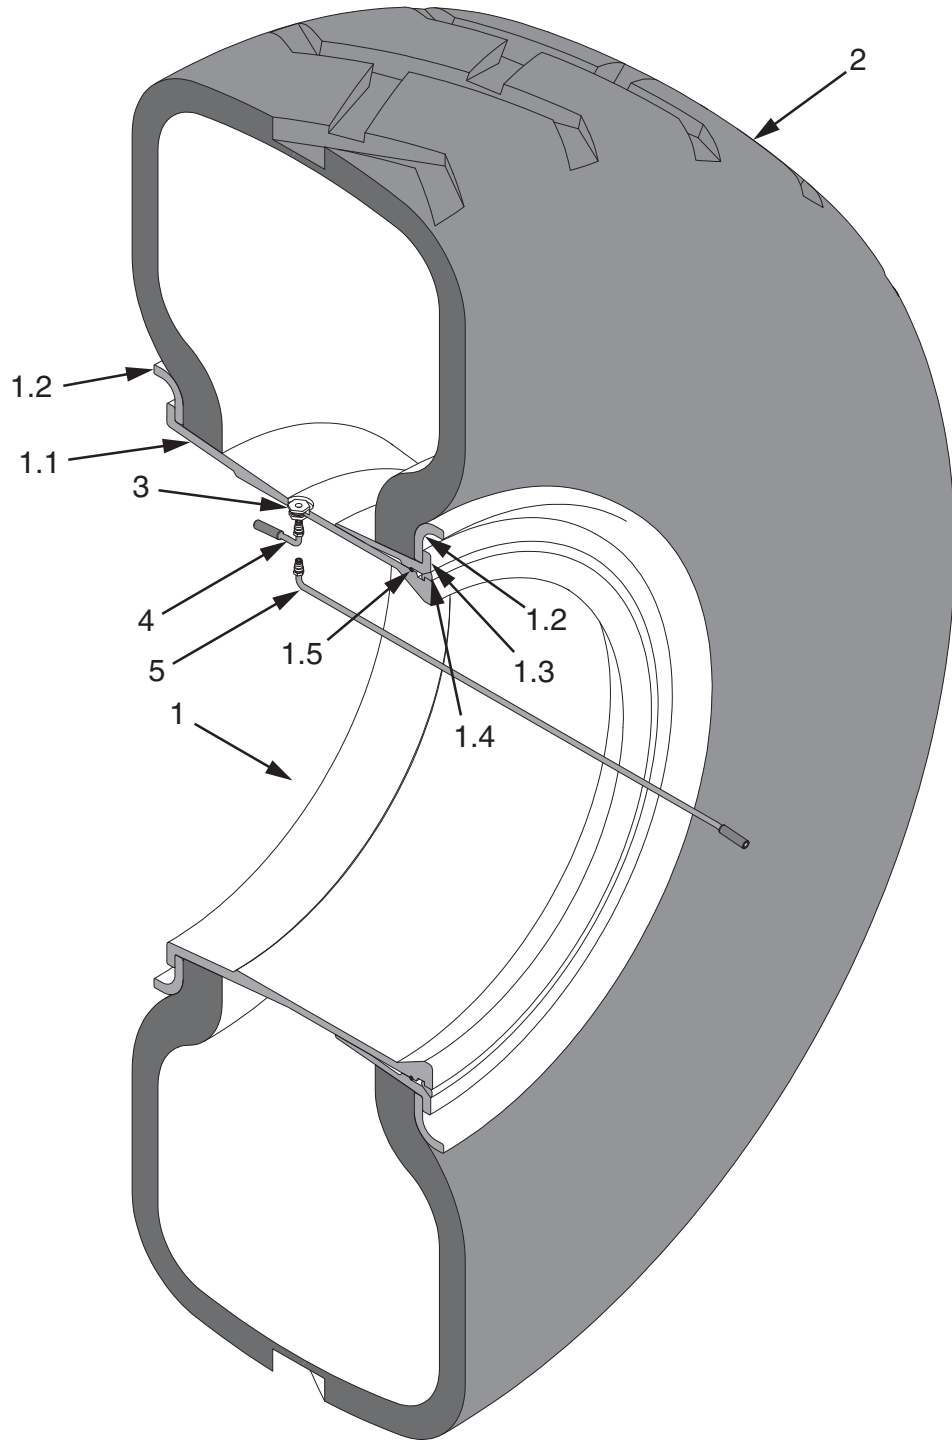

Front Wheel Assembly, Dual, Spare

Item	Part No.	Qty	Description	Item	Part No.	Qty	Description
	590026		Front Wheel Assembly, Dual, Spare				
1	229546	1	. Rim Assembly	2	246877	1	. Tire
1.1	229938	1	.. Rim Base	3	219142	1	. Spud
1.2	212006	2	.. Flange	4	219144	1	. Stem, Valve
1.3	229940	1	.. Band, Bead Seat	5	233938	1	. Stem, Valve
1.4	229941	1	.. Ring, Lock				
1.5	212008	1	.. O-Ring				