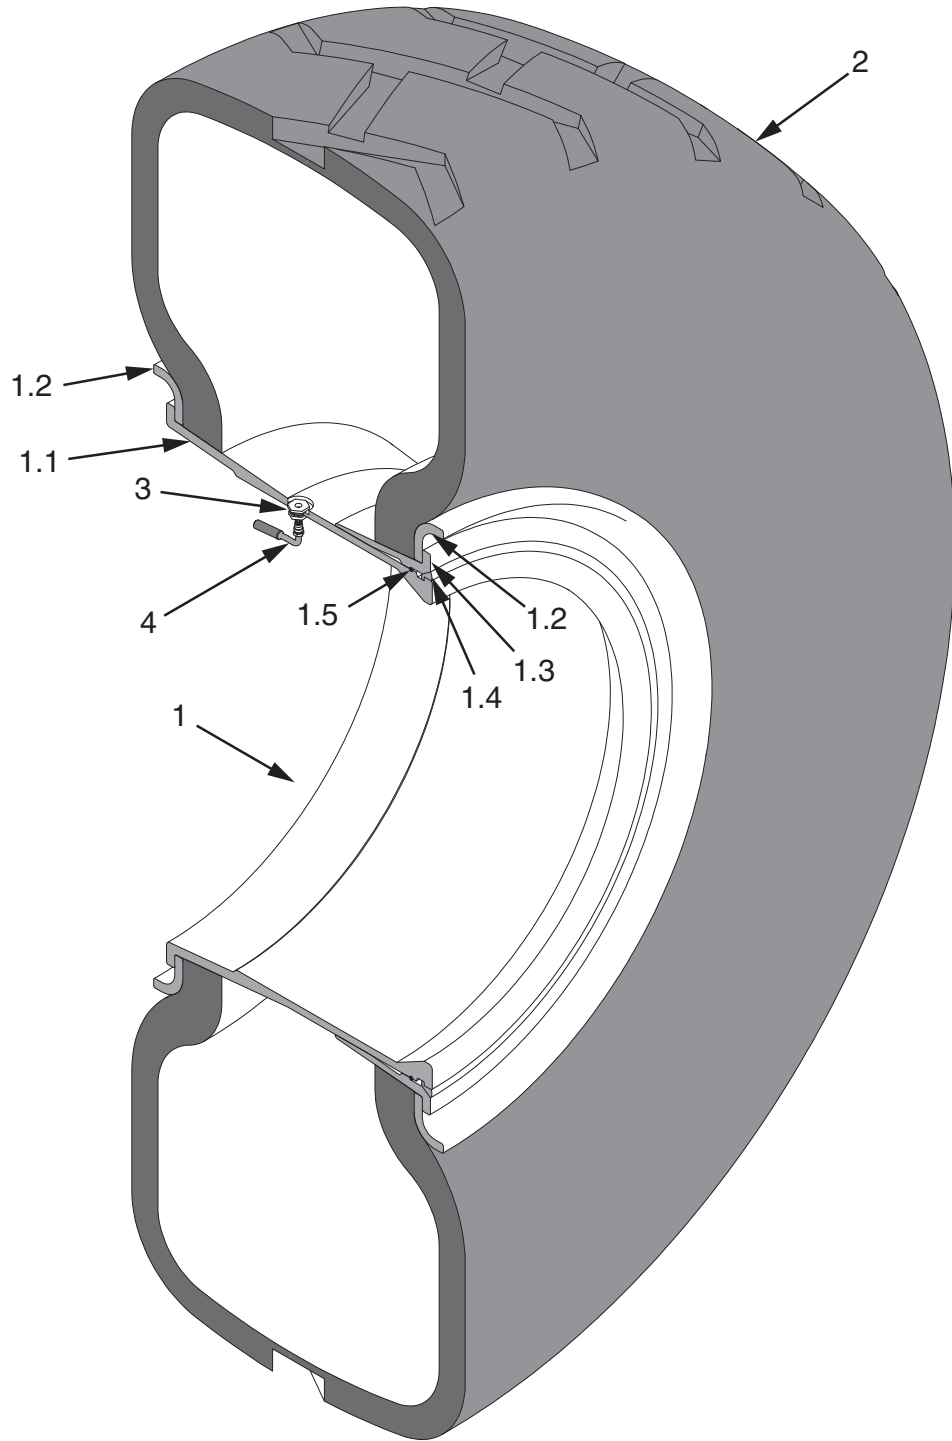

Front Wheel Assembly, Dual, Outer

Item	Part No.	Qty	Description	Item	Part No.	Qty	Description
	<b>590025</b>		<b>Front Wheel Assembly, Dual, Outer</b>				
1	229546	1	. Rim Assembly	2	246877	1	. Tire
1.1	229938	1	.. Rim Base	3	219142	1	. Spud
1.2	212006	2	.. Flange	4	219144	1	. Stem, Valve
1.3	229940	1	.. Band, Bead Seat				
1.4	229941	1	.. Ring, Lock				
1.5	212008	1	.. O-Ring				