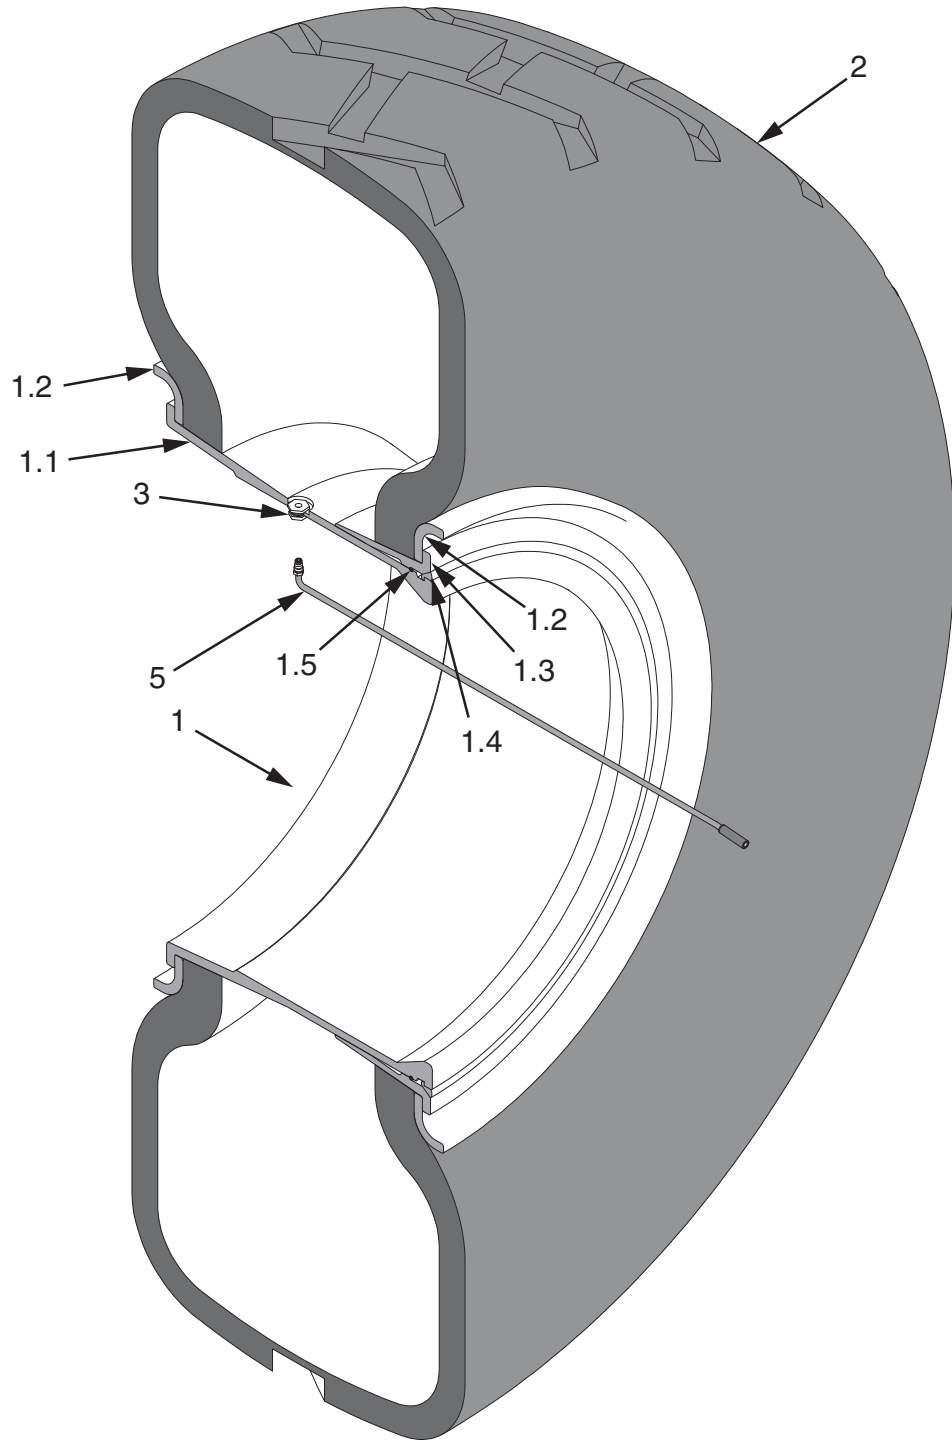

Front Wheel Assembly, Dual, Inner

Item	Part No.	Qty	Description	Item	Part No.	Qty	Description
	590024		Front Wheel Assembly, Dual, Inner				
1	229546	1	. Rim Assembly	2	246877	1	. Tire
1.1	229938	1	.. Rim Base	3	219142	1	. Spud
1.2	212006	2	.. Flange				
1.3	229940	1	.. Band, Bead Seat	5	233938	1	. Stem, Valve
1.4	229941	1	.. Ring, Lock				
1.5	212008	1	.. O-Ring				